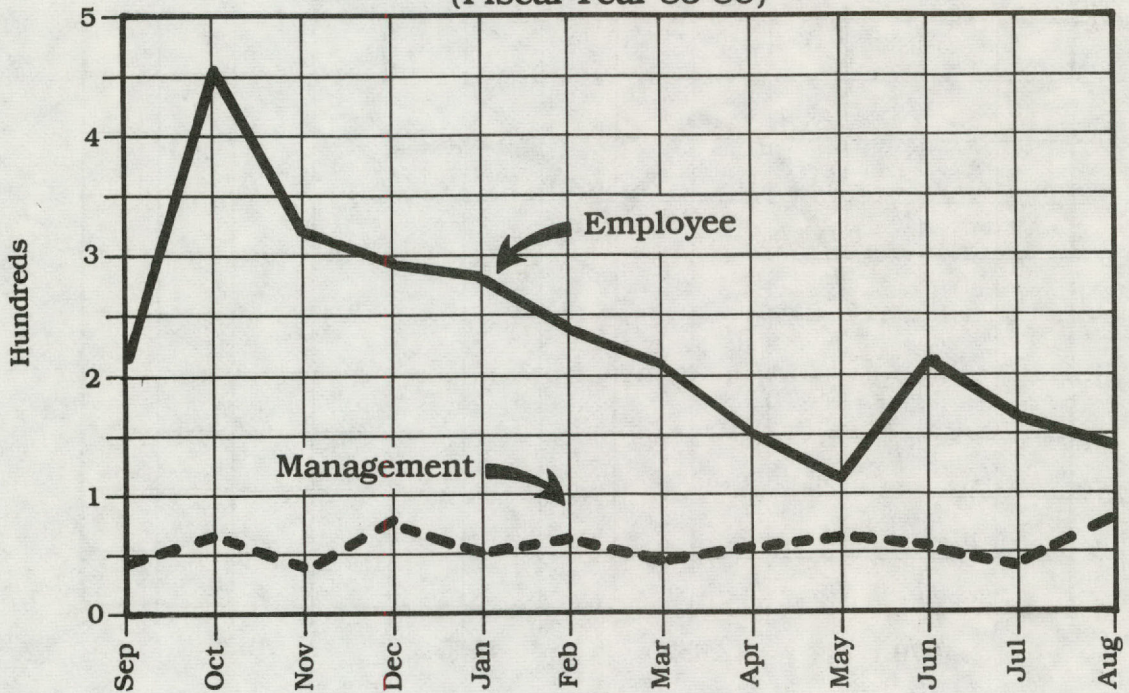

MONTHLY LP-GAS EXAMINATIONS

(Year ended August 31, 1986)

Month	Year	Management	Employee
September	1985	48	227
October	1985	62	456
November	1985	46	338
December	1985	74	291
January	1986	51	286
February	1986	60	240
March	1986	49	218
April	1986	54	152
May	1986	62	126
June	1986	56	219
July	1986	46	168
August	1986	78	146
Total Examinations For 1986		686	2,867

MONTHLY LP-GAS EXAMINATIONS

(Fiscal Year 85-86)