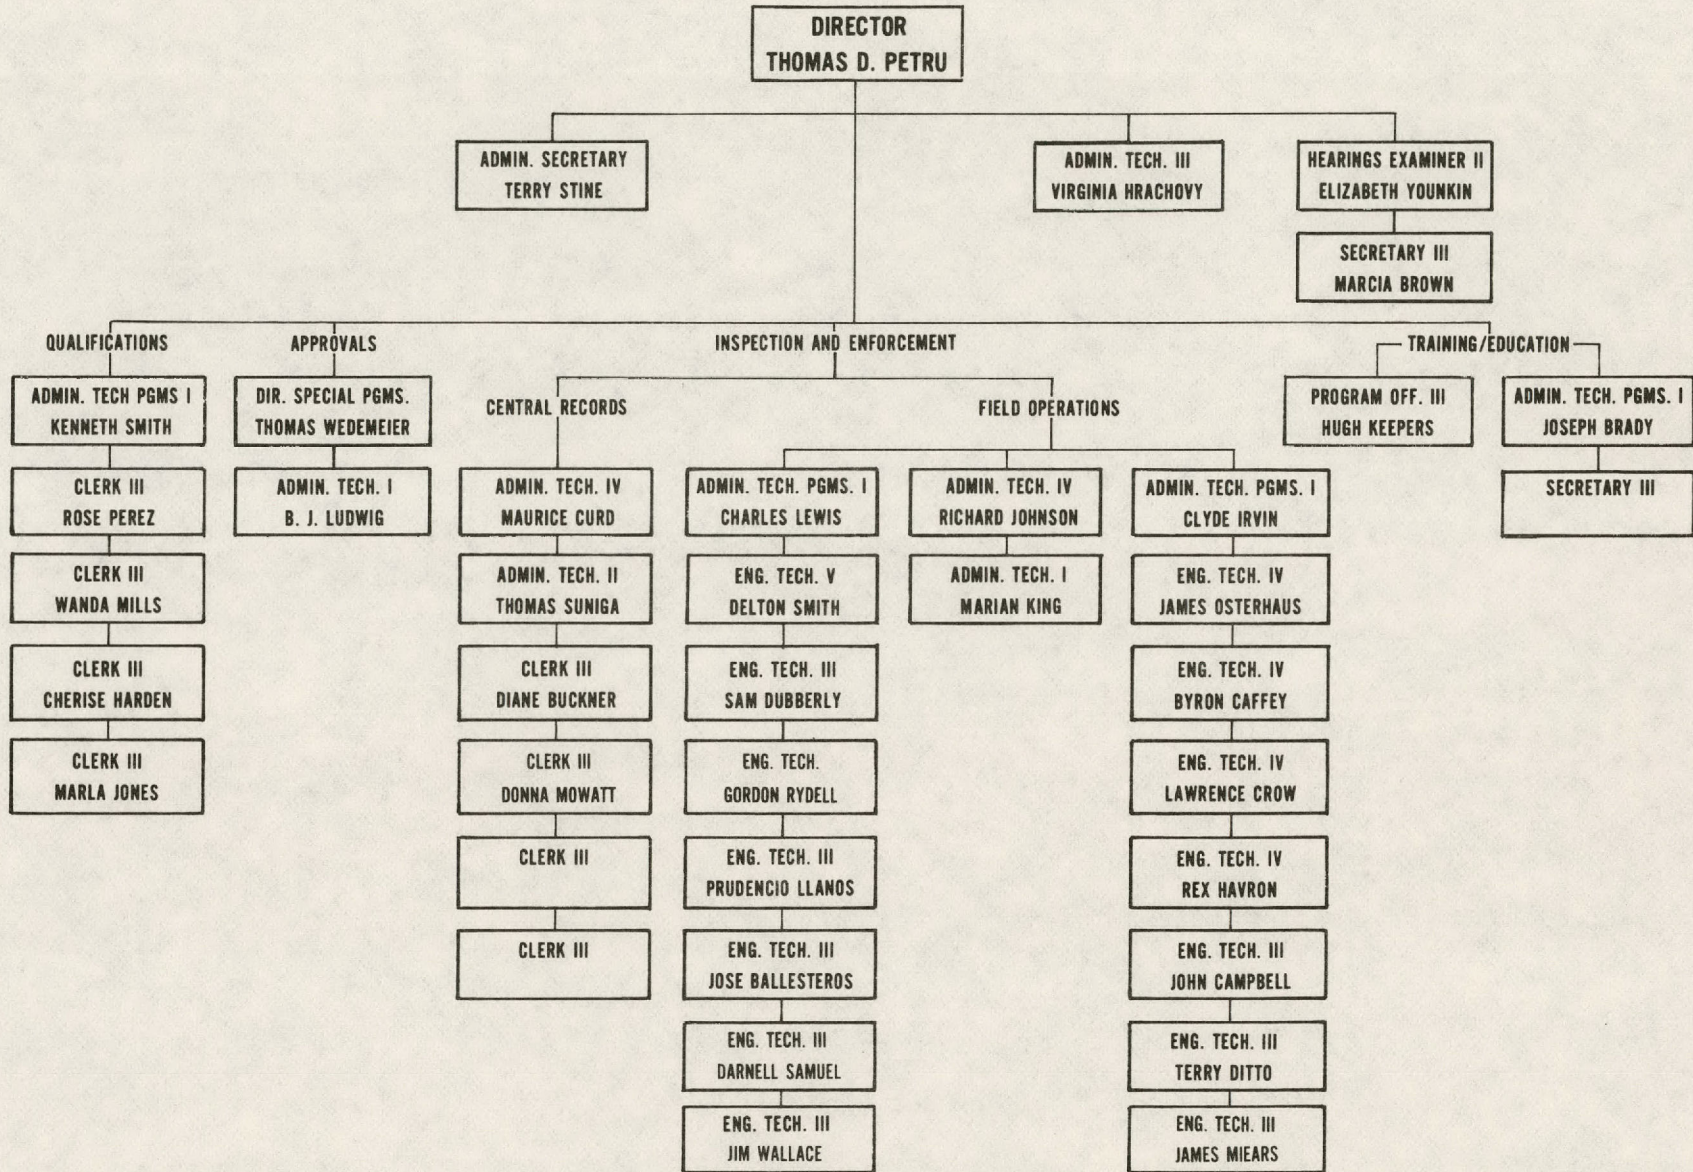

RAILROAD COMMISSION OF TEXAS

LIQUEFIED PETROLEUM GAS DIVISION