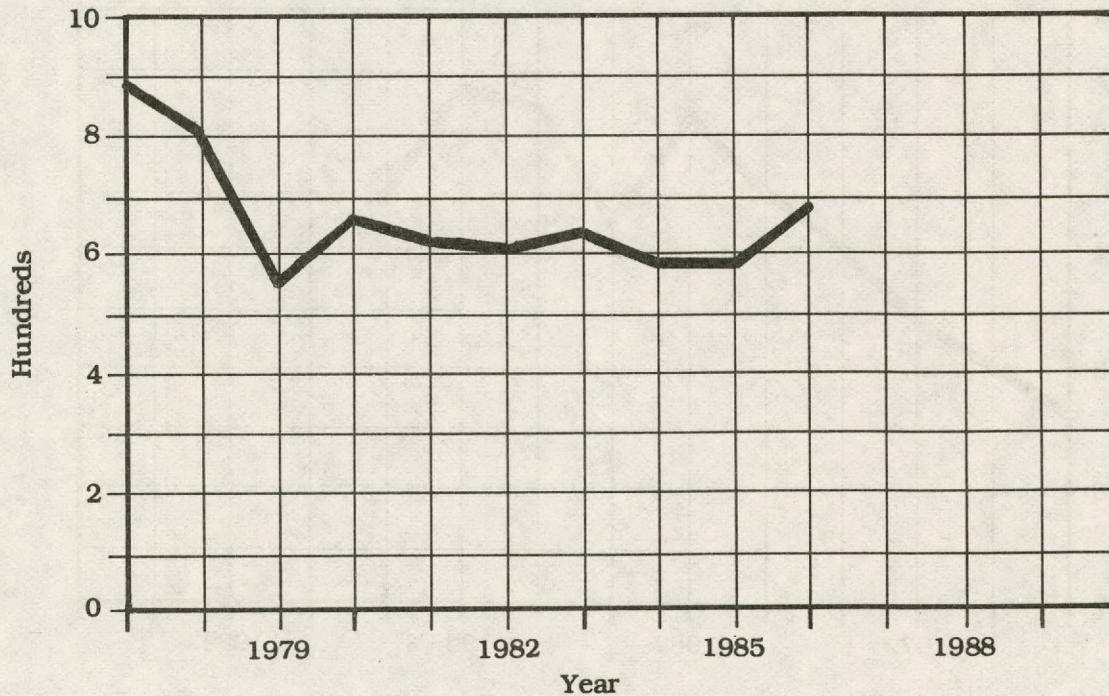

ANNUAL LP-GAS MANAGEMENT EXAMINATIONS

Fiscal Year	Exams Taken
1976 - 1977	893
1977 - 1978	807
1978 - 1979	552
1979 - 1980	678
1980 - 1981	619
1981 - 1982	609
1982 - 1983	632
1983 - 1984	591
1984 - 1985	591
1985 - 1986	686

ANNUAL LP-GAS MANAGEMENT EXAMINATIONS