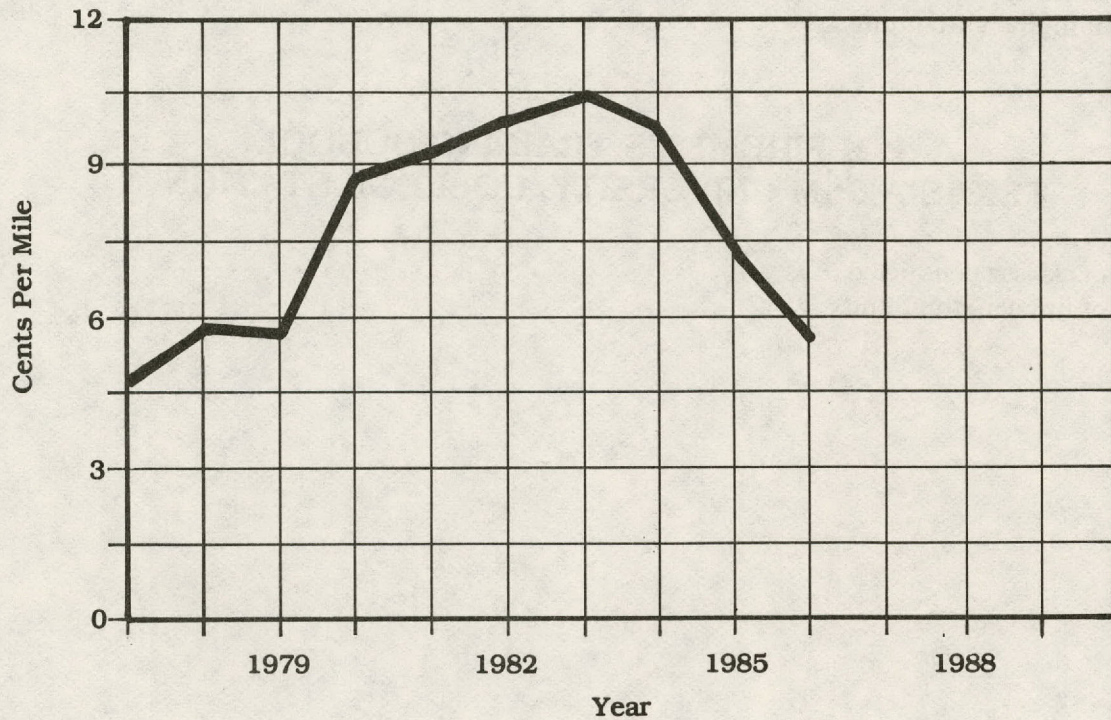

ANNUAL AVERAGE COST PER MILE

Fiscal Year	Cost/Mile
1976 - 1977	4.72¢
1977 - 1978	5.69¢
1978 - 1979	5.57¢
1979 - 1980	8.81¢
1980 - 1981	9.32¢
1981 - 1982	9.97¢
1982 - 1983	10.49¢
1983 - 1984	9.88¢
1984 - 1985	7.30¢
1985 - 1986	5.70¢

ANNUAL AVERAGE COST PER MILE