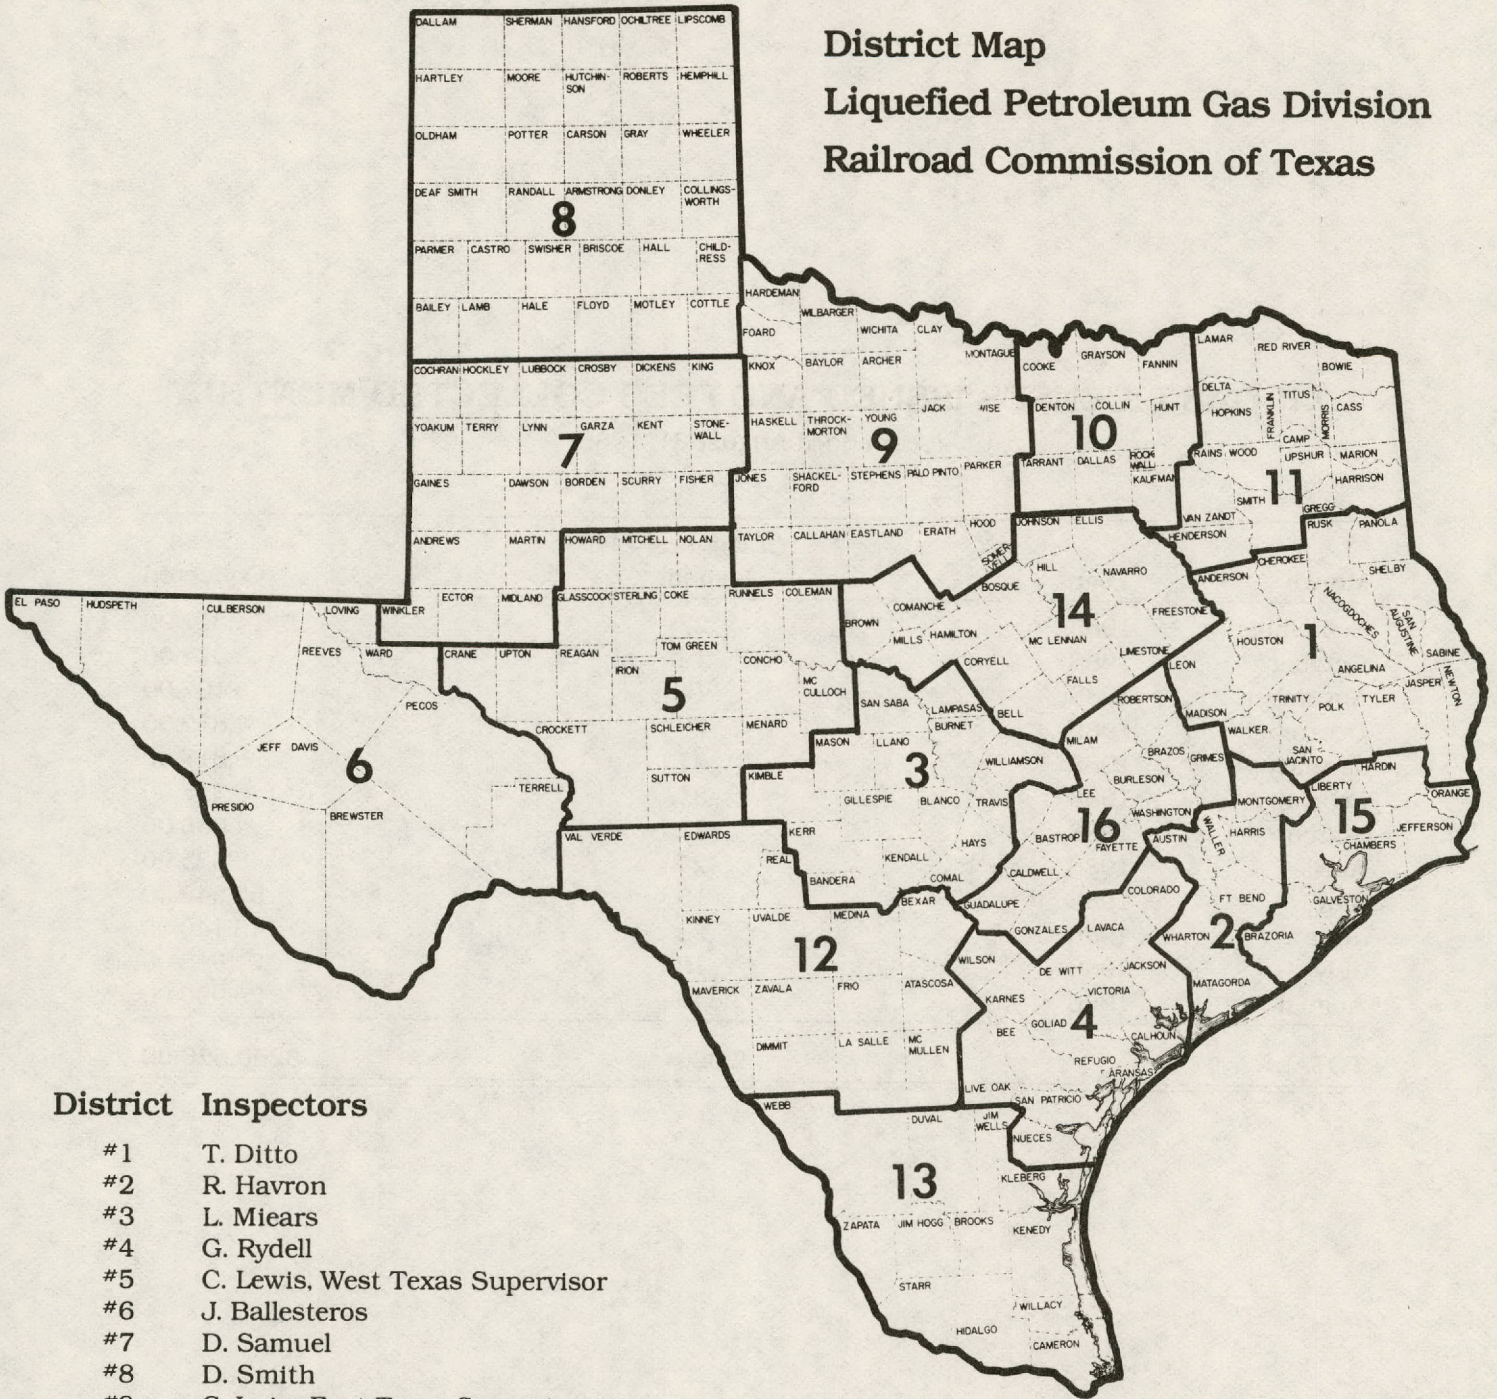

RAILROAD COMMISSION OF TEXAS

LIQUEFIED PETROLEUM GAS DIVISION

District Map
Liquefied Petroleum Gas Division
Railroad Commission of Texas

District Inspectors

- #1 T. Ditto
- #2 R. Havron
- #3 L. Miers
- #4 G. Rydell
- #5 C. Lewis, West Texas Supervisor
- #6 J. Ballesteros
- #7 D. Samuel
- #8 D. Smith
- #9 C. Irvin, East Texas Supervisor
- #10 D. Copeland, L. Crow
- #11 J. Campbell
- #12 S. Dubberly
- #13 P. Llanos
- #14 J. Osterhaus
- #15 B. Caffey
- #16 J. Wallace