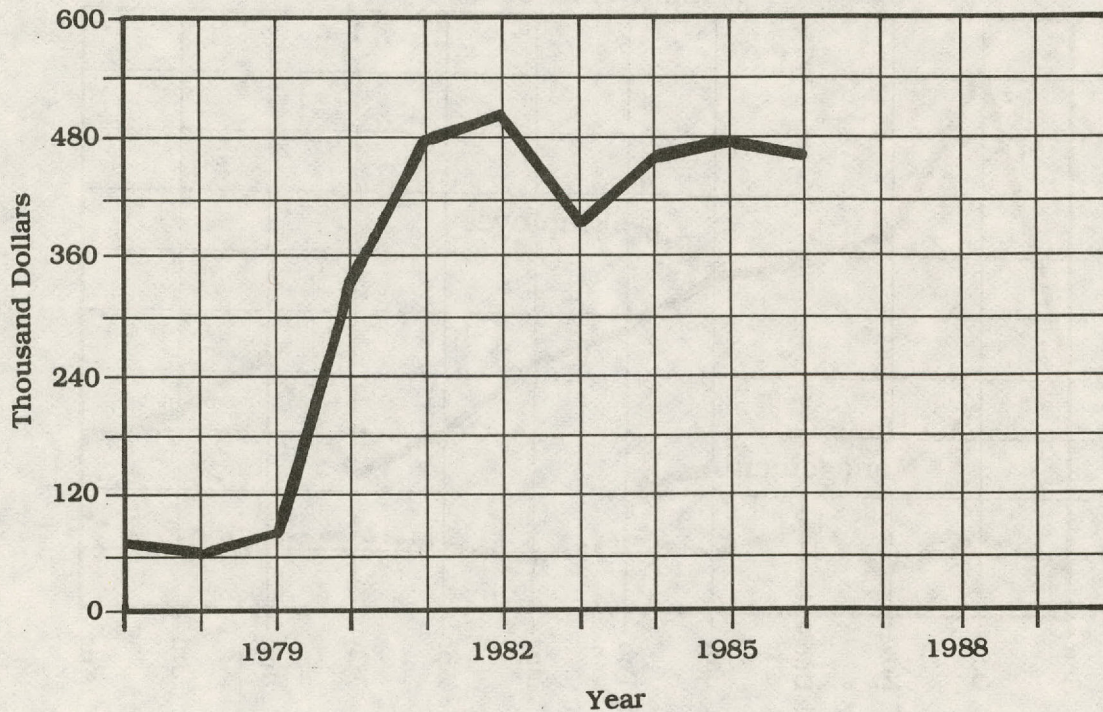

LP-GAS CARGO TANKS REGISTERED ANNUALLY

LP-GAS CARGO FEES COLLECTED ANNUALLY

MONTHLY LP-GAS EXAMINATIONS

(Year ended August 31, 1986)

Month	Year	Management	Employee
September	1985	48	227
October	1985	62	456
November	1985	46	338
December	1985	74	291
January	1986	51	286
February	1986	60	240
March	1986	49	218
April	1986	54	152
May	1986	62	126
June	1986	56	219
July	1986	46	168
August	1986	78	146
Total Examinations For 1986		686	2,867