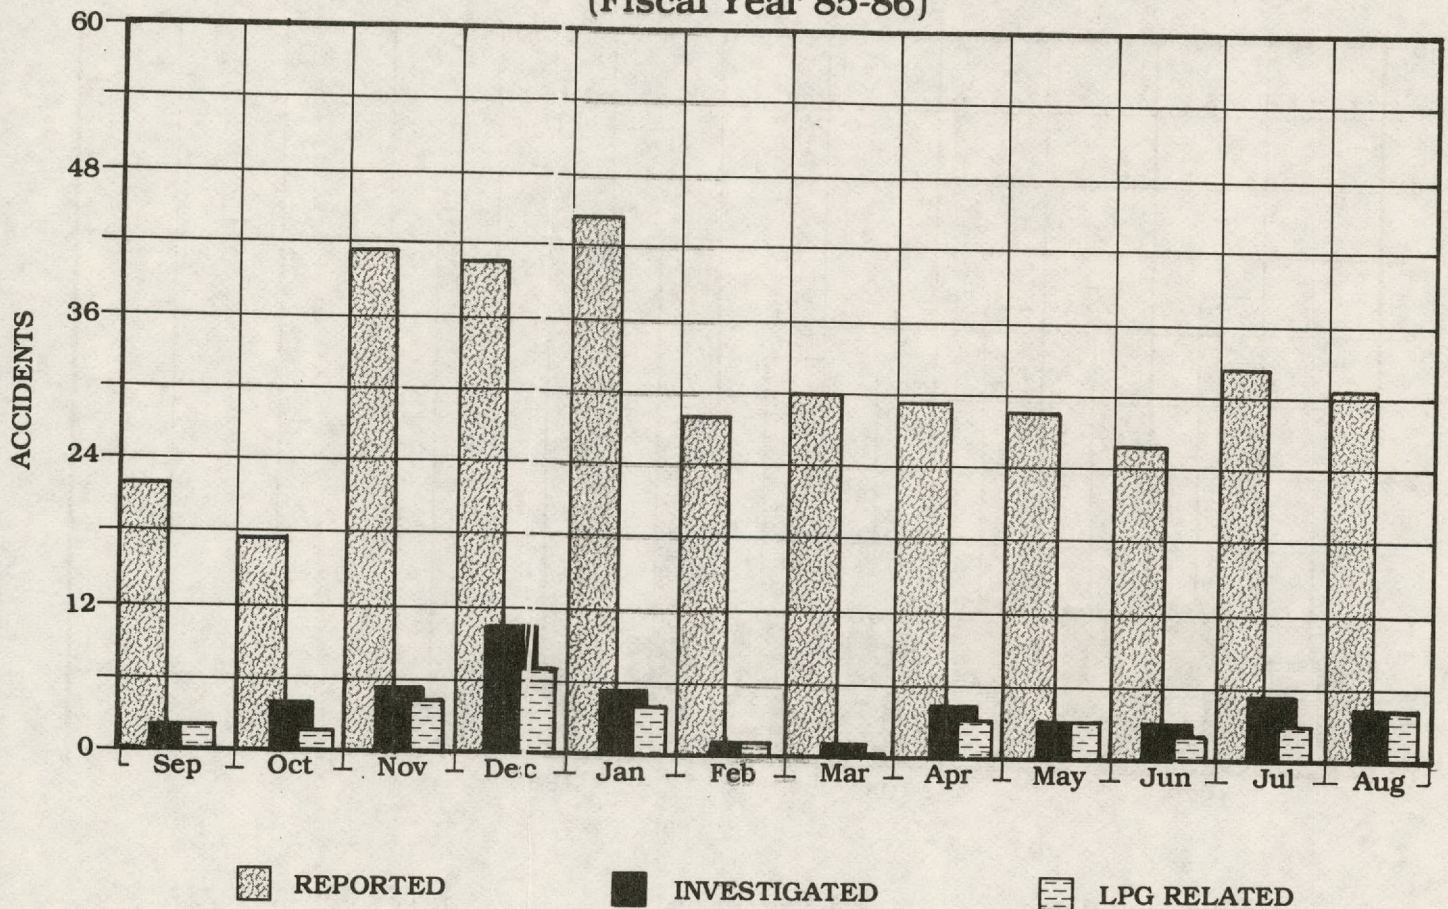

MONTHLY LP-GAS ACCIDENT ACTIVITIES

(Year ended August 31, 1986)

Month	Year	Accidents Reported	Accidents Investigated	LP - Gas Related
September	1985	22	2	2
October	1985	17	4	2
November	1985	41	5	4
December	1985	40	10	7
January	1986	45	5	4
February	1986	28	1	0
March	1986	30	1	1
April	1986	29	4	3
May	1986	28	3	3
June	1986	26	3	2
July	1986	33	5	3
August	1986	31	4	4
TOTAL		370	47	35

MONTHLY LP-GAS ACCIDENT ACTIVITIES (Fiscal Year 85-86)