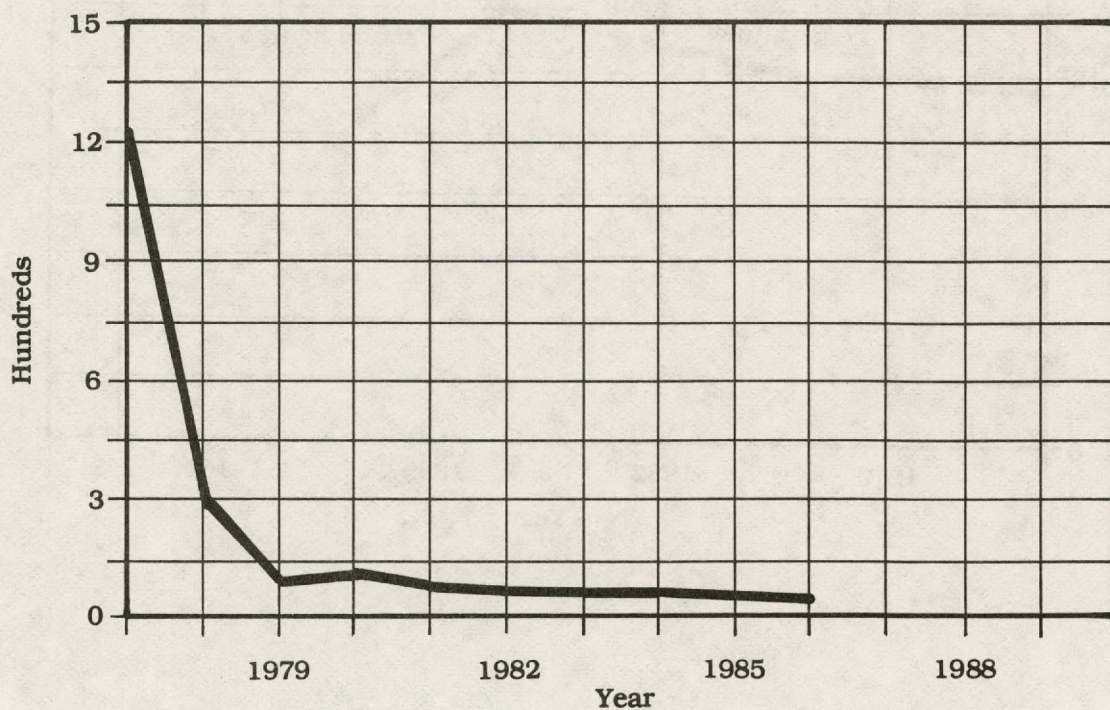

ODORIZATION REPORTS RECEIVED EACH QUARTER

Fiscal Year	Average Number Per Quarter
1976 - 1977	1,250
1977 - 1978	300
1978 - 1979	105
1979 - 1980	110
1980 - 1981	91
1981 - 1982	89
1982 - 1983	87
1983 - 1984	88
1984 - 1985	83
1985 - 1986	74

AVERAGE ODORIZATION REPORTS RECEIVED QUARTERLY