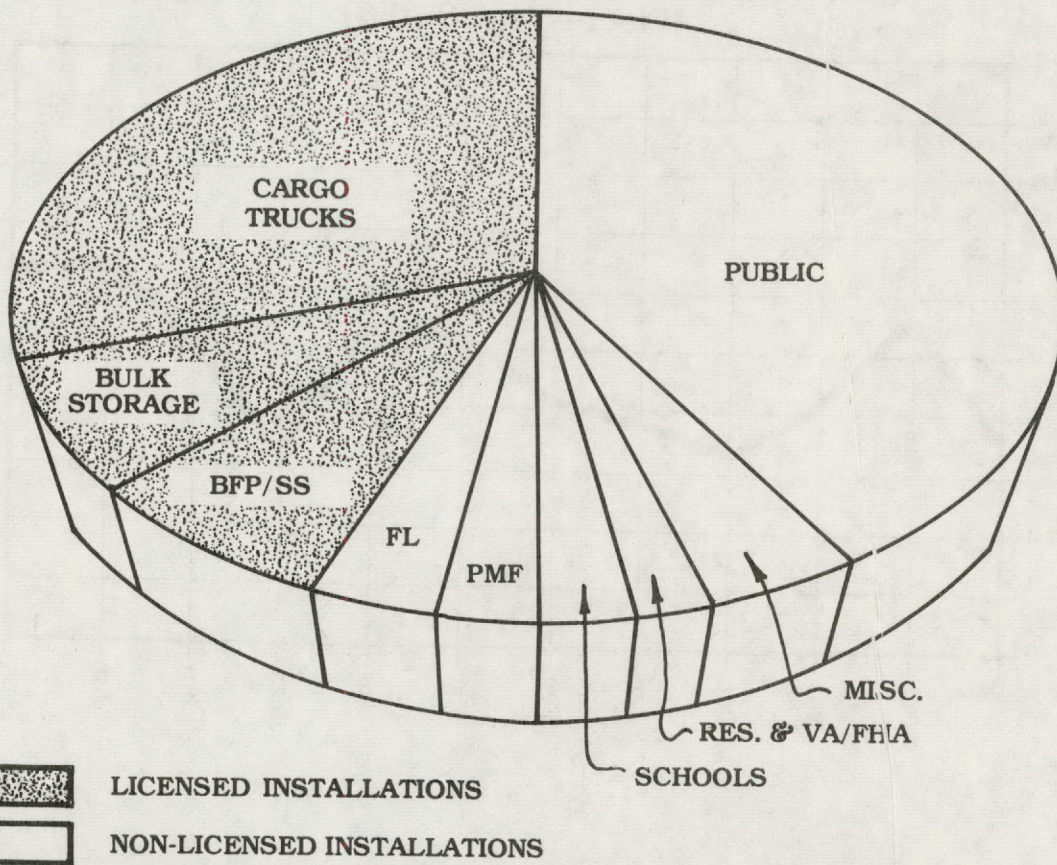

ANNUAL LP-GAS SAFETY INSPECTION BREAKDOWN

(Year Ended August 31, 1986)

Type of Installation	Number of Inspections	Percentage of Total Inspections
Bulk Storage	960	8.6%
Bottle Filling Plant/Service Station (BFP/SS)	985	8.8%
Cargo Truck	3,164	28.2%
Public	4,128	36.8%
Forklift (FL)	497	4.4%
Private Motor/Mobile Fuel (PMF)	329	2.9%
School	313	2.8%
Residential (Private & VA/FHA)	141	1.3%
Misc. (Ind./Lg. Comm., Standby, mobile/motor vehicles, school buses, etc.)	692	6.2%
TOTAL	11,209	100%

INSPECTION BREAKDOWN (Fiscal Year 85-86)