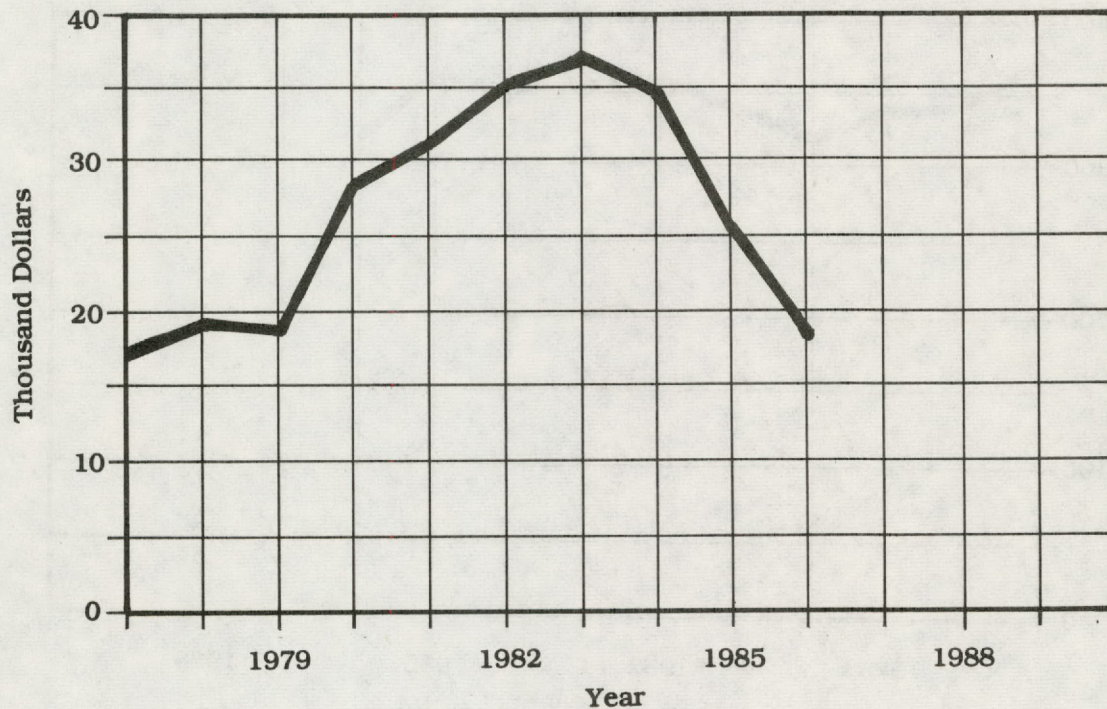

ANNUAL LP-GAS VEHICLE EXPENSE

Fiscal Year	Expense
1976 - 1977	$ 17,335.31
1977 - 1978	19,430.45
1978 - 1979	18,961.93
1979 - 1980	28,242.51
1980 - 1981	31,765.84
1981 - 1982	35,823.04
1982 - 1983	37,255.81
1983 - 1984	34,670.25
1984 - 1985	25,772.60
1985 - 1986	18,678.04

ANNUAL LP-GAS VEHICLE EXPENSE