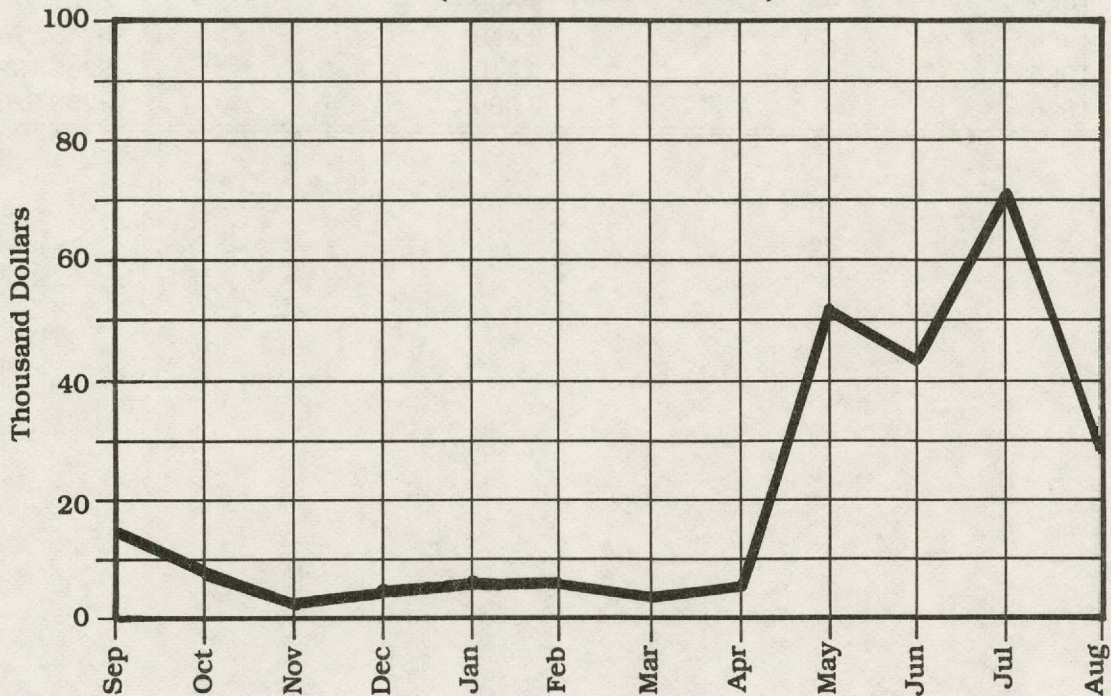

LP-GAS LICENSE FEES COLLECTED MONTHLY
(Fiscal Year 85-86)