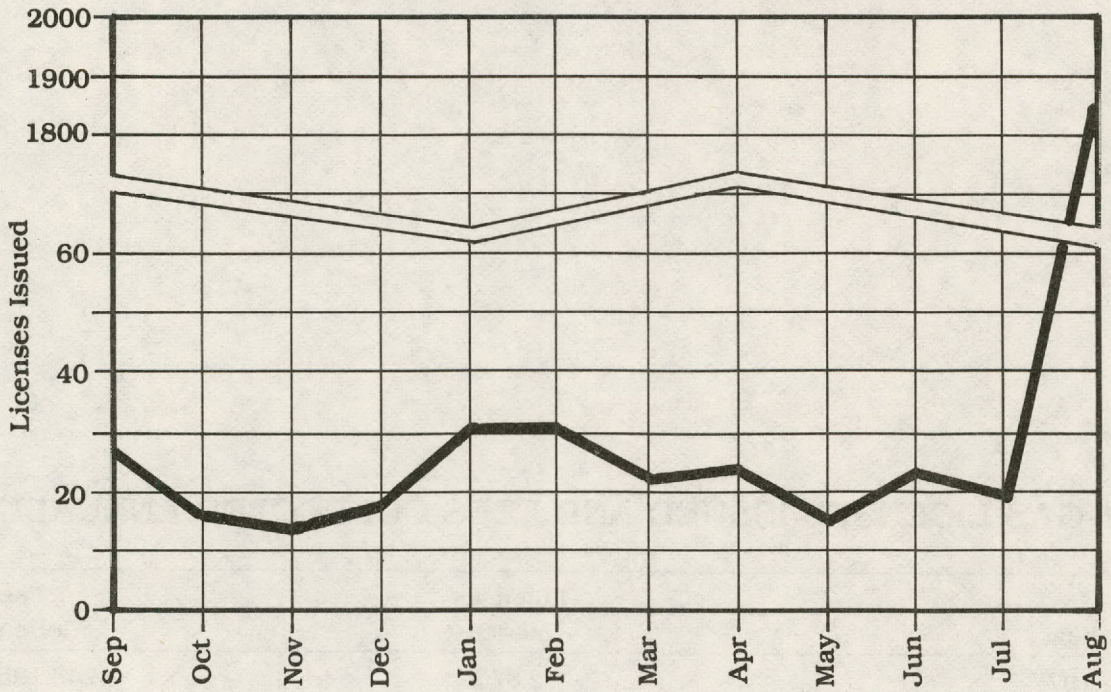

LP-GAS LICENSES ISSUED MONTHLY
(Fiscal Year 85-86)