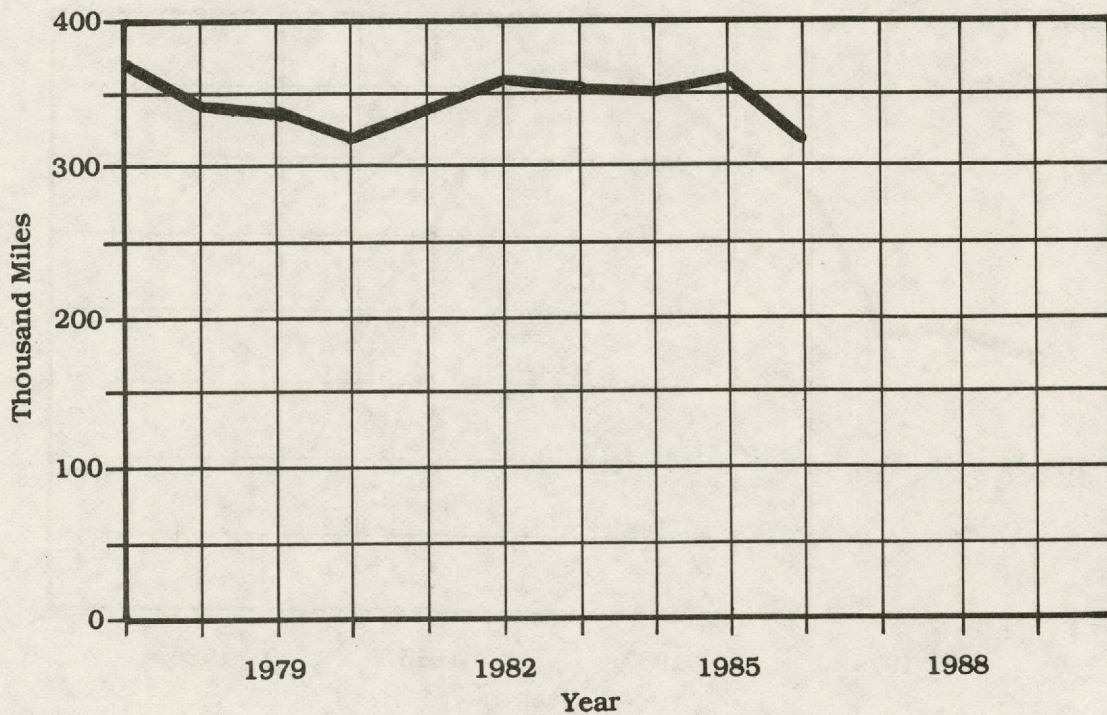

TOTAL VEHICLE MILEAGE COVERED ANNUALLY

Fiscal Year	Miles
1976 - 1977	370,779
1977 - 1978	341,604
1978 - 1979	340,193
1979 - 1980	320,558
1980 - 1981	340,801
1981 - 1982	359,436
1982 - 1983	355,276
1983 - 1984	350,916
1984 - 1985	351,191
1985 - 1986	322,454

TOTAL VEHICLE MILEAGE COVERED ANNUALLY