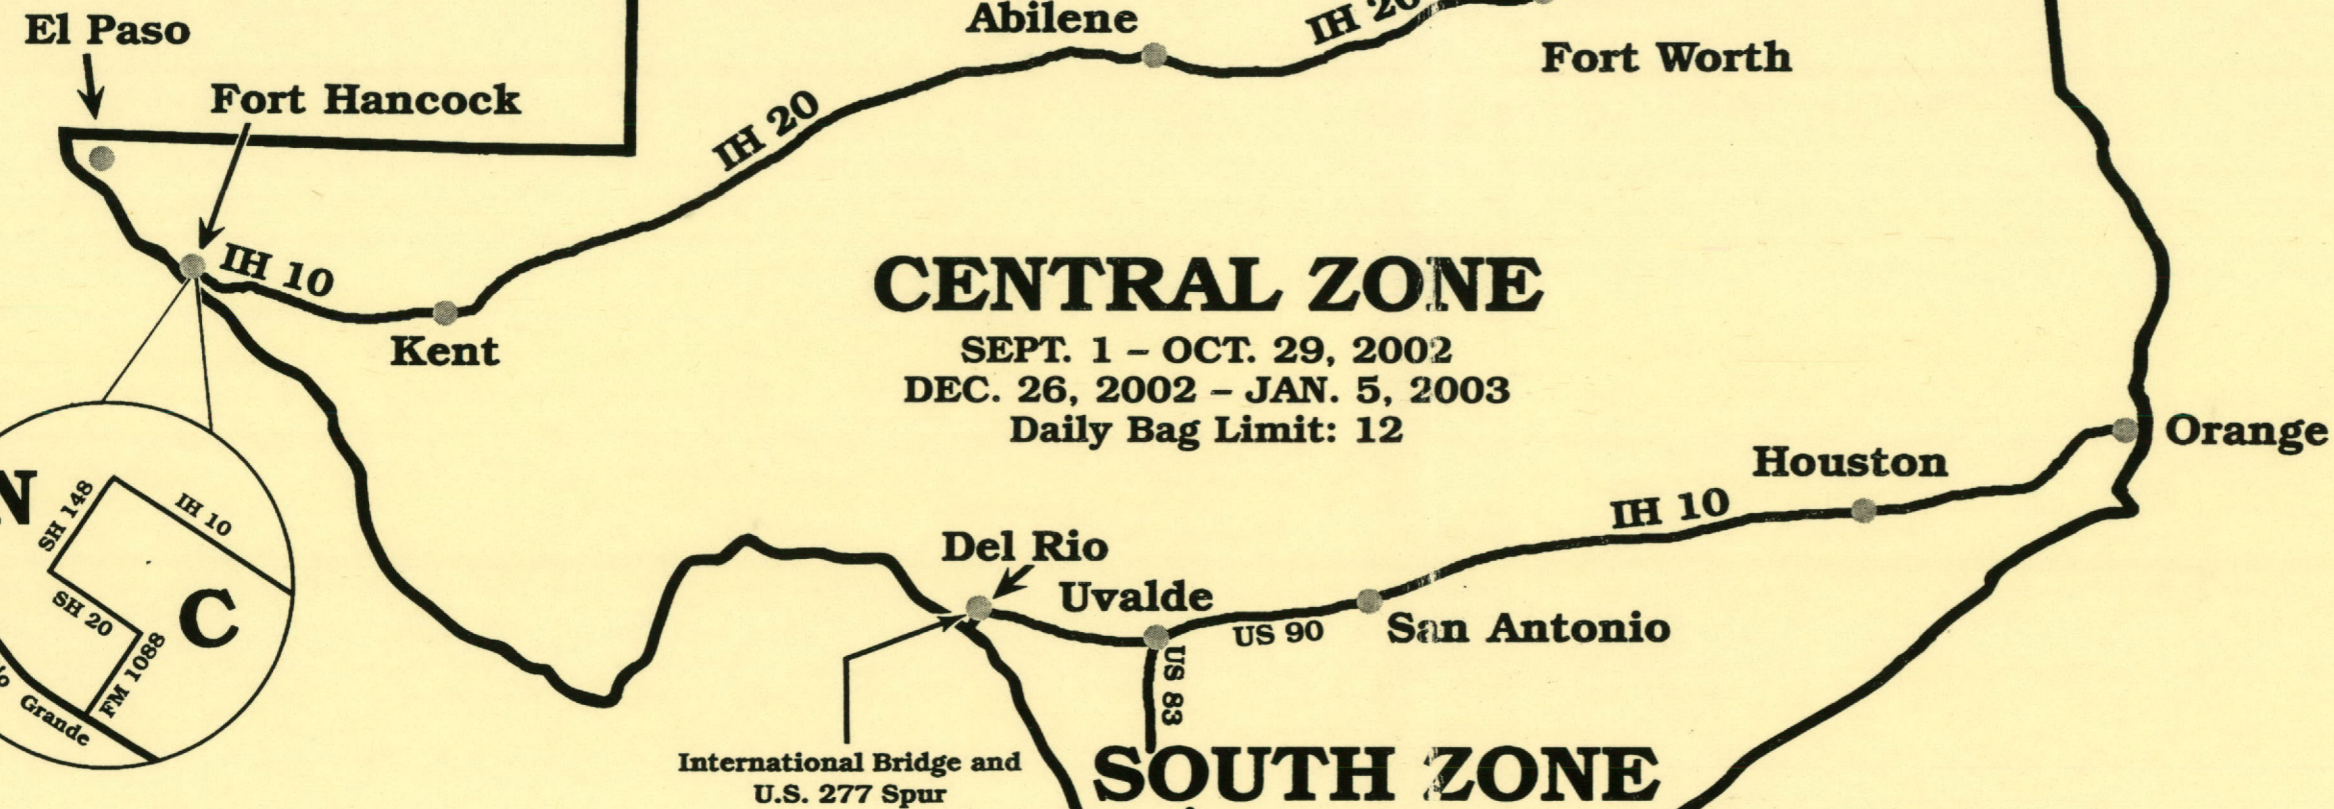

**2002-2003**

4200 Smith School Road  
Austin, Texas 78744

## NORTH ZONE

SEPT. 1 - OCT. 30, 2002  
Daily Bag Limit: 15

## SOUTH ZONE

SEPT. 20 - NOV. 3, 2002  
DEC. 21, 2002 - JAN. 14, 2003  
Daily Bag Limit: 12

### SPECIAL WHITEWING HUNTING AREA

**SPECIAL SEASON DATES:** Sept. 7, 8, 14, 15, 2002  
**SHOOTING HOURS:** Noon to sunset.  
**DAILY BAG LIMIT:** 10 white-winged, mourning, and white-tipped (white-fronted) doves in the aggregate, to include not more than 5 mourning doves and 2 whitetips.  
**REGULAR SEASON DATES:** Sept. 20 - Nov. 3, 2002 and Dec. 21, 2002 - Jan. 10, 2003  
**SHOOTING HOURS:** One-half hour before sunrise to sunset.  
**DAILY BAG LIMIT:** 12 mourning, white-winged and white-tipped doves in the aggregate including no more than 2 whitetips.