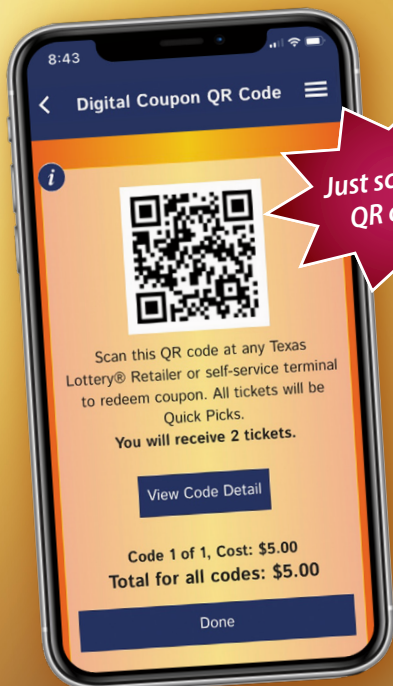

October 2021

Round★Up

SCRATCH TICKET FOCUS

HIT \$500

- OVER \$5 MILLION IN \$500 PRIZES
- MORE THAN 1.7 MILLION TOTAL PRIZES
- FOUR TOP PRIZES OF \$100,000!

TWO NEW EXCITING \$5 GAMES THIS MONTH!

RED HOT \$100,000

- OVER \$23.5 MILLION IN TOTAL PRIZES
- MORE THAN 385,000 PRIZES FROM \$20-\$100
- FIVE TOP PRIZES OF \$100,000!

DRAW GAME FOCUS

Just scan the QR code!

NEW DIGITAL COUPON

Only Available on the Texas Lottery® App!

Players get \$6 of **Lotto Texas®** Quick Picks for \$5!

Offer Valid 10/1 – 10/31

Two tickets will print after you scan Digital Coupon QR Code – give both tickets to player!

RETAIL POS EXECUTION

REMINDER: All retailers should have at least one veterans' ticket displayed at all times.