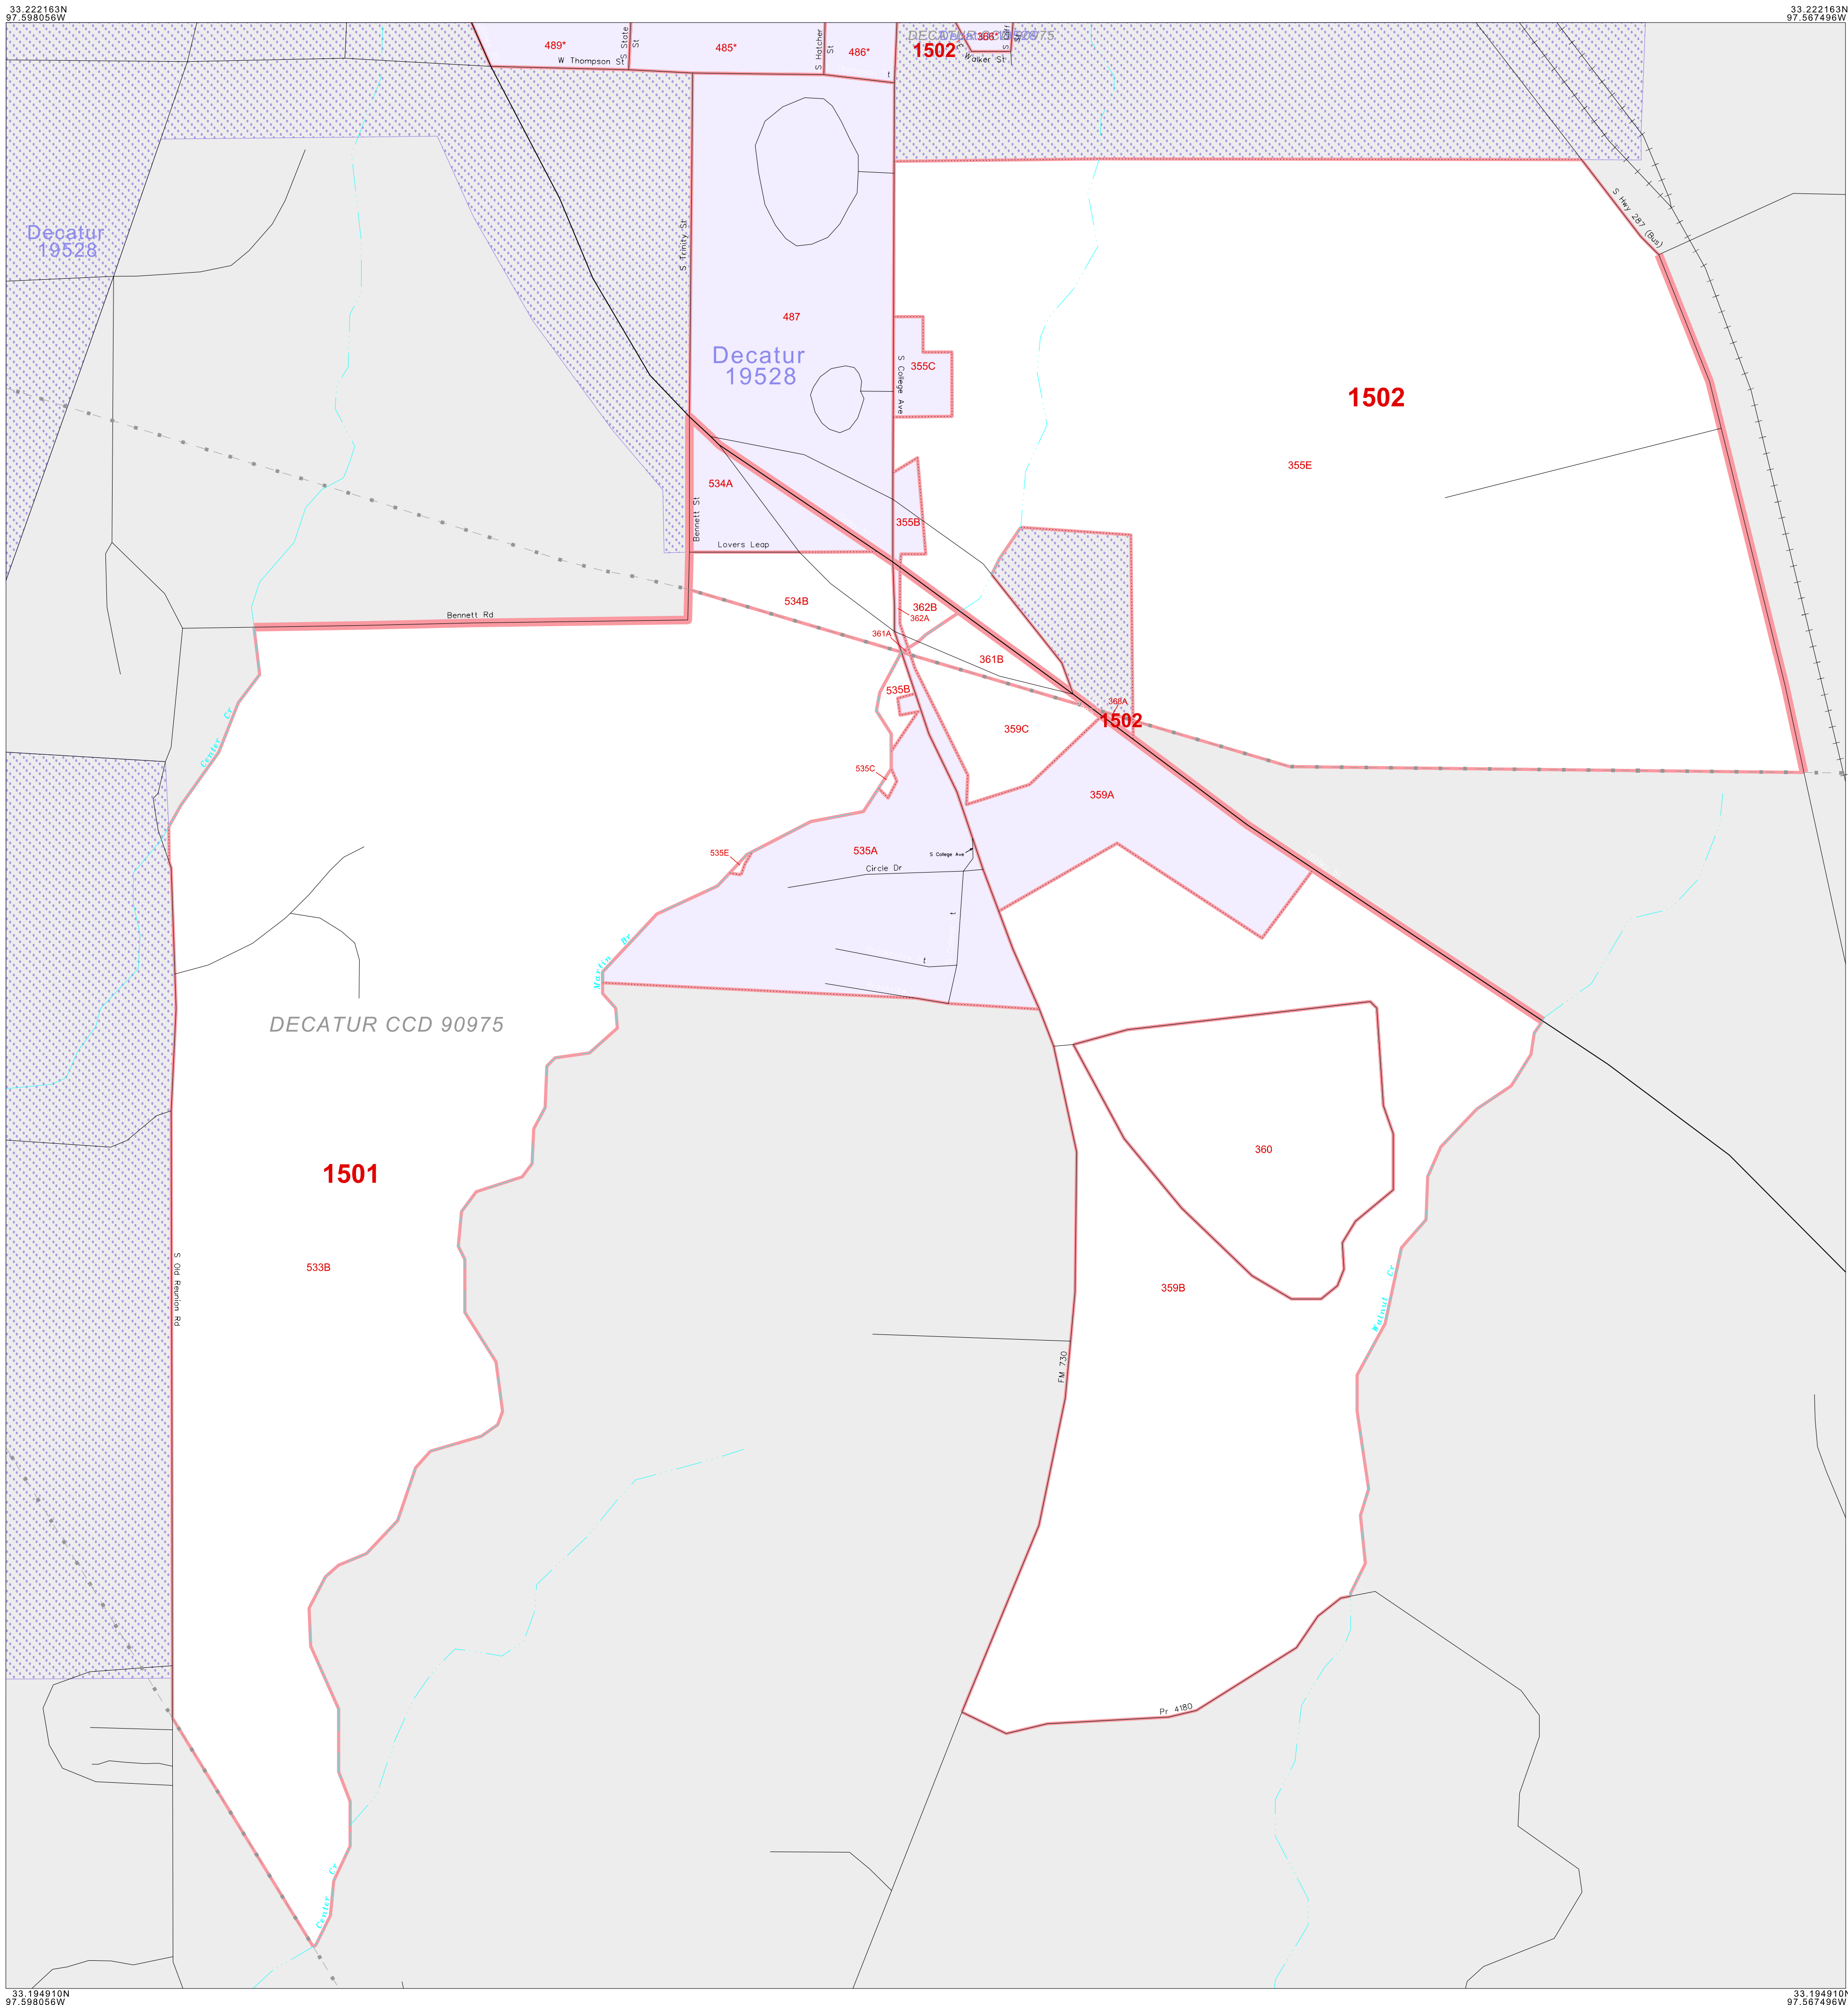

LEGEND

SYMBOL	NAME STYLE
*****	INTERNATIONAL
*****	AIR
*****	Trust Land
*****	TJSA / TDSA / ANVSA
*****	ANRC
//////	MINOR CIVIL DIV¹ / CCD
Place within Subject Entity	Incorporated Place / CDP¹
Place outside of Subject Entity	Incorporated Place / CDP¹
————	Census Tract / BNA²
————	BLOCK³

ABBREVIATION REFERENCE: AIR = American Indian Reservation;
Trust Land = Off-Reservation Trust Land; TDSA = Tribal Jurisdiction
Statistical Area; TJSA = Tribal Designated Statistical Area;
ANVSA = Alaska Native Village Statistical Area; ANRC = Alaska Native
Regional Corporation; CCD = Census Civil Division;
CDP = Census Designated Place; BNA = Block Numbering Area

FEATURES

Highway	Pipe/Paver Line	Stream/Shoaline
Secondary Road	Ridge/Physical Feature	Intermittent Stream
Deep Trail/Wharf/Ferry	Property/Fence Line	River
Railroad	Nonvisible Boundary	Canal

Where international, state, and/or county boundaries coincide, the map shows the boundary symbol for only the highest-ranking of these boundaries.

¹ A "*" following a place name indicates that the place is also a false MCD; the false MCD name is not shown.

² In 1990, the crew-of-vessel population of ships at sea was allocated to census tracts with a "0V" suffix. An anchor symbol appeared on the 1990 maps locating a crew-of-vessel tract. These maps show a very small area symbolized as a census tract with the census tract number shown near the area.

³ A "*" following a block number indicates that the block number is repeated elsewhere in the block.