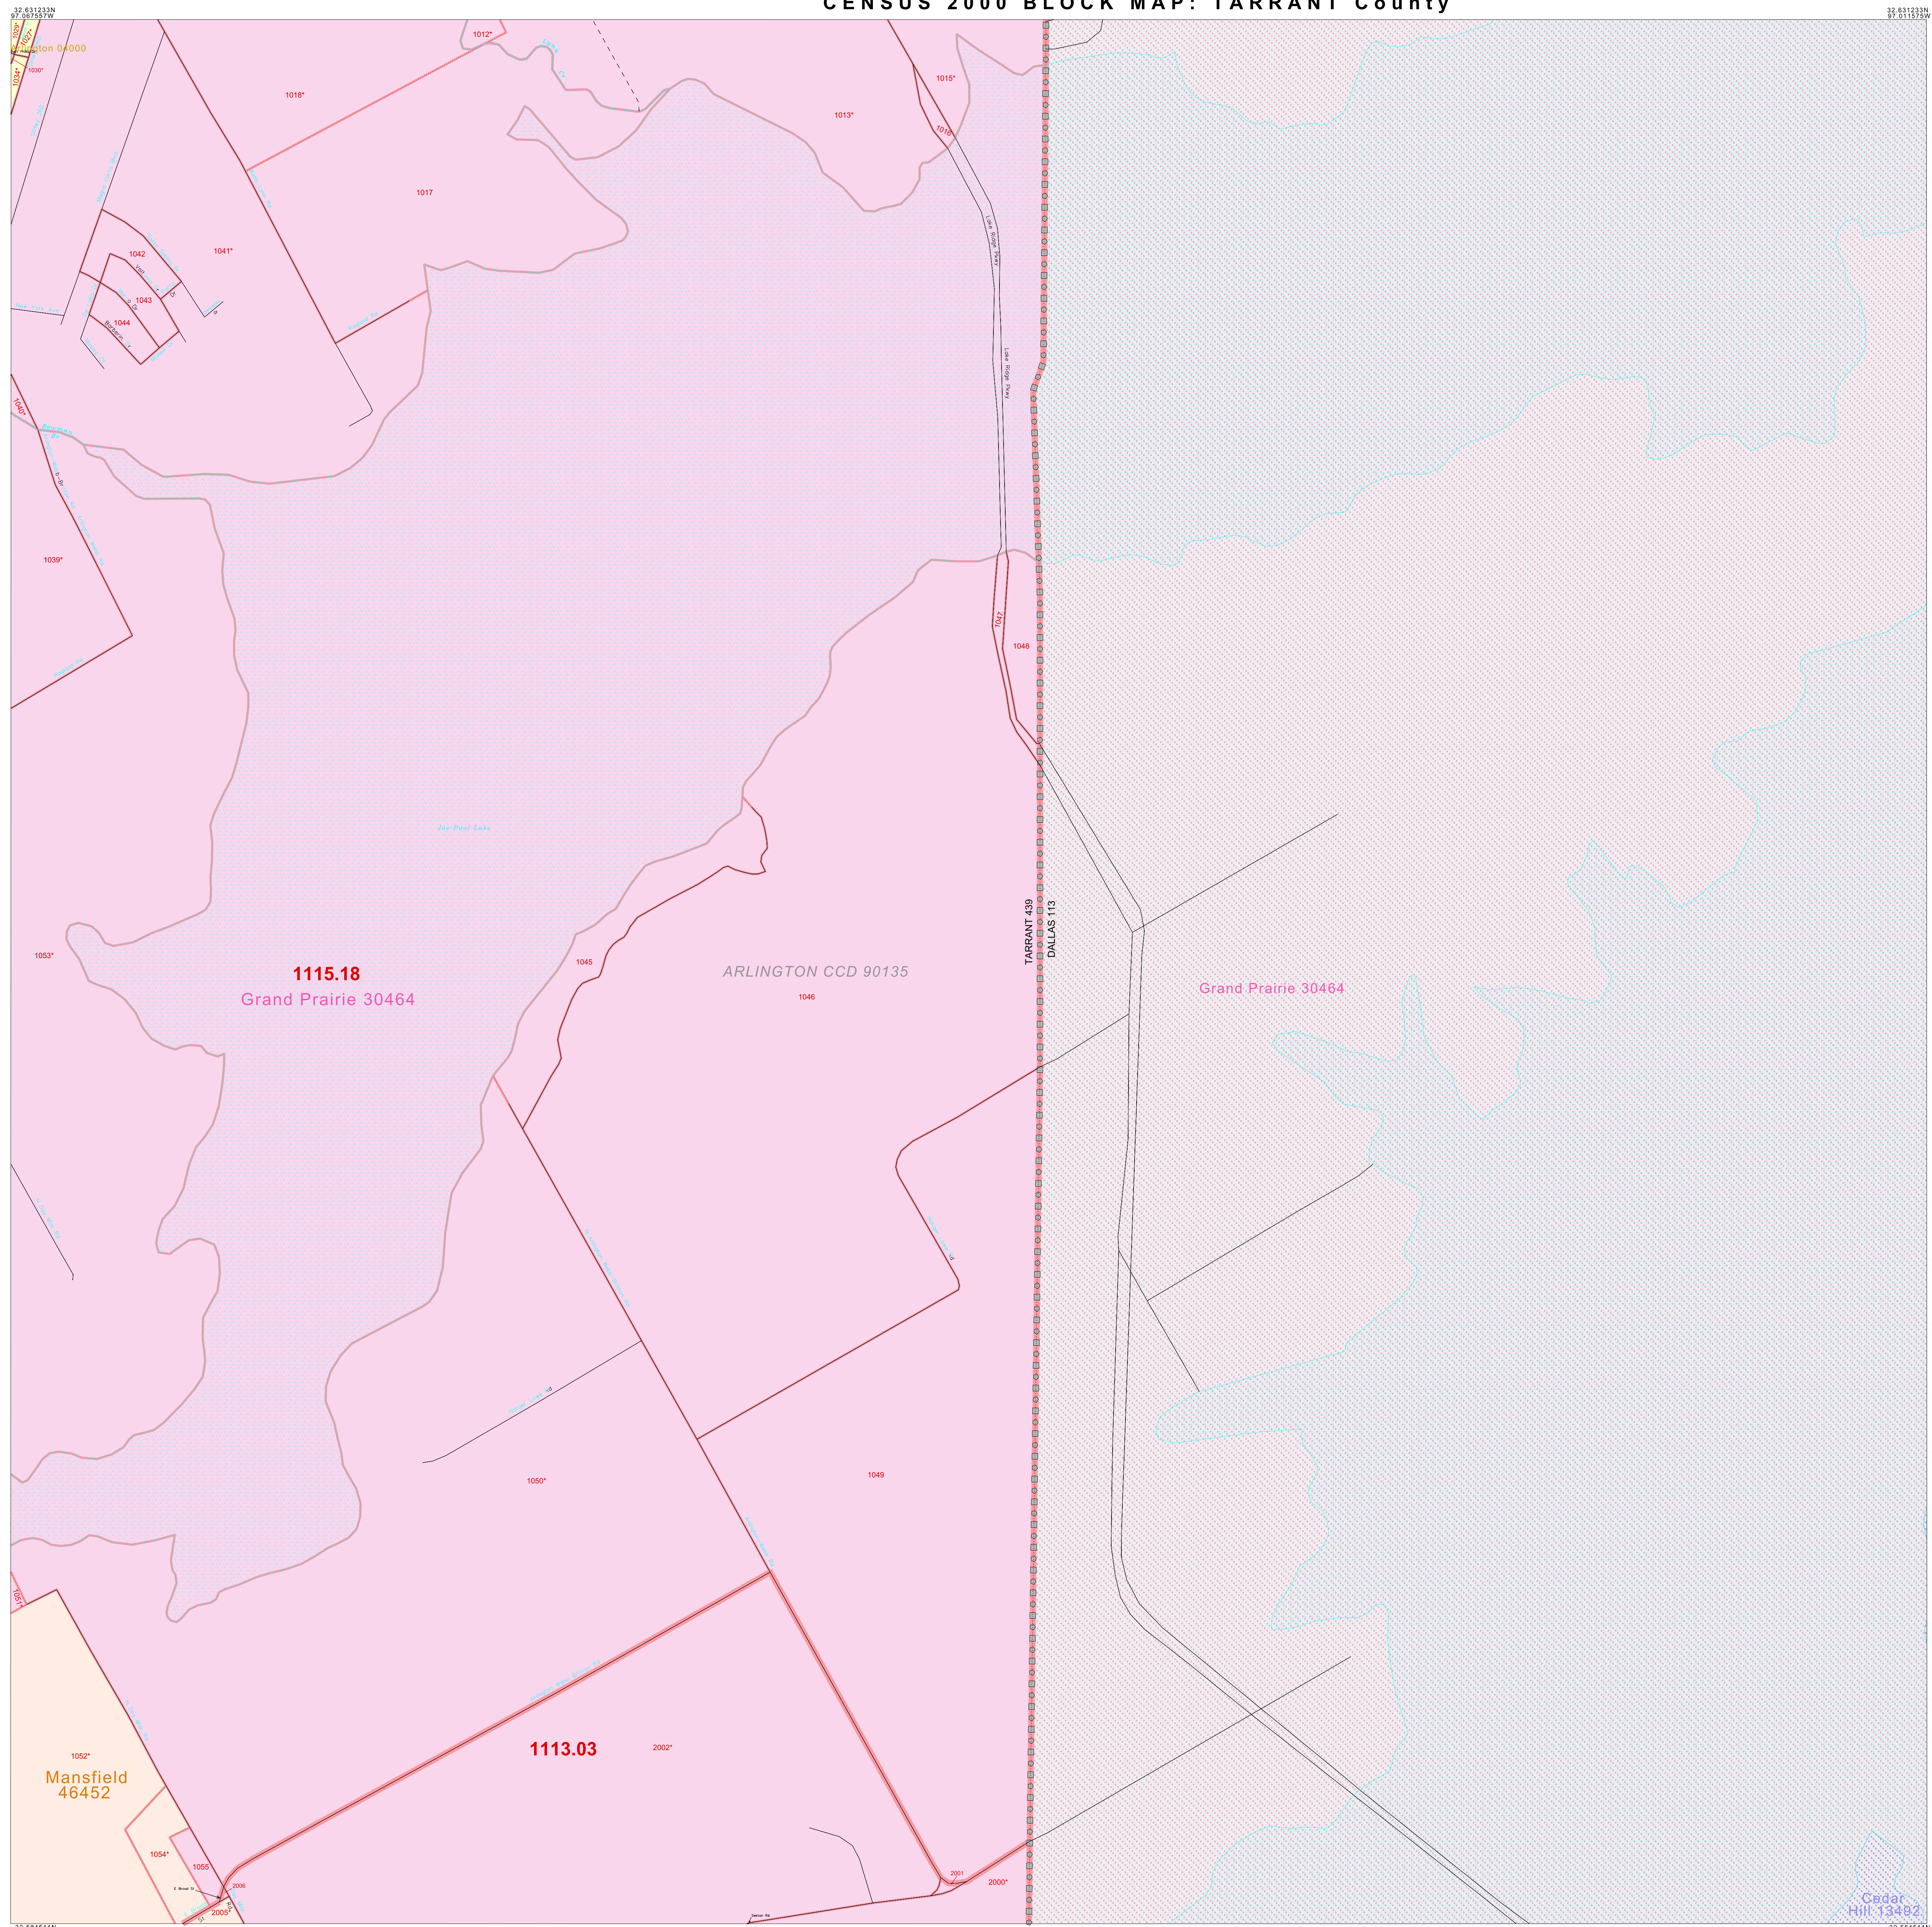

CENSUS 2000 BLOCK MAP: TARRANT County

Key to Adjacent Sheets

79	80
89	90
99	100

Sheet Location within Entity

SHEET 90 OF 100 PARENT SHEETS
 TOTAL SHEETS: 103 (Index 1; Parent 100; Inset 2)