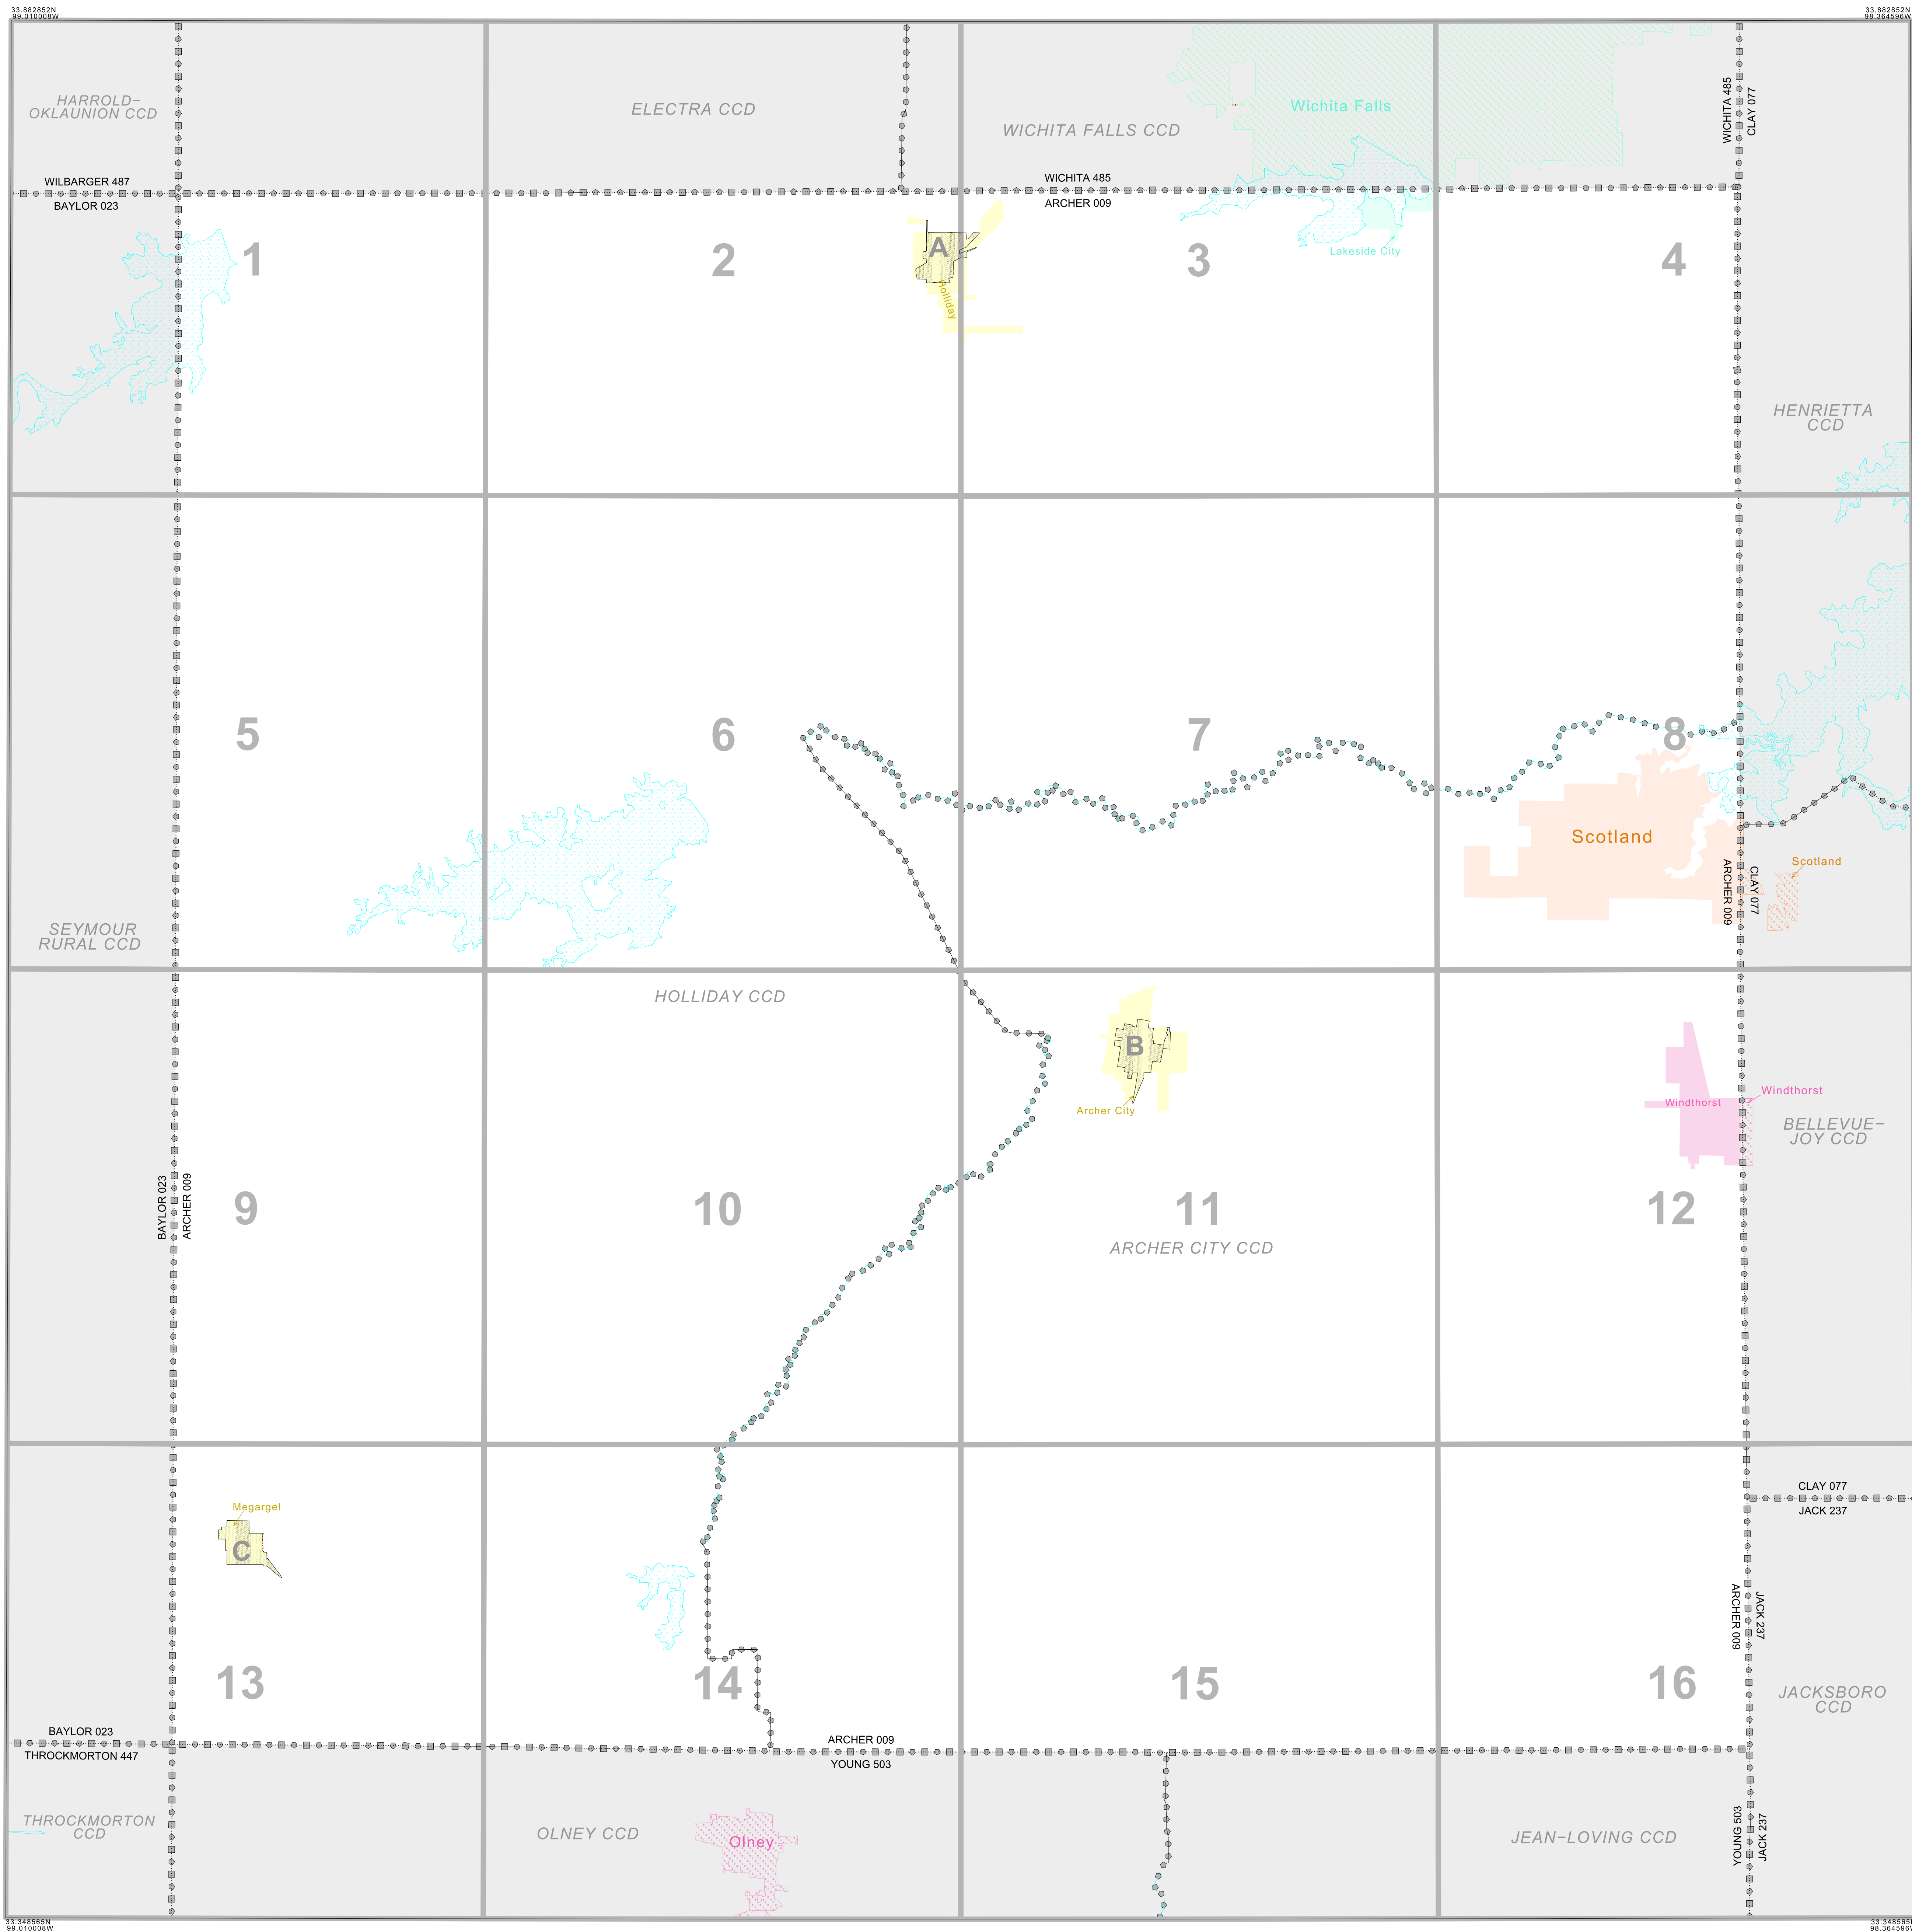

SYMBOL DESCRIPTION	SYMBOL	NAME STYLE
International	*****	CANADA
American Indian Reservation (Federal)	*****	L'ANSE RES (1880)
Off-Reservation Trust Land, Hawaiian Home Land	*****	T1880
Oklahoma Tribal Statistical Area, Alaska Native Village Statistical Area, Tribal Designated Statistical Area	*****	KAW OTSA (5340)
American Indian Tribal Subdivision	*****	SHONTO (620)
American Indian Reservation (State)	*****	Tama Res (4125)
State Designated American Indian Statistical Area	*****	Lumbee (9815)
Alaska Native Regional Corporation	*****	NANA ANRC 52120
State or Statistically Equivalent Entity	*****	NEW YORK 36
County or Statistically Equivalent Entity	*****	ERIE 029
Minor Civil Division (MCD)¹	*****	PIKE TWP 59742
Census County Division (CCD)	*****	KULA CCD 91890
Consolidated City	*****	Milford 47500
Incorporated Place¹ (Within Subject Entity)	*****	Rome 63418
Census Designated Place (CDP)¹ (Within Subject Entity)	*****	Zena 84187
Place Outside of Subject Entity	*****	
Corporate Offset Boundary	*****	5702.01
Census Tract	*****	1326
Block²	*****	

FEATURE	SYMBOL	FEATURE	SYMBOL
Interstate or Other Highway	Highway	Perennial Stream or Shoreline	Tambling Cr.
Secondary Road	Morph. Ln.	Intermittent Stream or Shoreline	Piney Cr.
Jeep Trail, Walkway, Stairway, or Ferry		Large River or Lake	Pleasant Lake
Railroad	Southern RR	Glacier	Boring Glacier
Pipelining or Power Line		Military Installation	Fort Rucker
Ridge, Fence, or Other Physical Feature		Inset Area	A
Property Line or Fence Line		Outside Subject Area	
Nonvisible Boundary or Feature Not Elsewhere Classified