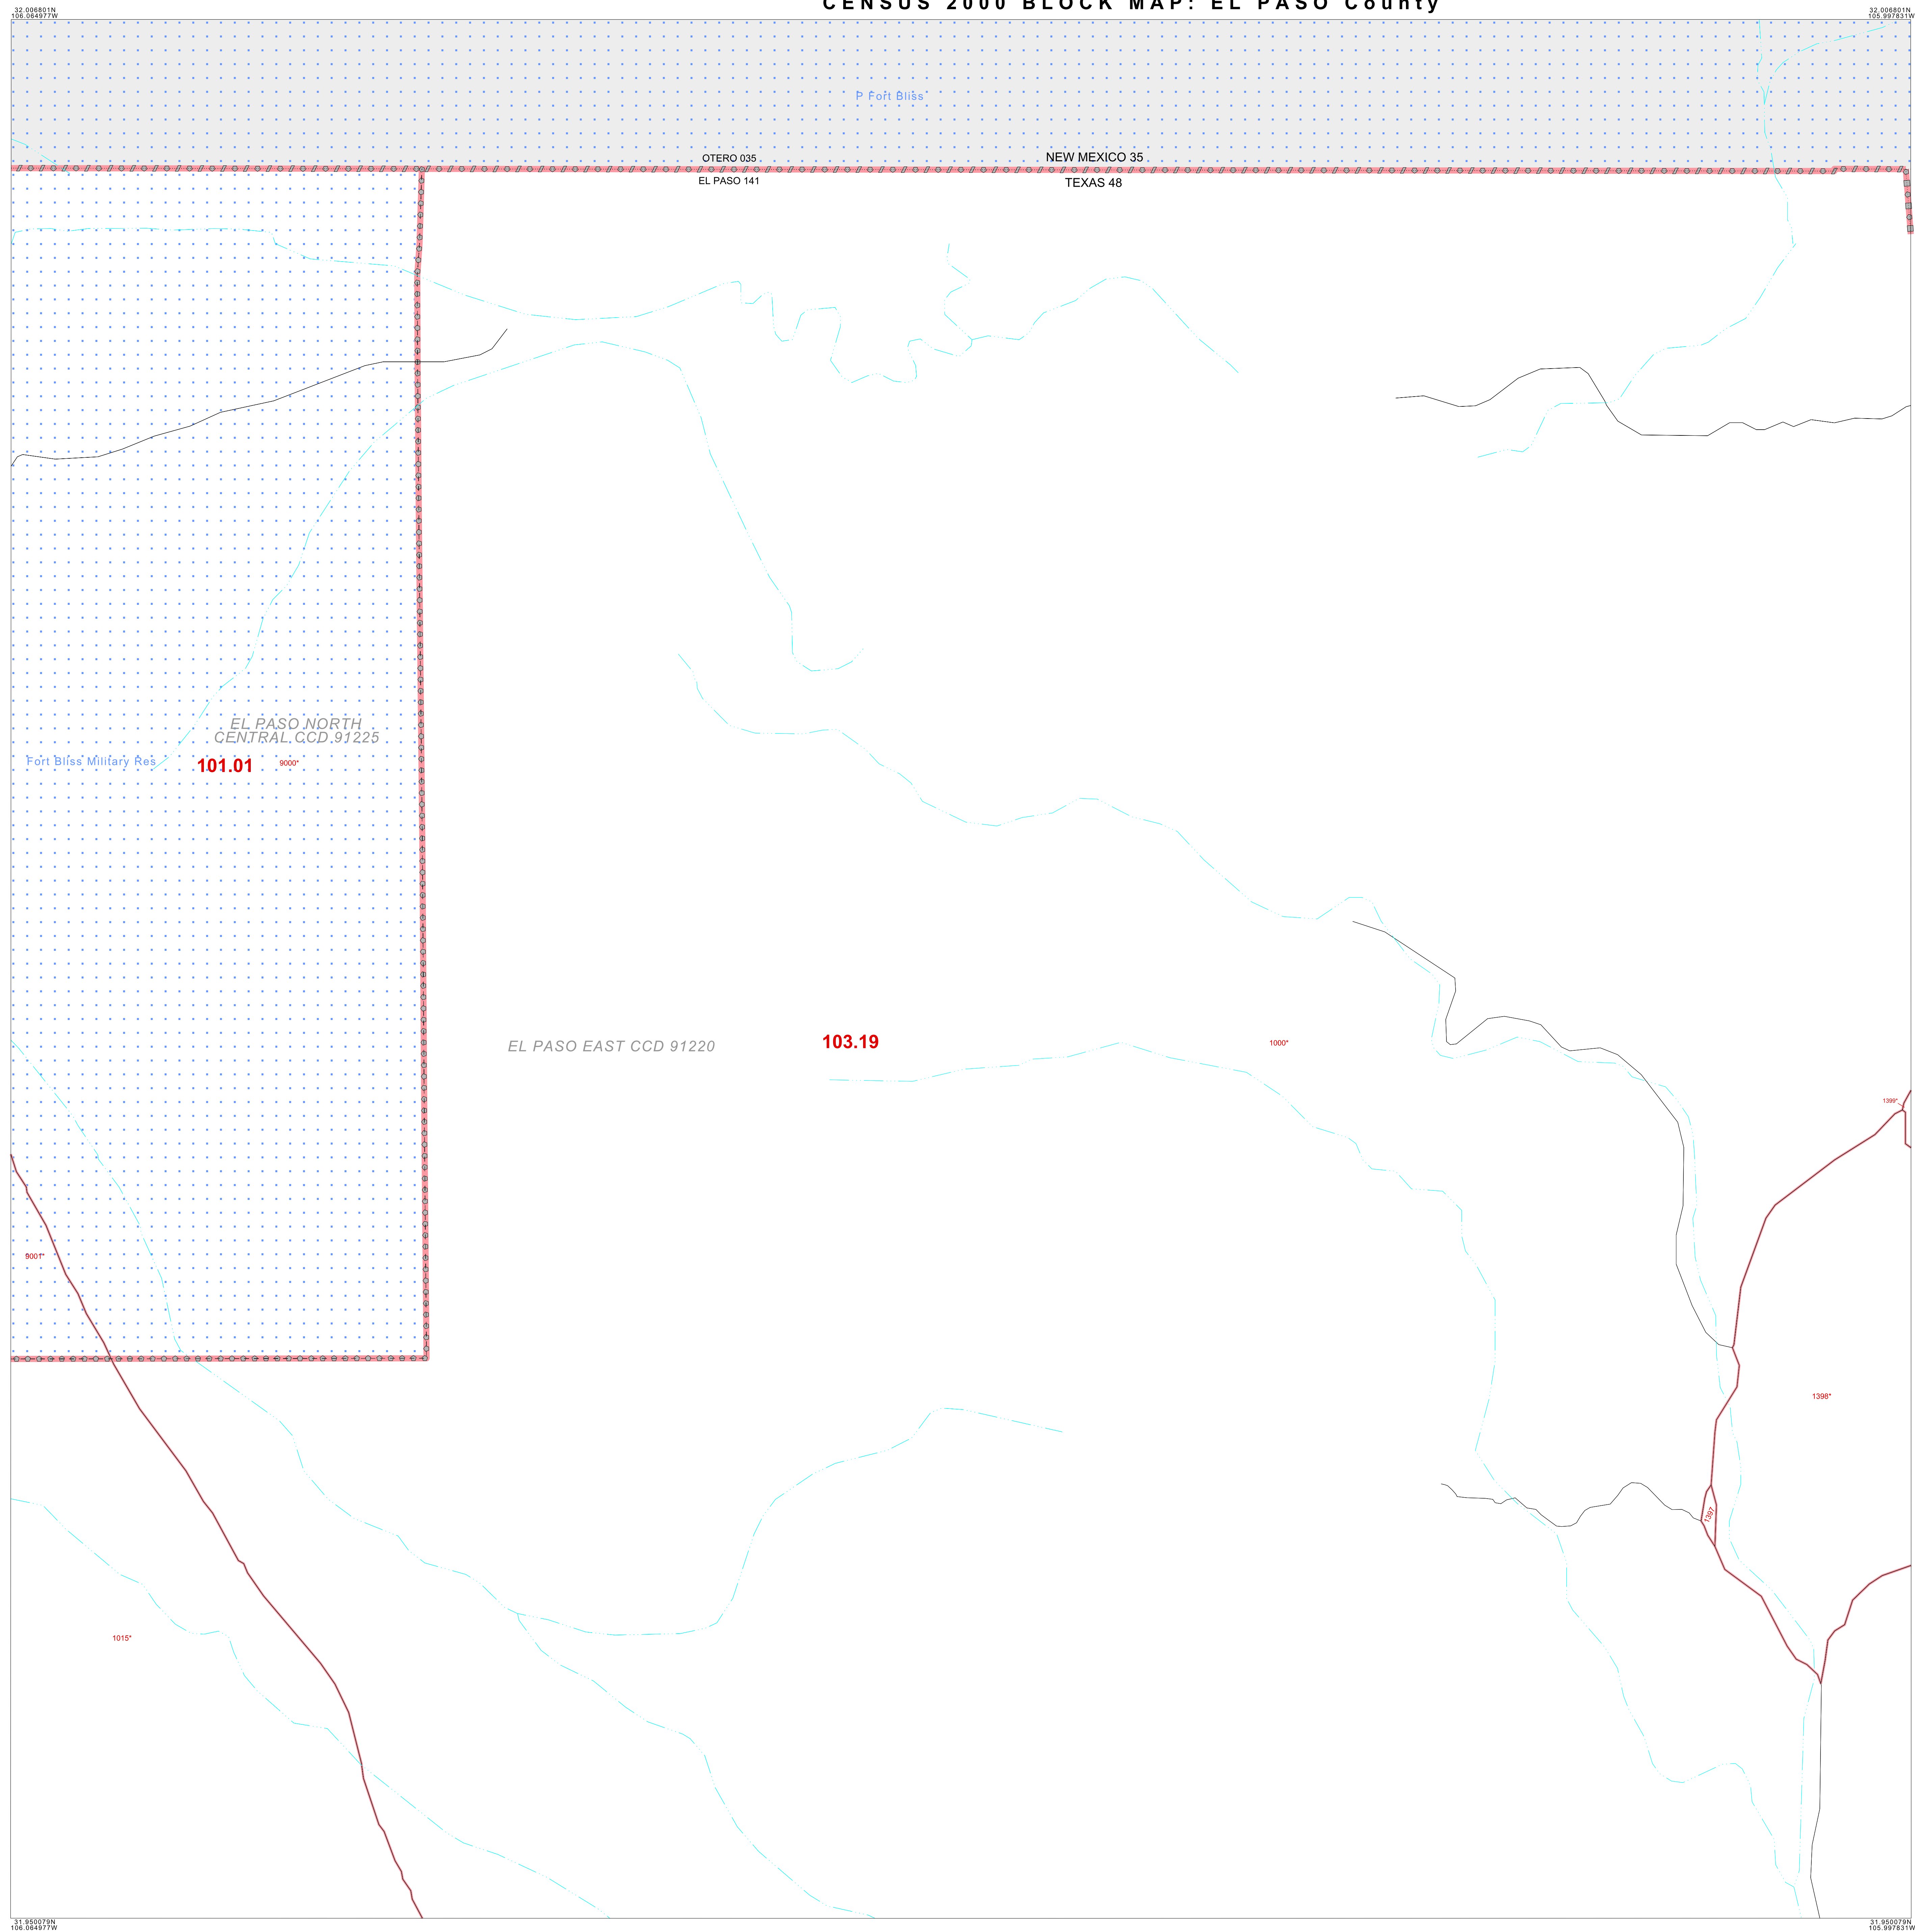

CENSUS 2000 BLOCK MAP: EL PASO County

Key to Adjacent Sheets

9	10	11
20	21	22

Sheet Location within Entity

SHEET 10 OF 87 PARENT SHEETS
 TOTAL SHEETS: 94 (Index 1; Parent 87; Inset 6)