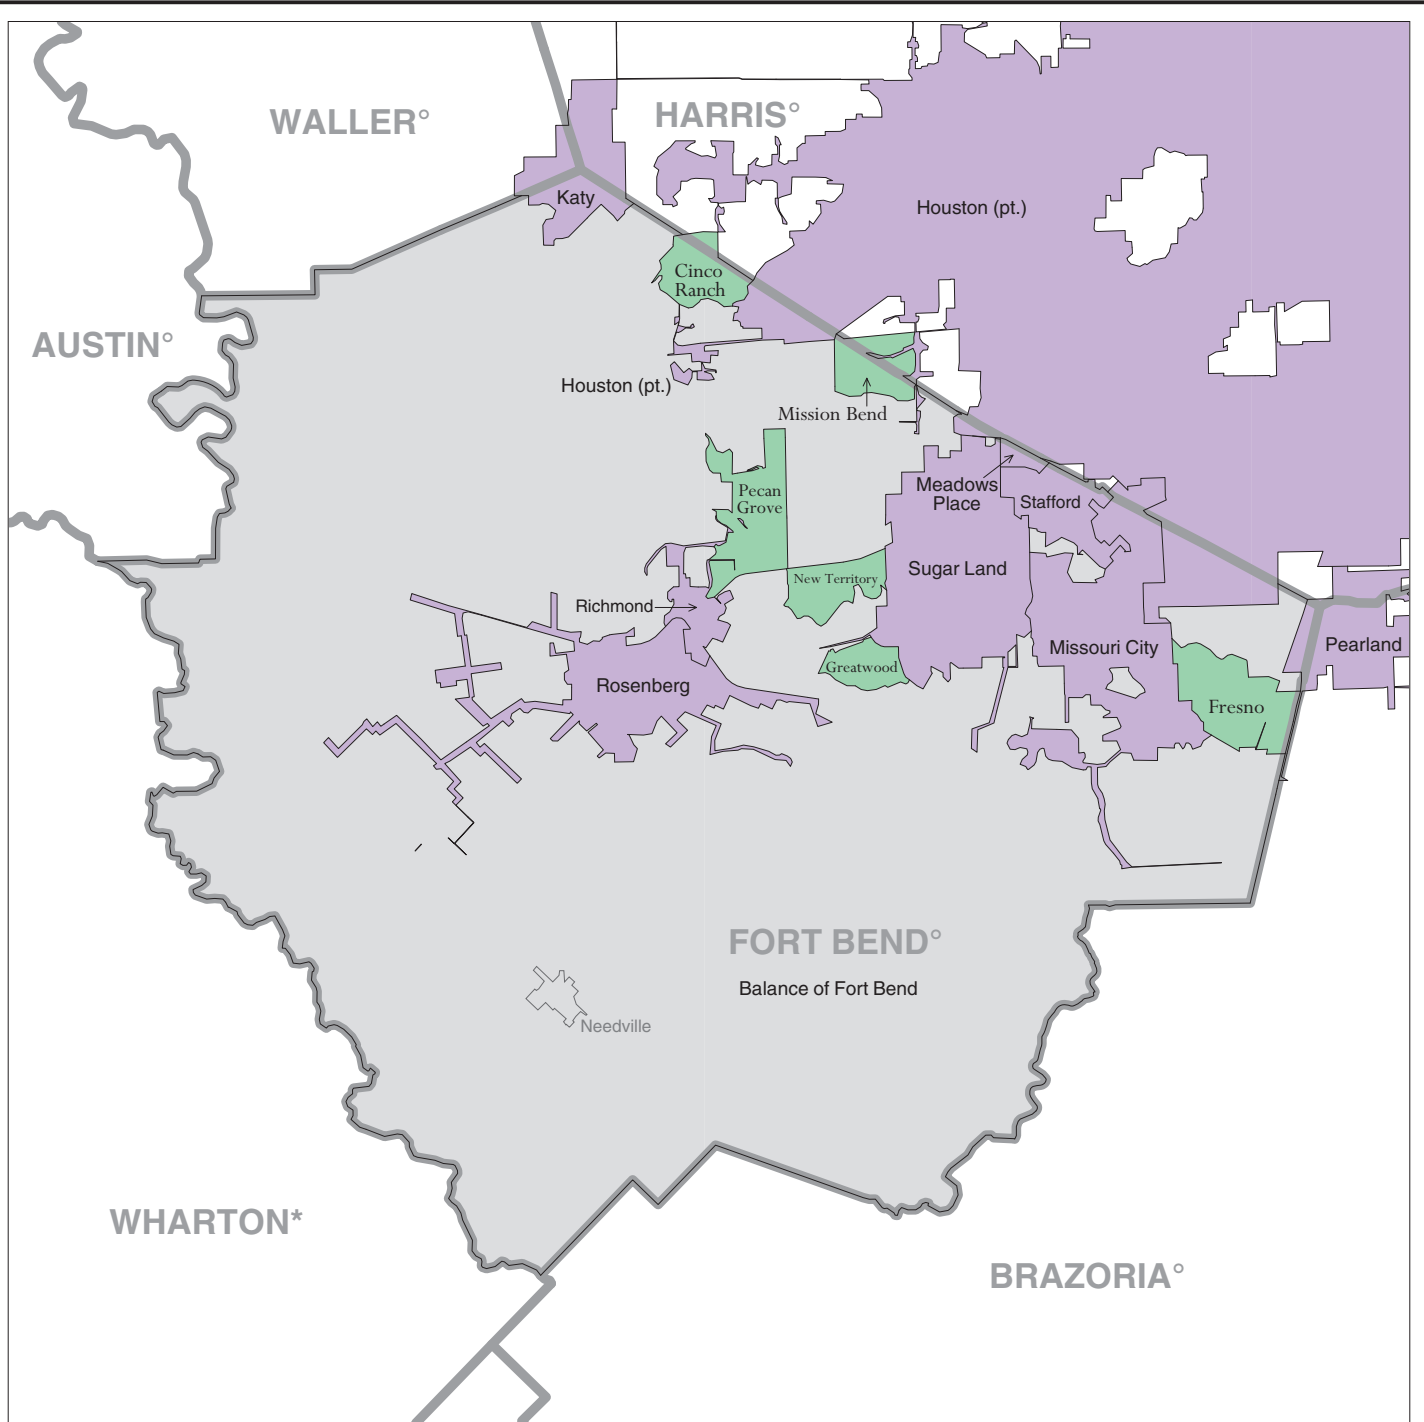

Fort Bend County, TX – Economic Places

Location in State

Legend

- Places included in 2007 & 2002 Economic Census**
- Hoover Incorporated Place / Minor Civil Division
 - Balance of Jefferson County Remainder
- Places added to the 2007 Economic Census**
- Birmingham Incorporated Places / Minor Civil Division
 - Concord Census Designated Place / Other Statistical Area
- Places dropped for the 2007 Economic Census**
- Irondale Incorporated Place / Minor Civil Division
- Other Boundaries and Features**
- BIBB County or Statistical Equivalent
 - WISCONSIN State
 - CANADA International
 - Lake Michigan Waterbody

A degree (°) denotes that the county or statistical equivalent is in a Metropolitan Statistical Area. An asterisk (*) denotes that the county or statistical equivalent is in a Micropolitan Statistical Area. All boundaries are as of January 1, 2007.