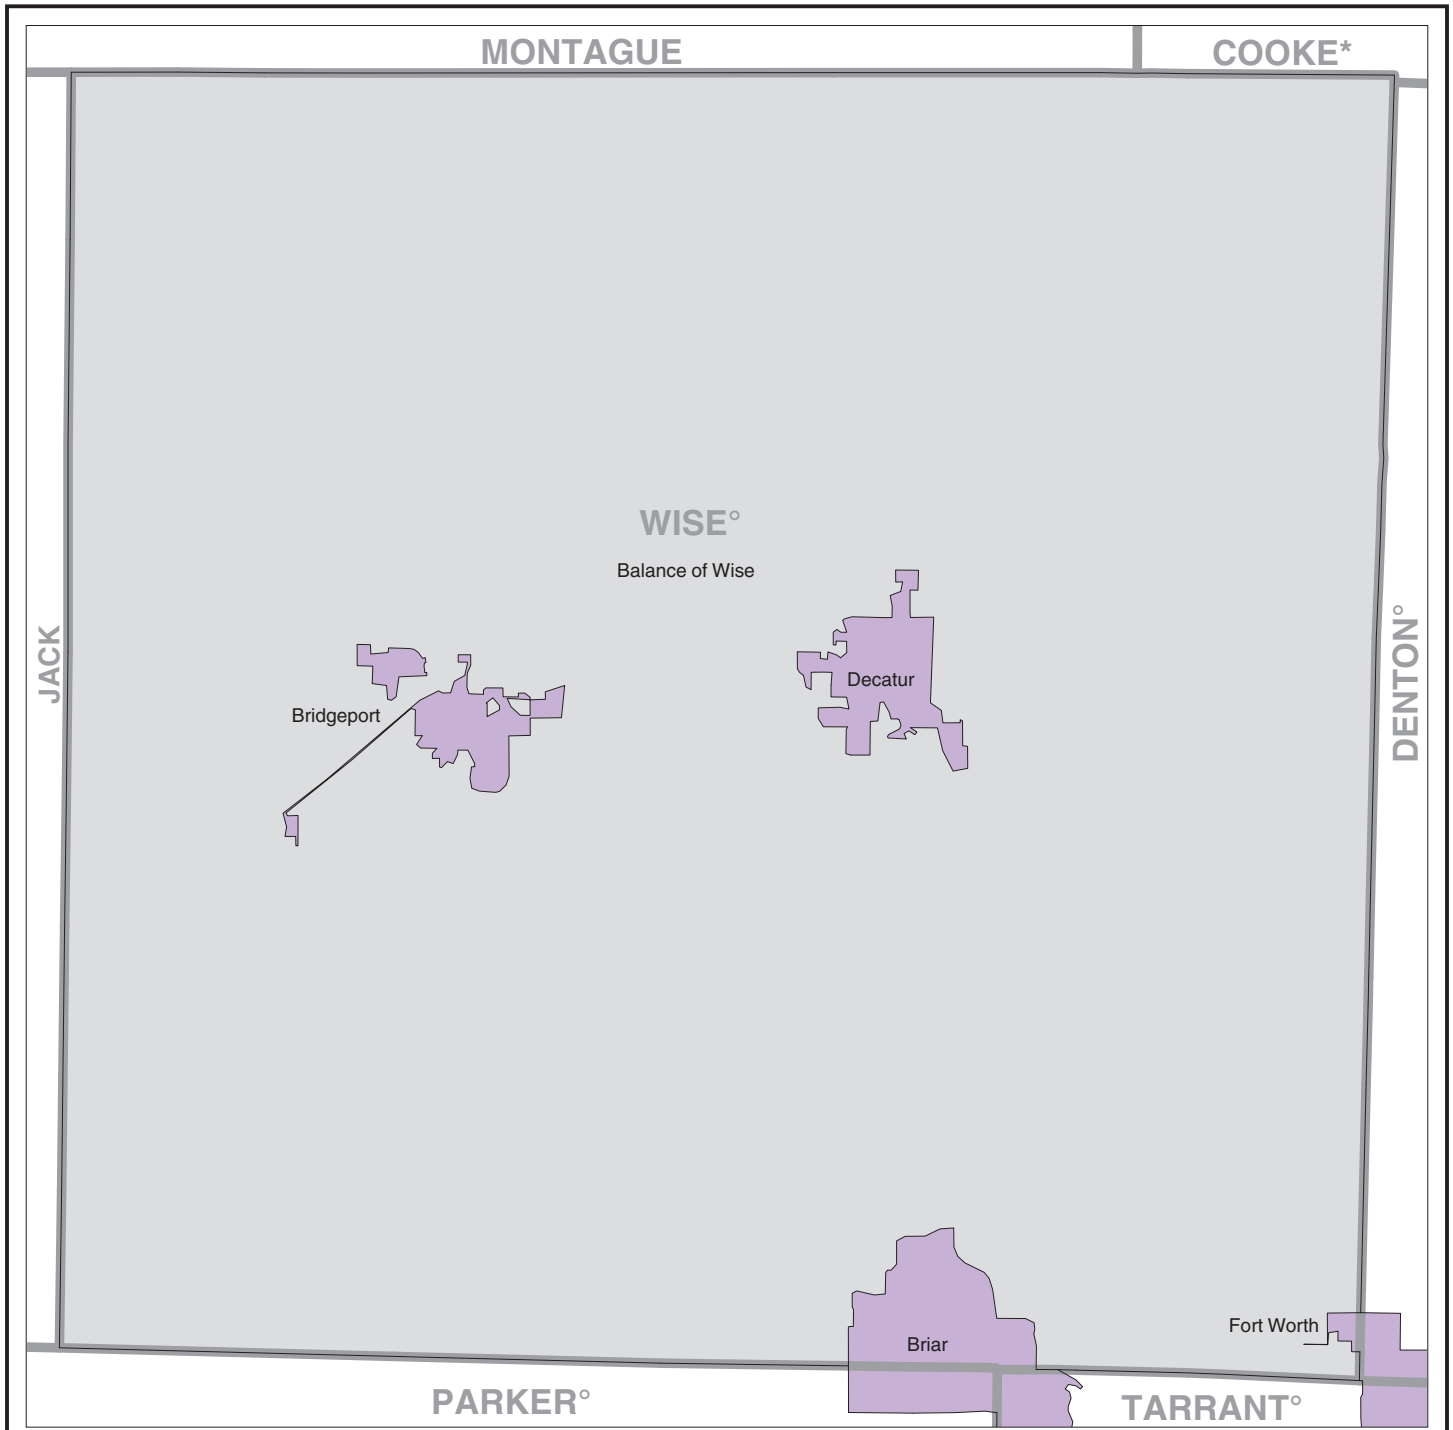

Wise County, TX – Economic Places

Location in State

Legend

Places included in 2007 & 2002 Economic Census

- Hoover Incorporated Place / Minor Civil Division
- Balance of Jefferson County Remainder

Places added to the 2007 Economic Census

- Birmingham Incorporated Places / Minor Civil Division
- Concord Census Designated Place / Other Statistical Area

Places dropped for the 2007 Economic Census

- Irondale Incorporated Place / Minor Civil Division

Other Boundaries and Features

- BIBB County or Statistical Equivalent
- WISCONSIN State
- CANADA International
- Lake Michigan Waterbody

A degree (°) denotes that the county or statistical equivalent is in a Metropolitan Statistical Area. An asterisk (*) denotes that the county or statistical equivalent is in a Micropolitan Statistical Area. All boundaries are as of January 1, 2007.