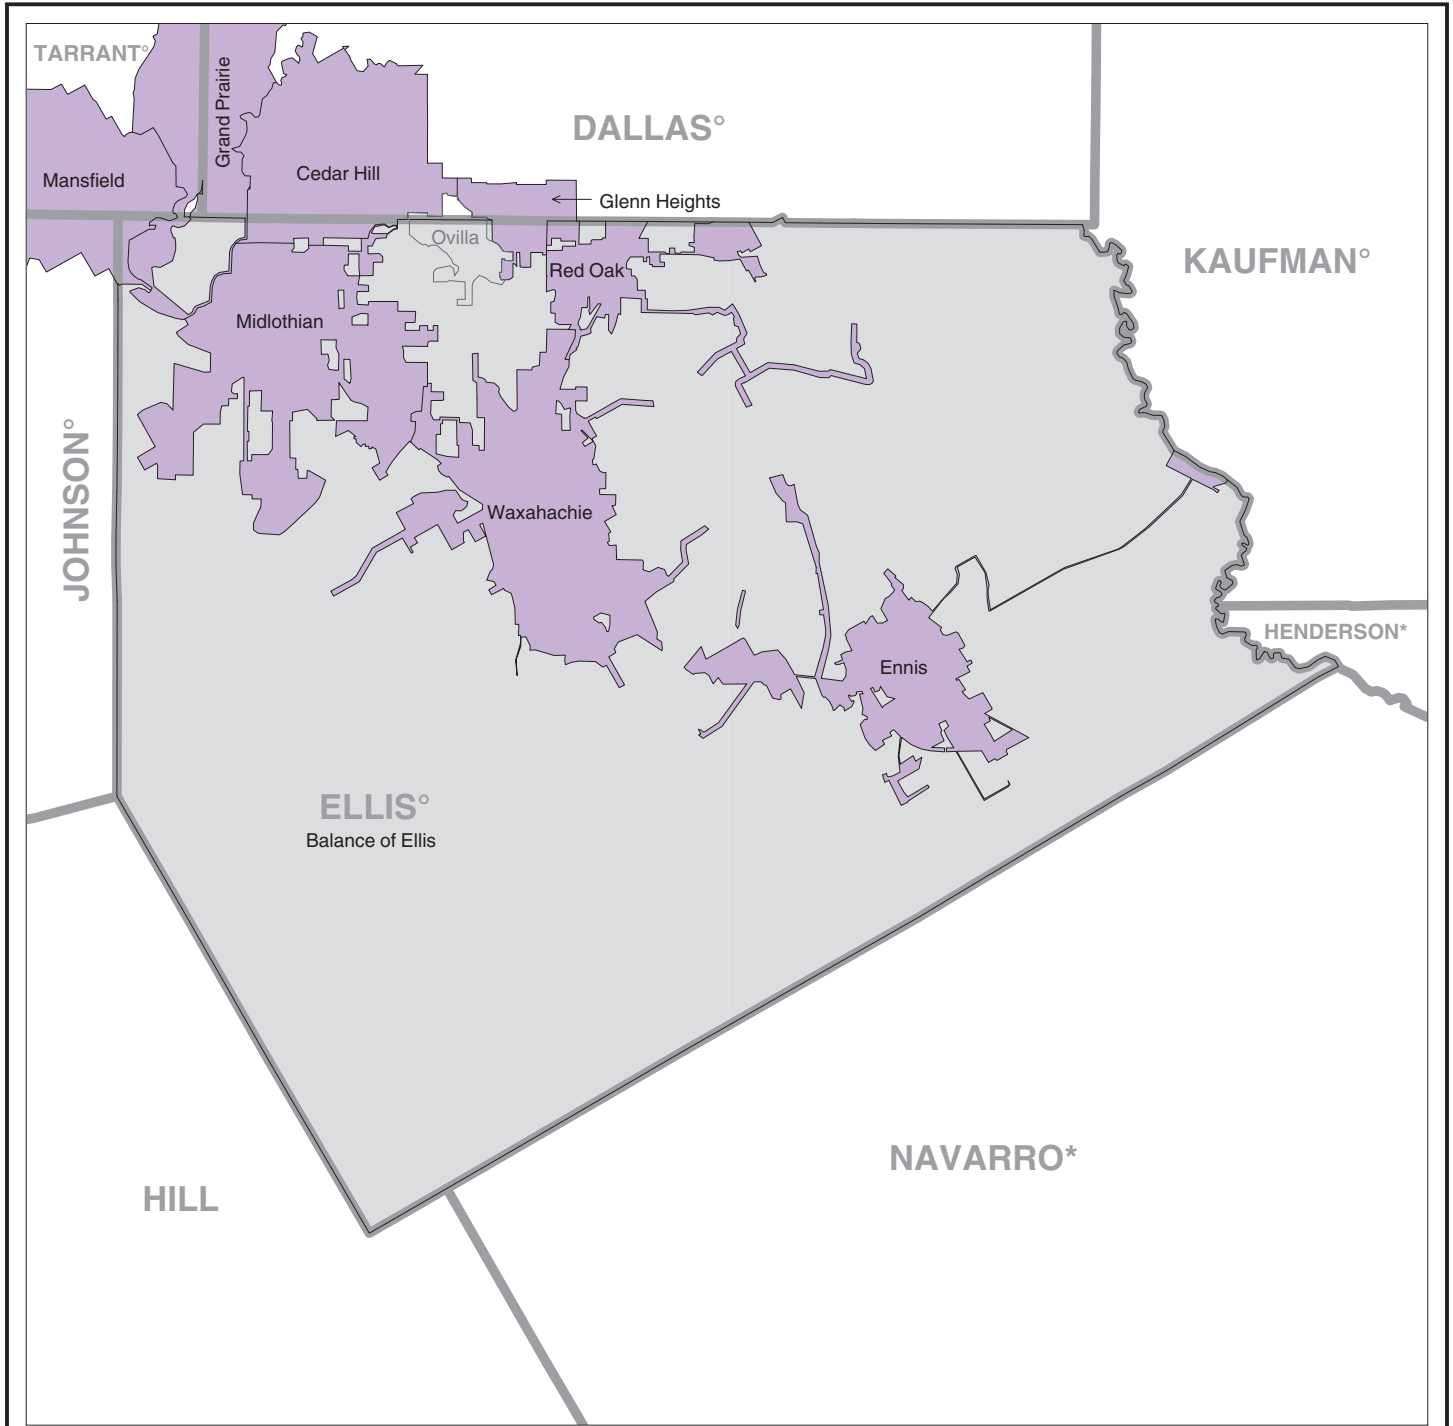

Ellis County, TX – Economic Places

Location in State

Legend

Places included in 2007 & 2002 Economic Census

- Hoover Incorporated Place / Minor Civil Division
- Balance of Jefferson County Remainder

Places added to the 2007 Economic Census

- Birmingham Incorporated Places / Minor Civil Division
- Concord Census Designated Place / Other Statistical Area

Places dropped for the 2007 Economic Census

- Irondale Incorporated Place / Minor Civil Division

Other Boundaries and Features

- BIBB County or Statistical Equivalent
- WISCONSIN State
- CANADA International
- Lake Michigan Waterbody

A degree (°) denotes that the county or statistical equivalent is in a Metropolitan Statistical Area. An asterisk (*) denotes that the county or statistical equivalent is in a Micropolitan Statistical Area. All boundaries are as of January 1, 2007.