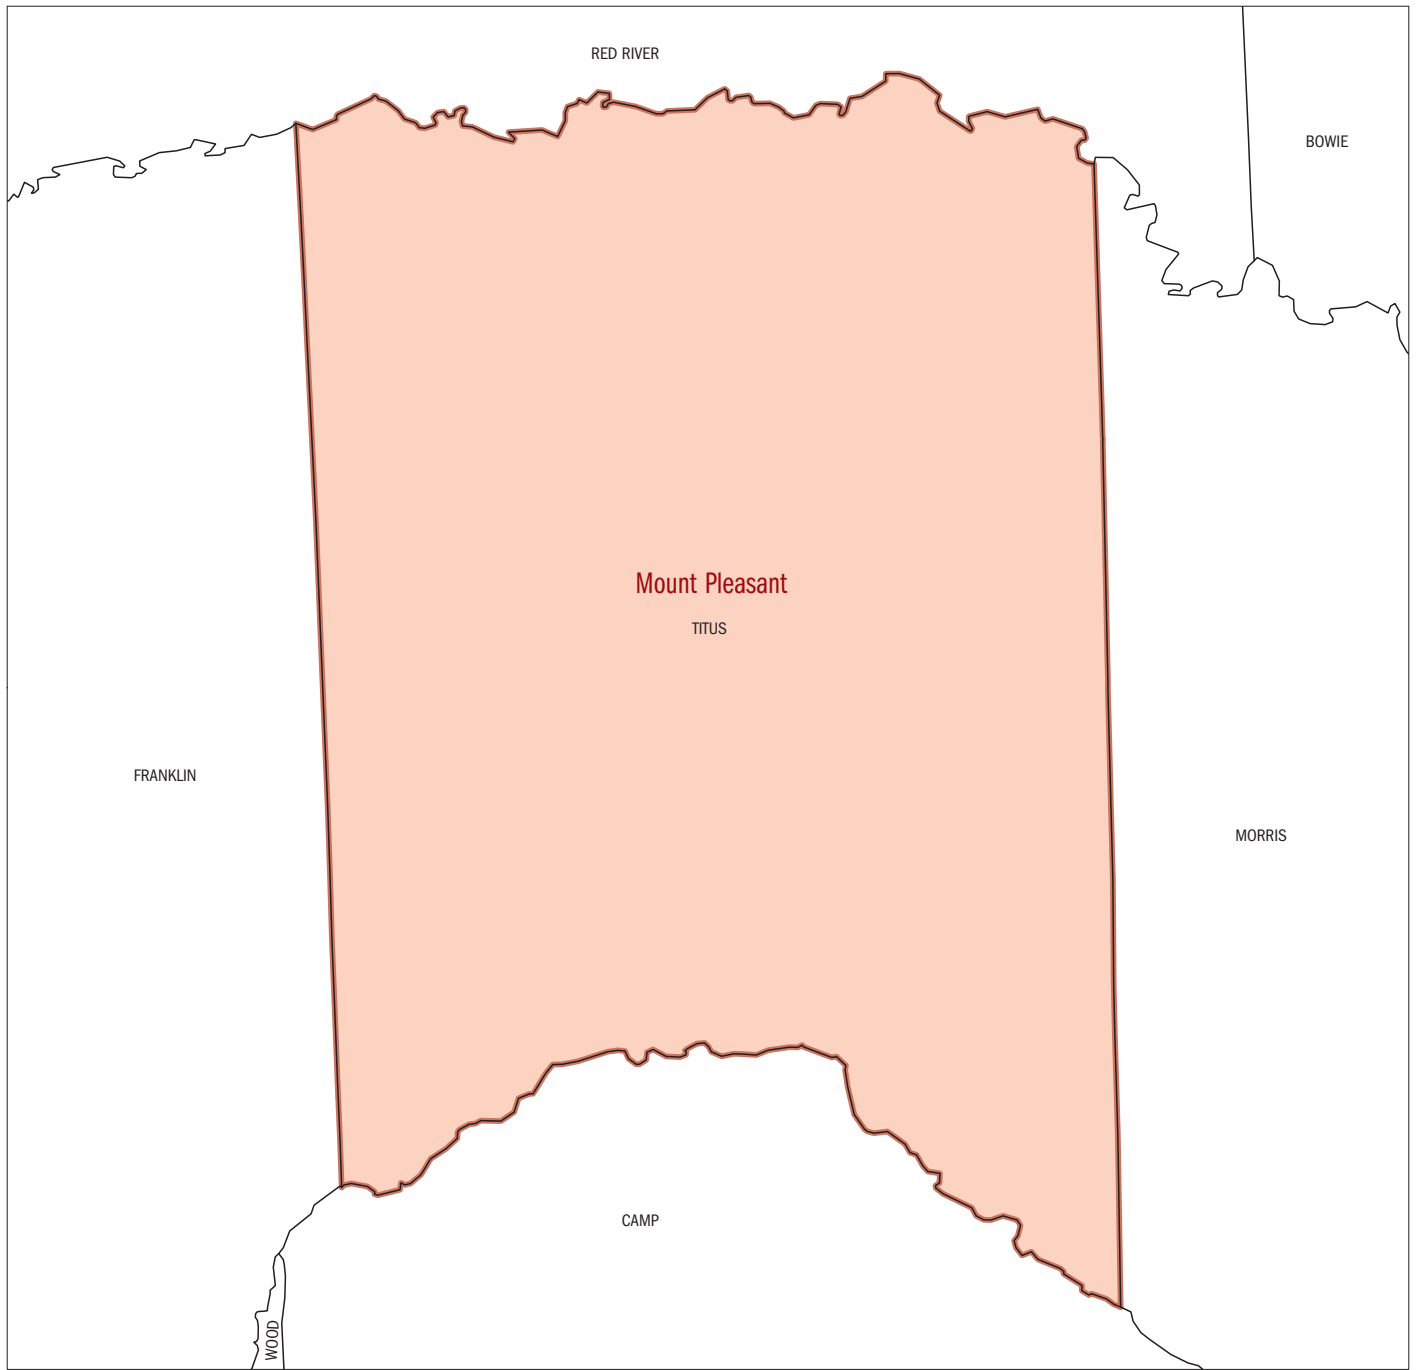

# Mount Pleasant, TX Micropolitan Statistical Area

LEGEND  
Concord  Micropolitan Statistical Area  
HARRIS  County

Combined Statistical Area (CSA) and Metropolitan/Micropolitan Statistical Area (CBSA) boundaries and names are as of December 2006. All other boundaries and names are as of January 1, 2007.