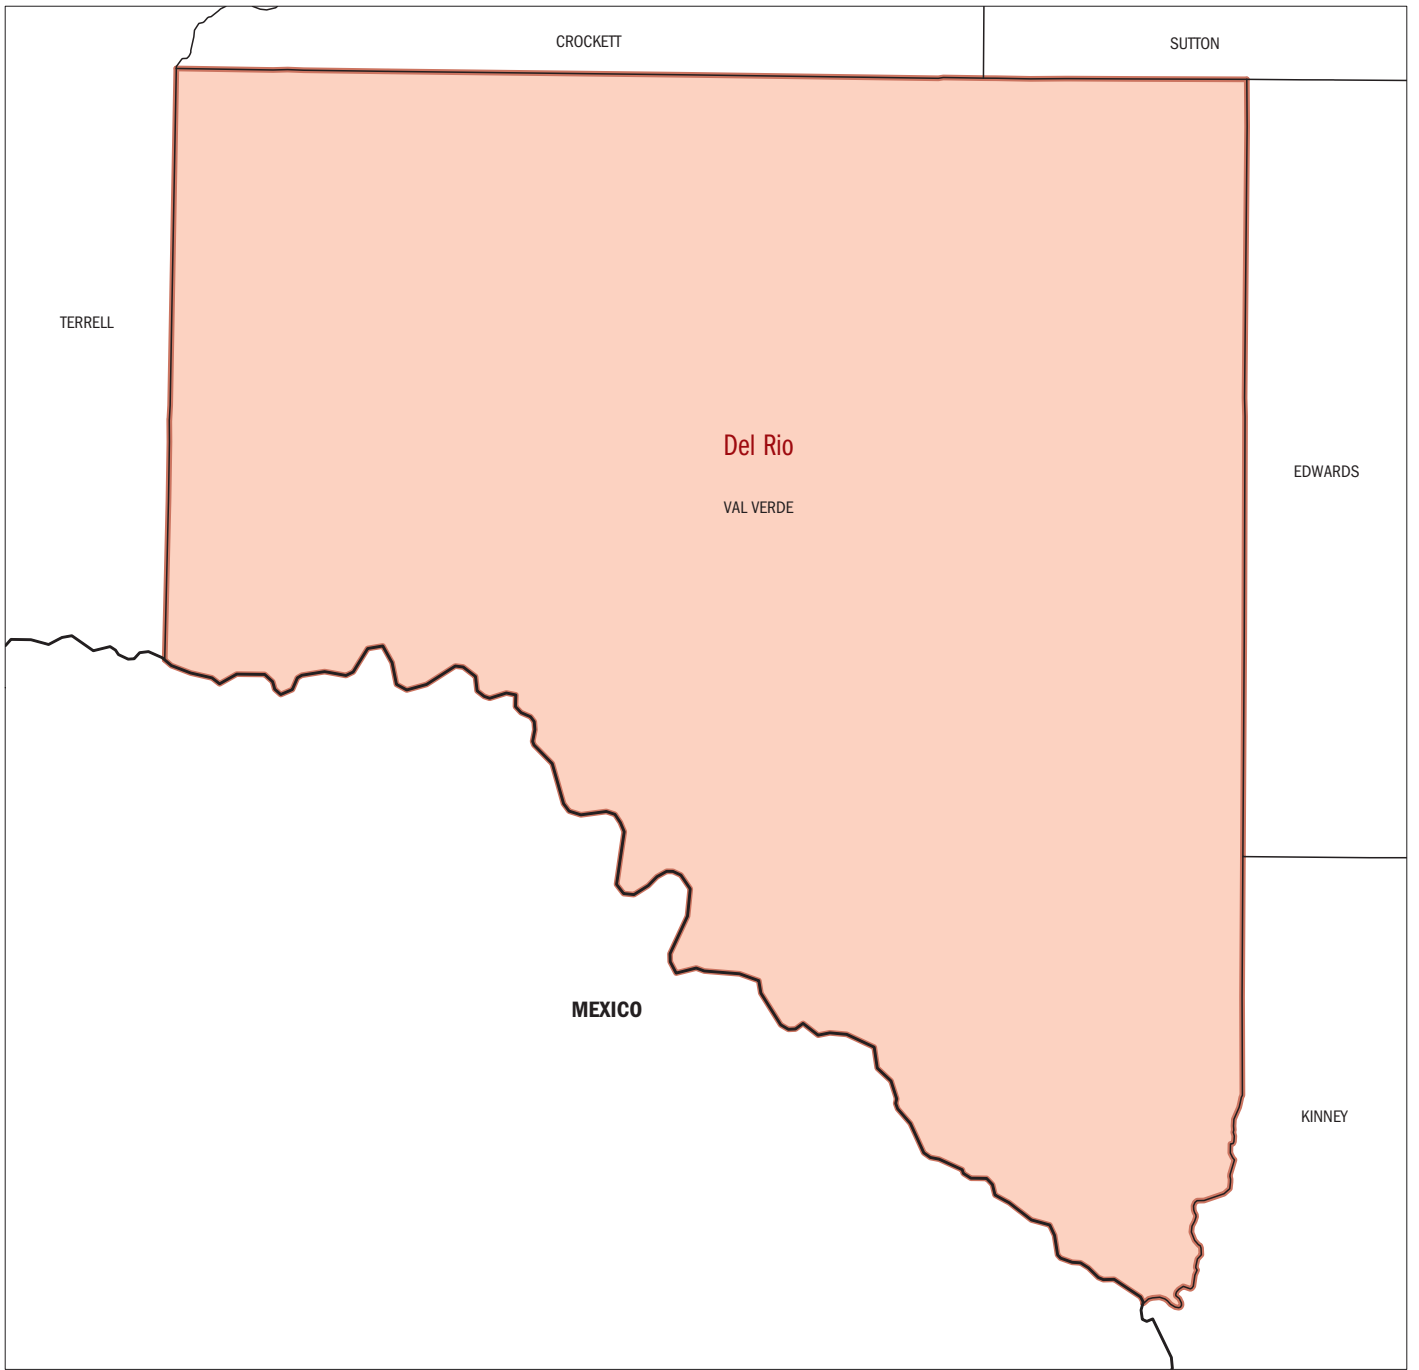

# Del Rio, TX Micropolitan Statistical Area

**LEGEND**

**Concord**  Micropolitan Statistical Area

**MEXICO**  International

**HARRIS**  County

Combined Statistical Area (CSA) and Metropolitan/Micropolitan Statistical Area (CBSA) boundaries and names are as of December 2006. All other boundaries and names are as of January 1, 2007.