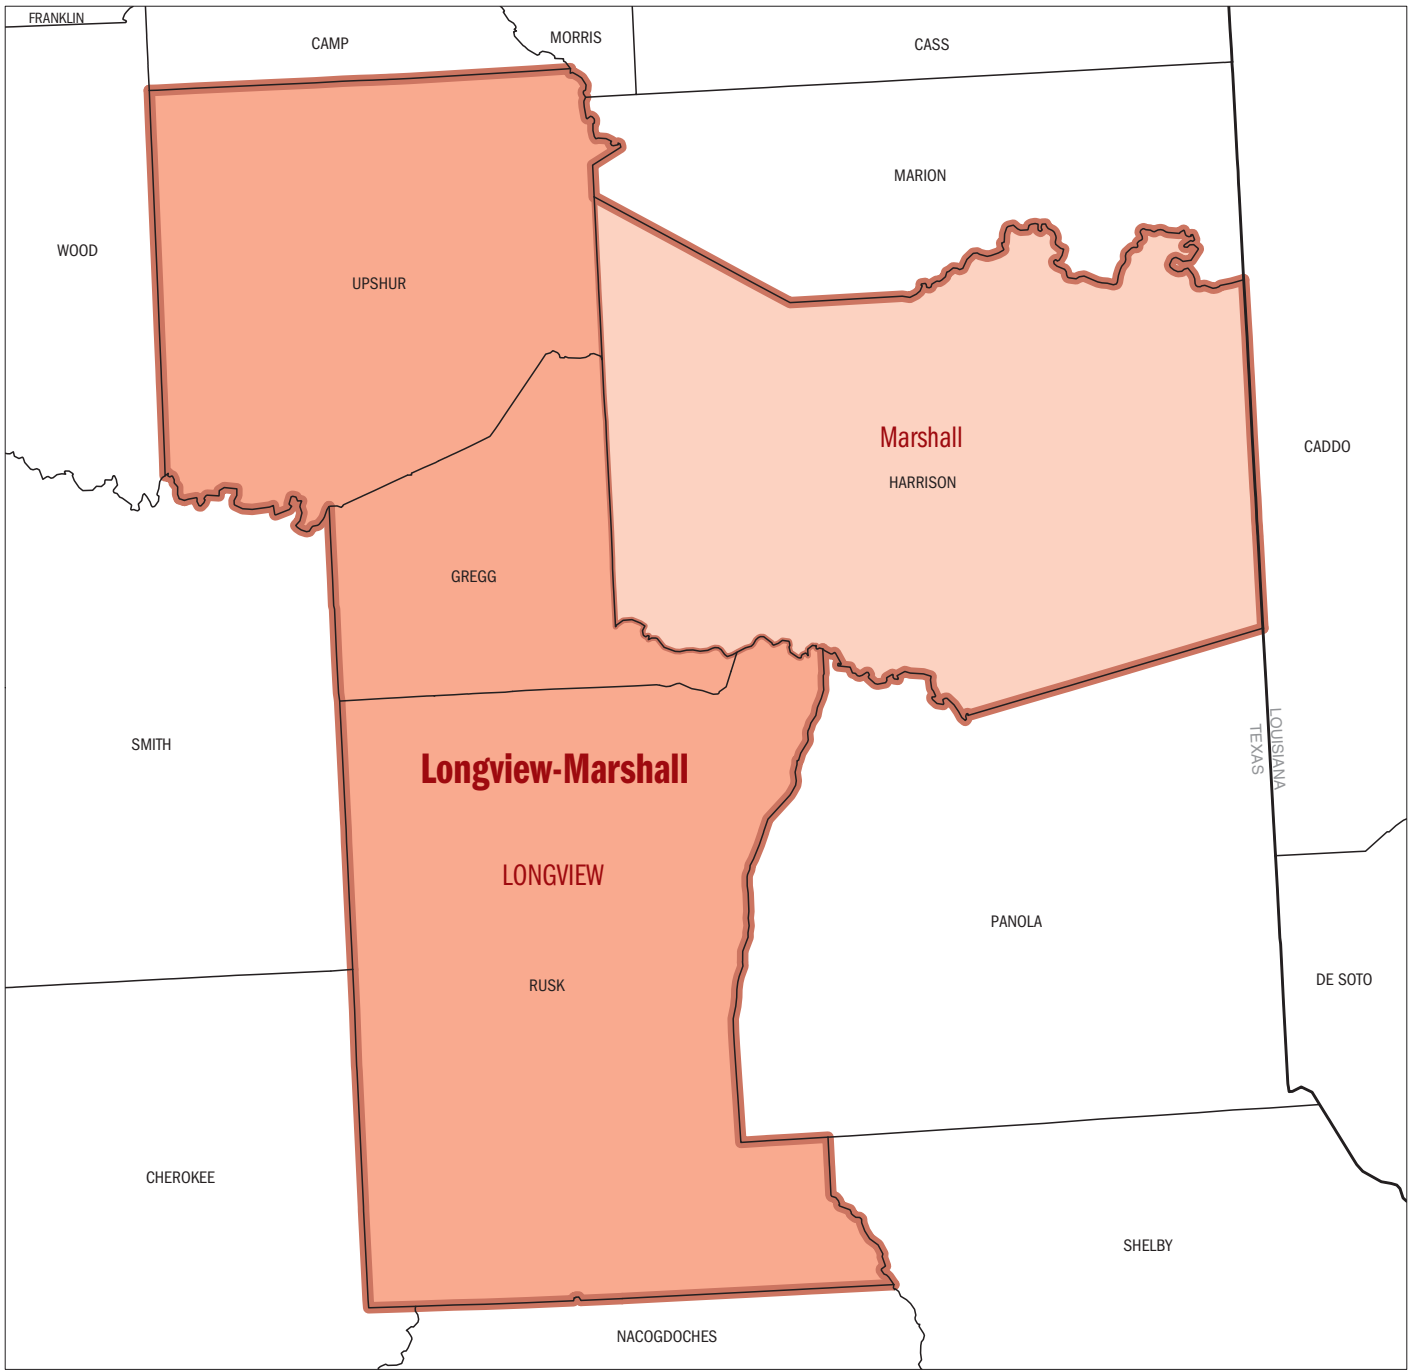

Longview-Marshall, TX Combined Statistical Area

- LEGEND**
- Dallas-Fort Worth** Combined Statistical Area
 - RICHMOND** Metropolitan Statistical Area
 - Concord** Micropolitan Statistical Area
 - TEXAS State
 - HARRIS County or Parish

Combined Statistical Area (CSA) and Metropolitan/Micropolitan Statistical Area (CBSA) boundaries and names are as of December 2006. All other boundaries and names are as of January 1, 2007.