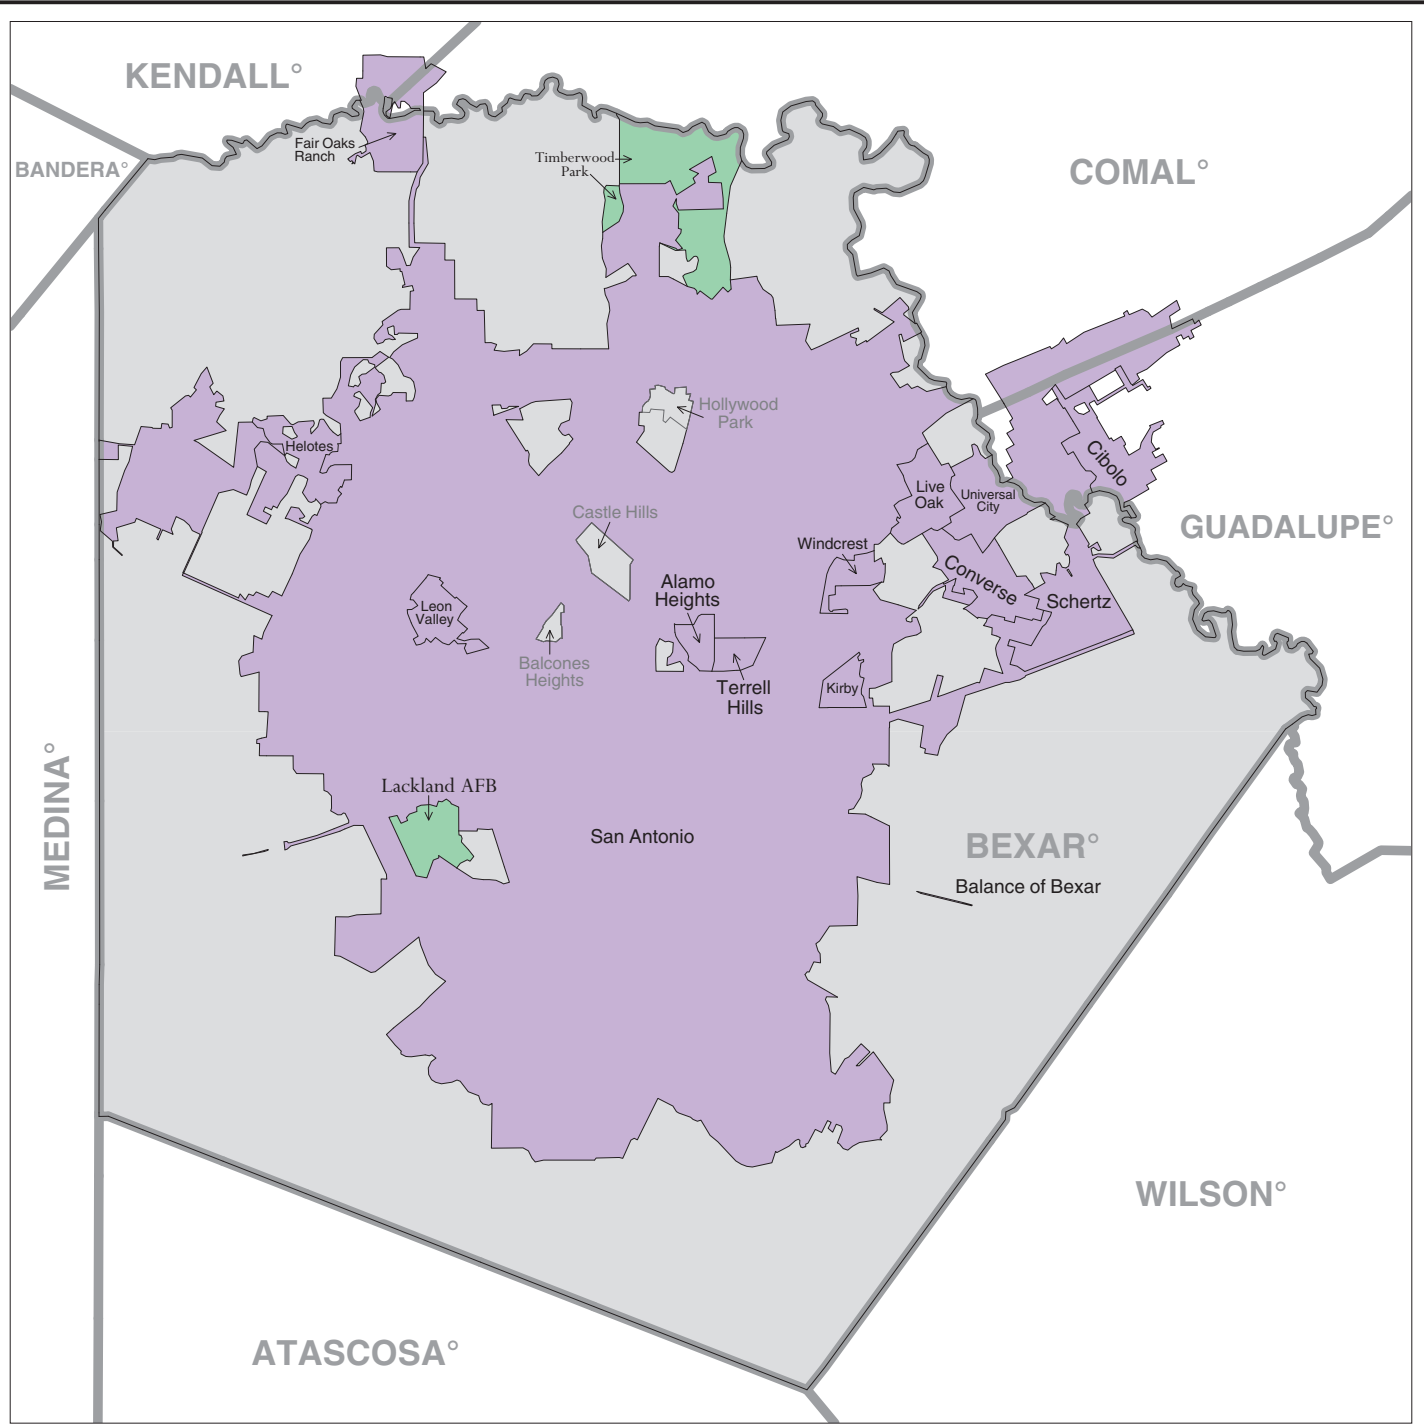

Bexar County, TX – Economic Places

Location in State

Legend

Places included in 2007 & 2002 Economic Census

- Hoover Incorporated Place / Minor Civil Division
- Balance of Jefferson County Remainder

Places added to the 2007 Economic Census

- Birmingham Incorporated Places / Minor Civil Division
- Concord Census Designated Place / Other Statistical Area

Places dropped for the 2007 Economic Census

- Irondale Incorporated Place / Minor Civil Division

Other Boundaries and Features

- BIBB County or Statistical Equivalent
- WISCONSIN State
- CANADA International
- Lake Michigan Waterbody

A degree (°) denotes that the county or statistical equivalent is in a Metropolitan Statistical Area. An asterisk (*) denotes that the county or statistical equivalent is in a Micropolitan Statistical Area. All boundaries are as of January 1, 2007.