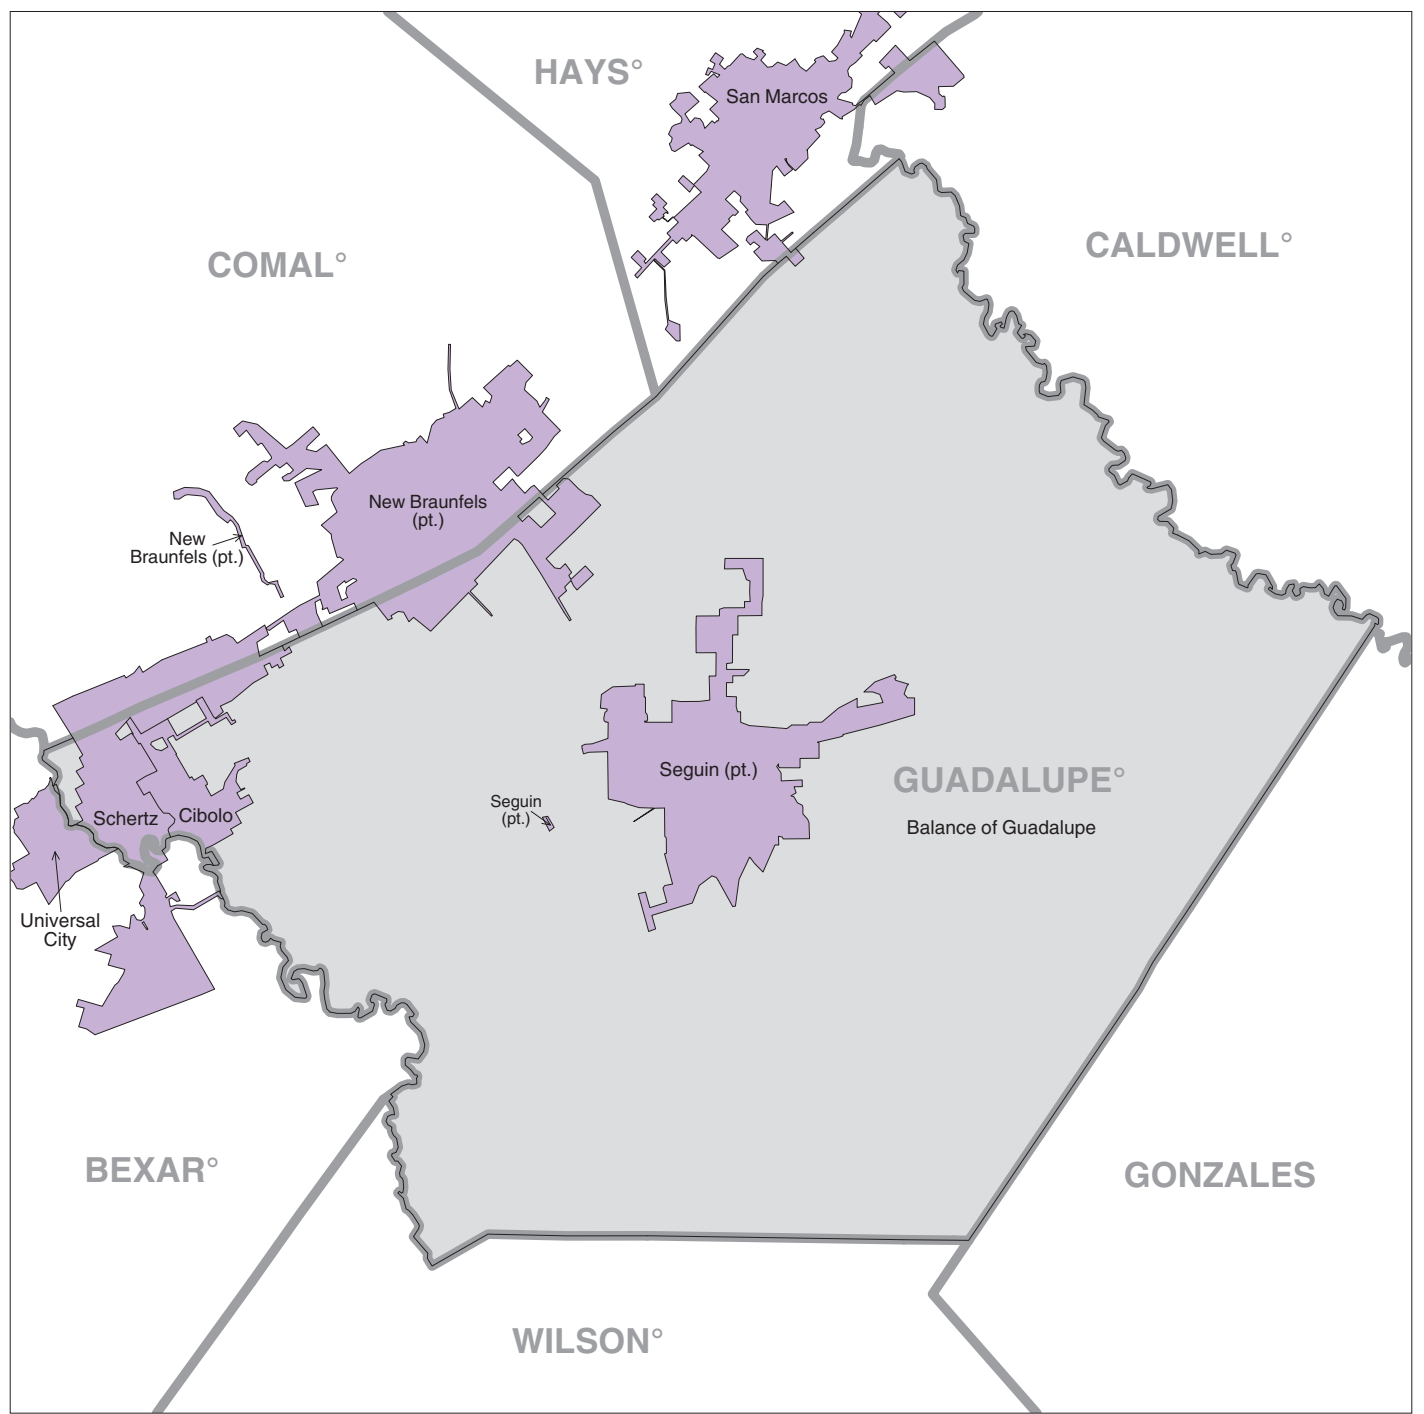

Guadalupe County, TX – Economic Places

Location in State

Legend

- Places included in 2007 & 2002 Economic Census**
- Hoover Incorporated Place / Minor Civil Division
 - Balance of Jefferson County Remainder
- Places added to the 2007 Economic Census**
- Birmingham Incorporated Places / Minor Civil Division
 - Concord Census Designated Place / Other Statistical Area
- Places dropped for the 2007 Economic Census**
- Irondale Incorporated Place / Minor Civil Division
- Other Boundaries and Features**
- BIBB County or Statistical Equivalent
 - WISCONSIN State
 - CANADA International
 - Lake Michigan Waterbody

A degree (°) denotes that the county or statistical equivalent is in a Metropolitan Statistical Area. An asterisk (*) denotes that the county or statistical equivalent is in a Micropolitan Statistical Area. All boundaries are as of January 1, 2007.