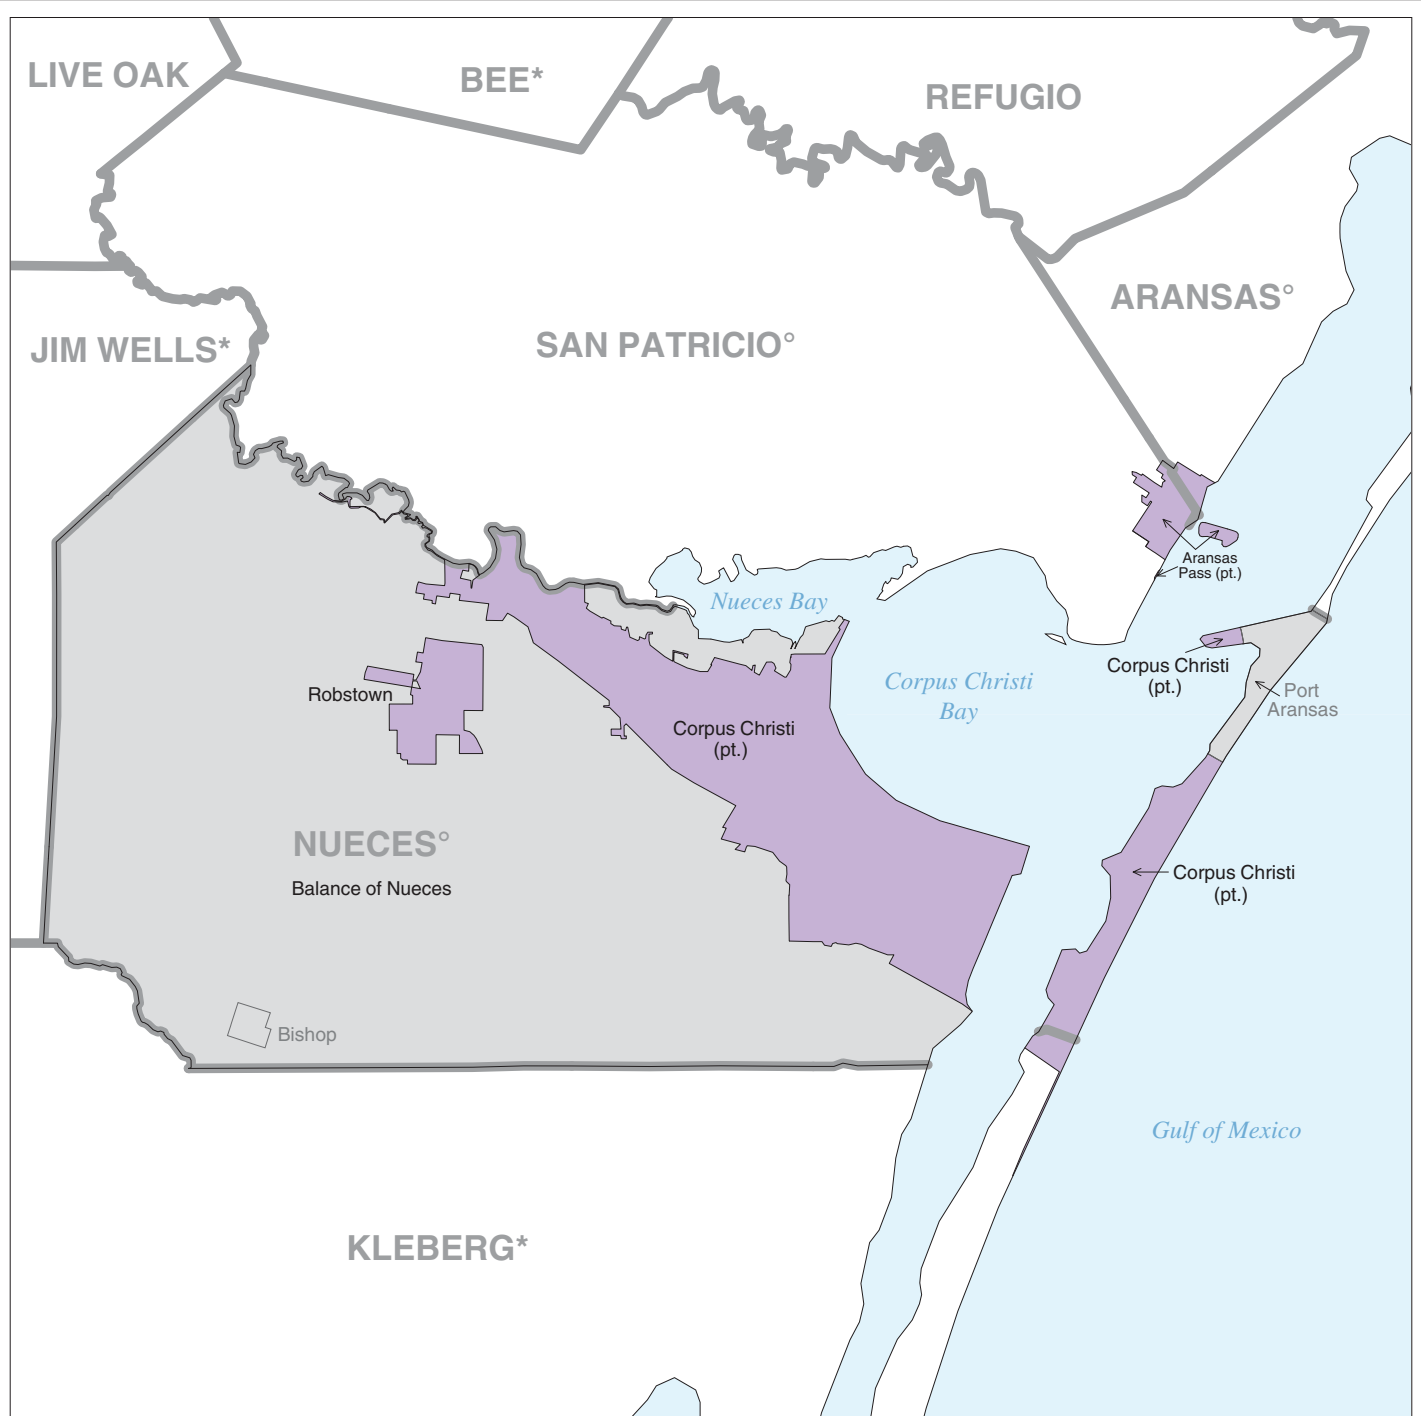

# Nueces County, TX – Economic Places

## Location in State

## Legend

- Places included in 2007 & 2002 Economic Census**
- Hoover  Incorporated Place / Minor Civil Division
  - Balance of Jefferson  County Remainder
- Places added to the 2007 Economic Census**
- Birmingham  Incorporated Places / Minor Civil Division
  - Concord  Census Designated Place / Other Statistical Area
- Places dropped for the 2007 Economic Census**
- Irondale  Incorporated Place / Minor Civil Division
- Other Boundaries and Features**
- BIBB  County or Statistical Equivalent
  - WISCONSIN  State
  - CANADA  International
  - Lake Michigan  Waterbody

**Note:** While the official boundaries for Ingleside and Portland economic places extend into Nueces County, they do not include any land area and are therefore not depicted on the map.