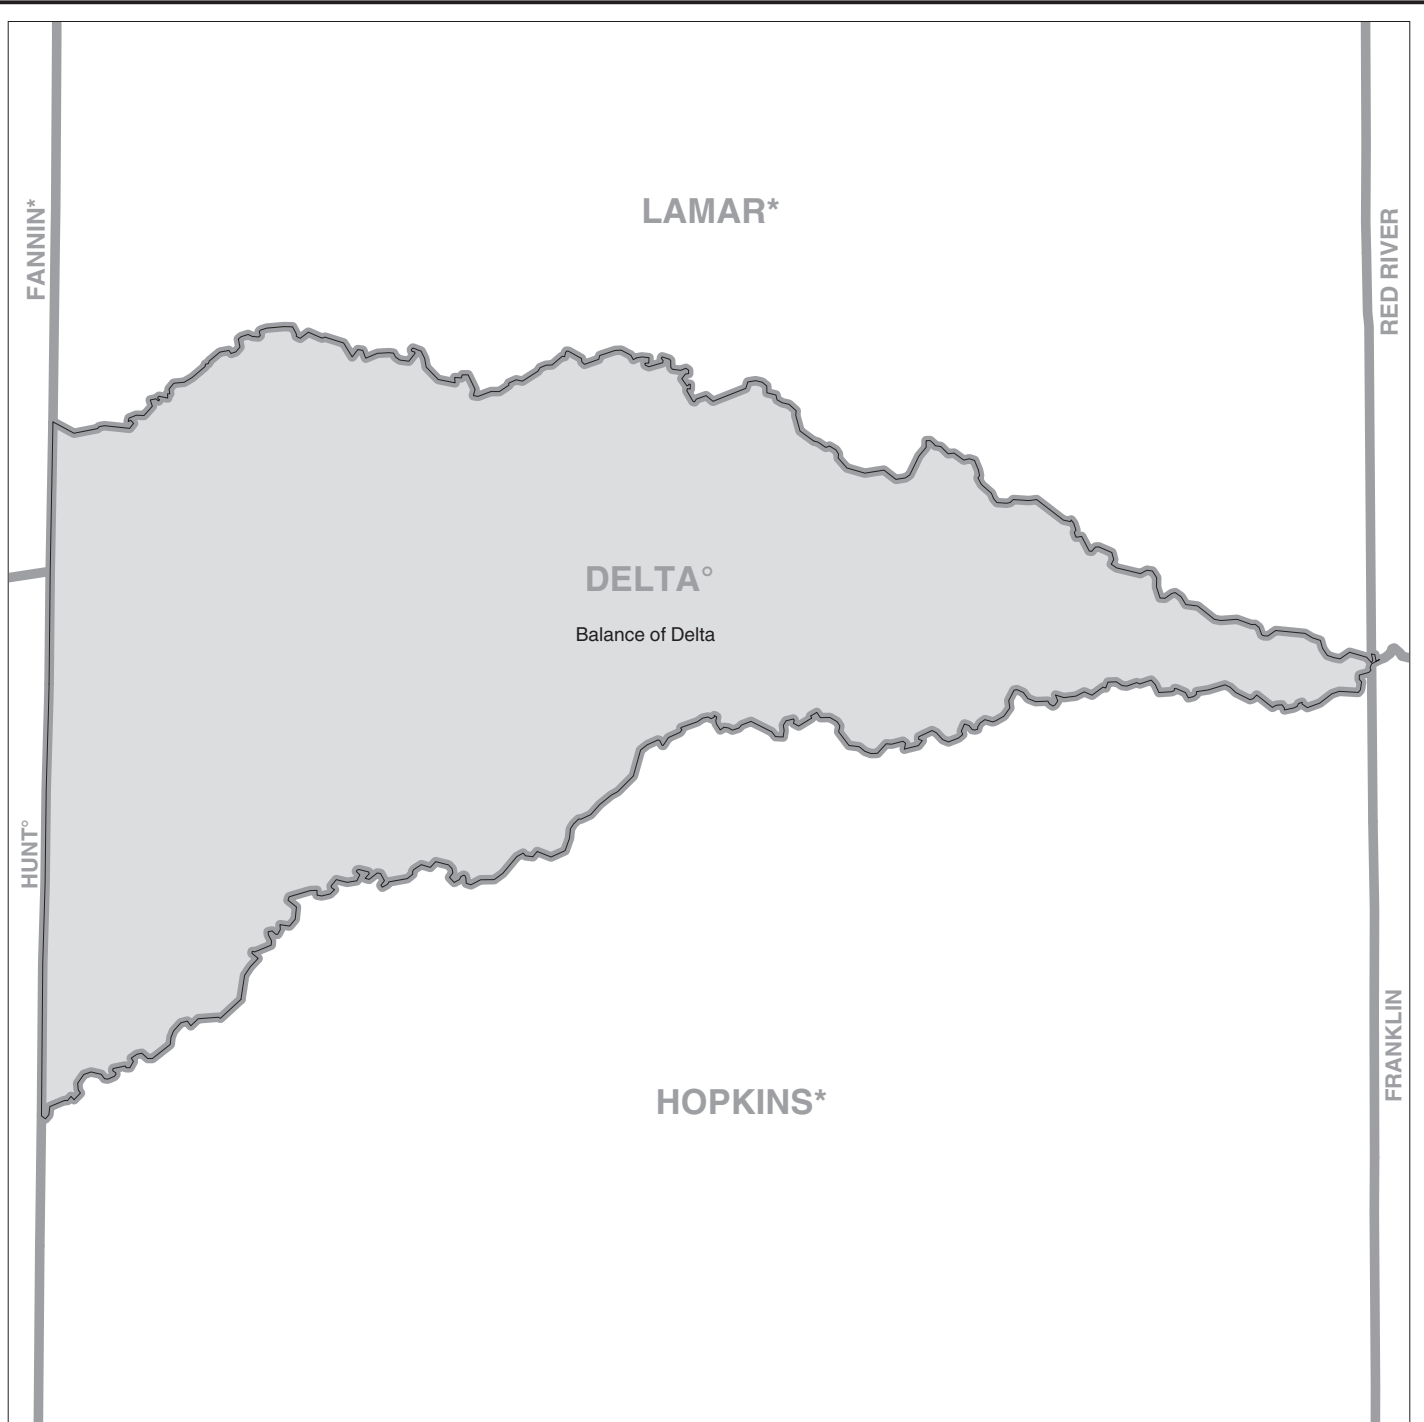

Delta County, TX – Economic Places

Location in State

Legend

Places included in 2007 & 2002 Economic Census

- Hoover Incorporated Place / Minor Civil Division
- Balance of Jefferson County Remainder

Places added to the 2007 Economic Census

- Birmingham Incorporated Places / Minor Civil Division
- Concord Census Designated Place / Other Statistical Area

Places dropped for the 2007 Economic Census

- Irondale Incorporated Place / Minor Civil Division

Other Boundaries and Features

- BIBB** County or Statistical Equivalent
- WISCONSIN** State
- CANADA** International
- Lake Michigan* Waterbody

A degree (°) denotes that the county or statistical equivalent is in a Metropolitan Statistical Area. An asterisk (*) denotes that the county or statistical equivalent is in a Micropolitan Statistical Area. All boundaries are as of January 1, 2007.