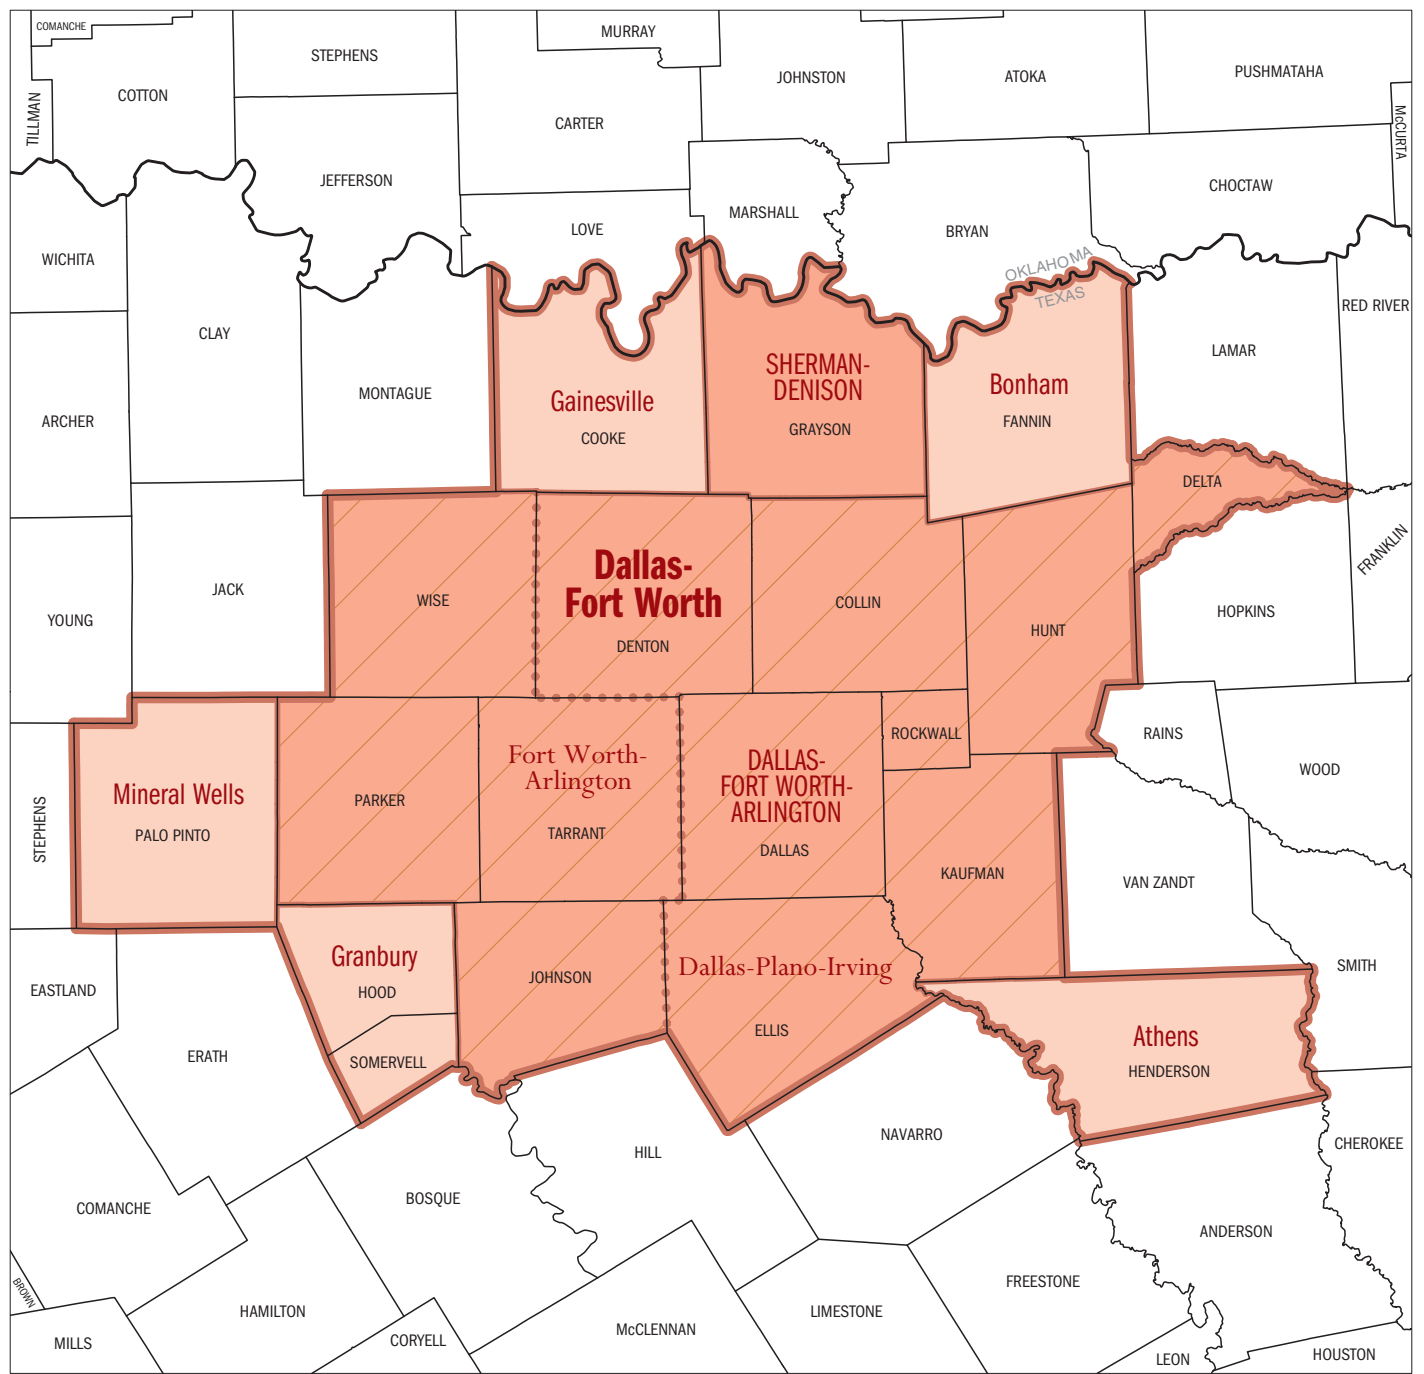

Dallas-Fort Worth, TX Combined Statistical Area

LEGEND

- Dallas-Fort Worth** Combined Statistical Area
- RICHMOND** Metropolitan Statistical Area
- Concord** Micropolitan Statistical Area
- Philadelphia** Metropolitan Division
- TEXAS** State
- HARRIS** County

Combined Statistical Area (CSA) and Metropolitan/Micropolitan Statistical Area (CBSA) boundaries and names are as of December 2006. All other boundaries and names are as of January 1, 2007.