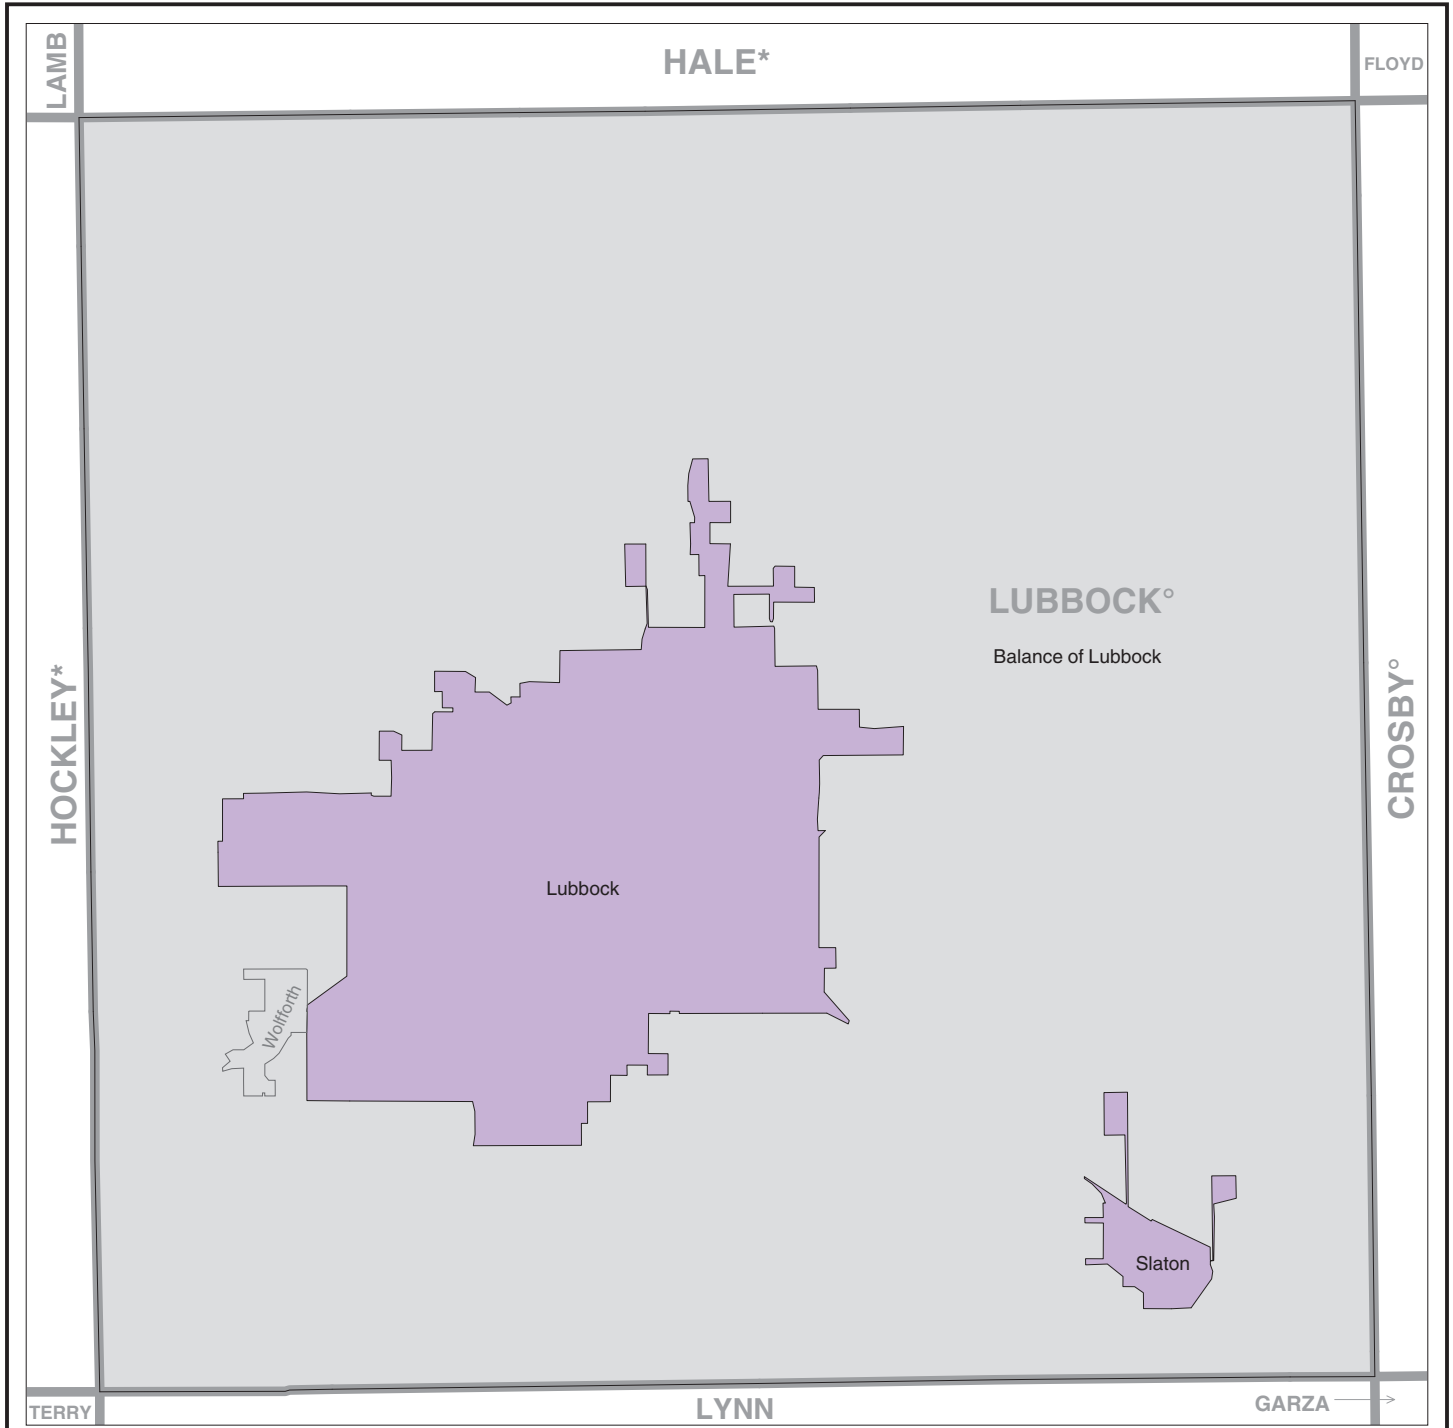

Lubbock County, TX – Economic Places

Location in State

Legend

Places included in 2007 & 2002 Economic Census

- Hoover Incorporated Place / Minor Civil Division
- Balance of Jefferson County Remainder

Places added to the 2007 Economic Census

- Birmingham Incorporated Places / Minor Civil Division
- Concord Census Designated Place / Other Statistical Area

Places dropped for the 2007 Economic Census

- Irondale Incorporated Place / Minor Civil Division

Other Boundaries and Features

- BIBB County or Statistical Equivalent
- WISCONSIN State
- CANADA International
- Lake Michigan Waterbody

A degree (°) denotes that the county or statistical equivalent is in a Metropolitan Statistical Area. An asterisk (*) denotes that the county or statistical equivalent is in a Micropolitan Statistical Area. All boundaries are as of January 1, 2007.