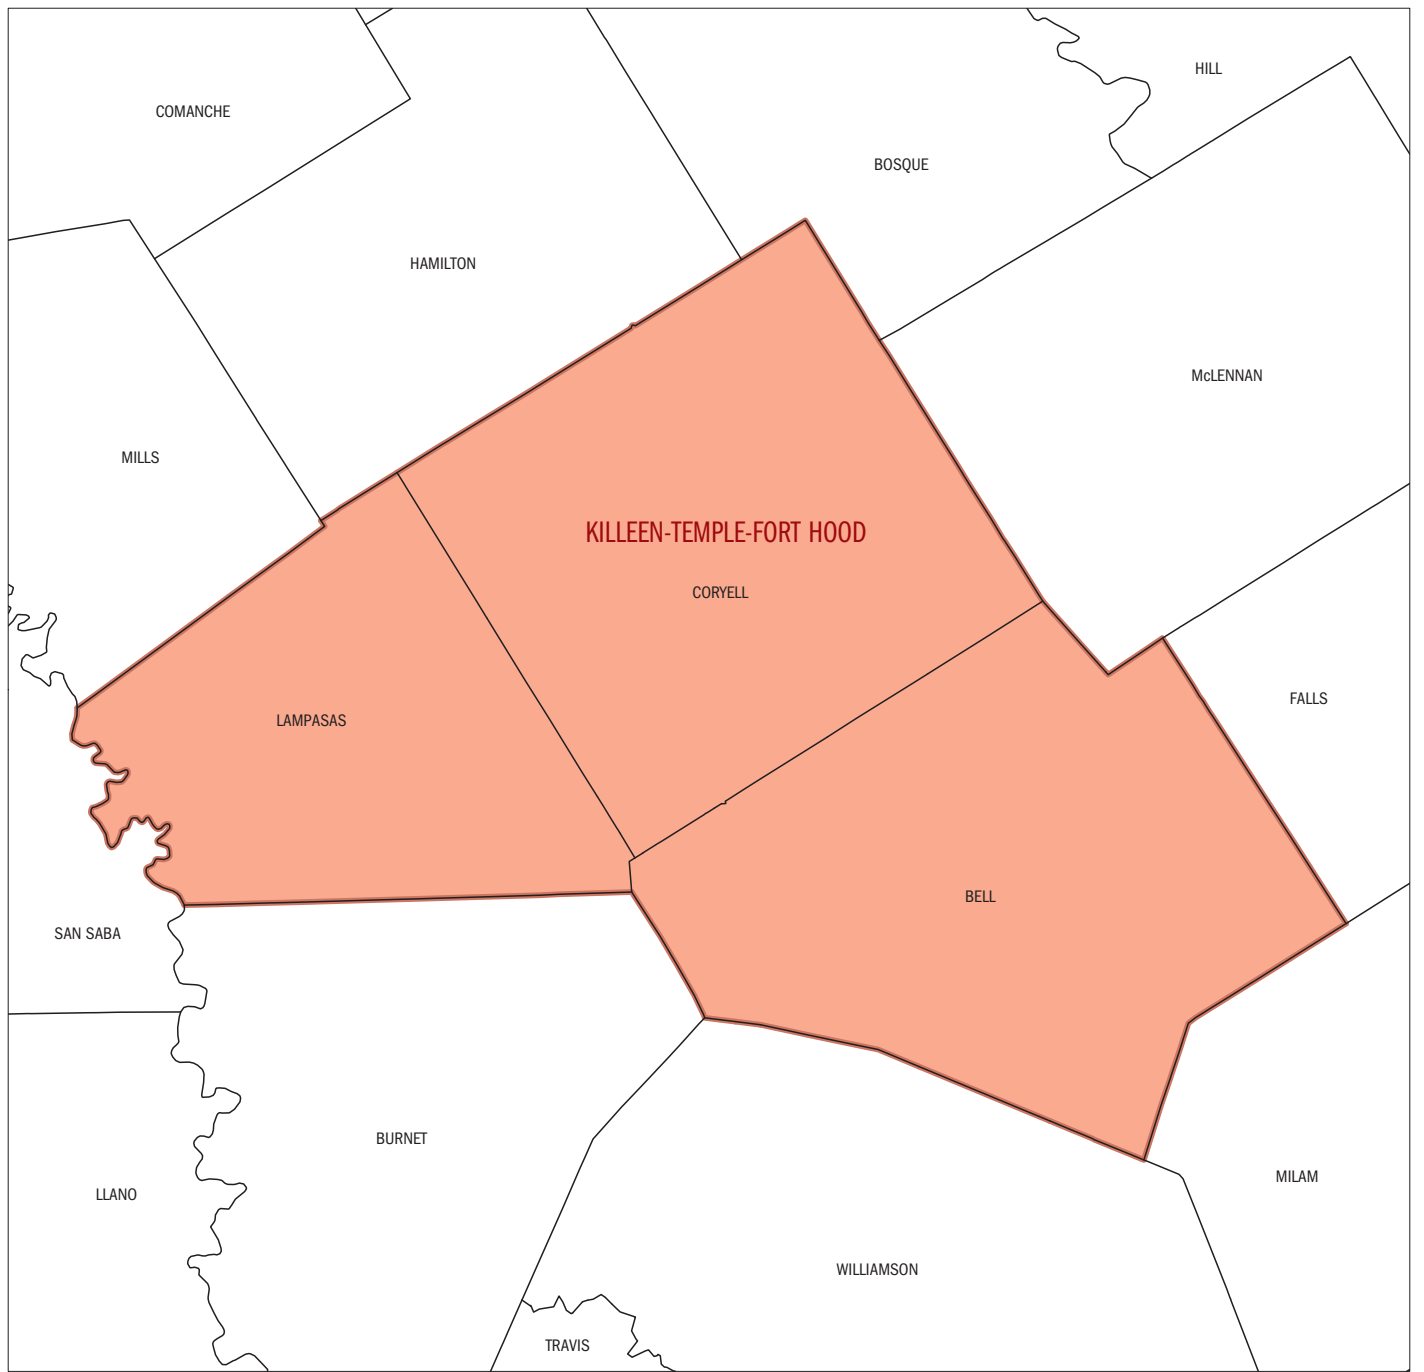

Killeen-Temple-Fort Hood, TX Metropolitan Statistical Area

LEGEND

RICHMOND  Metropolitan Statistical Area

HARRIS  County

Combined Statistical Area (CSA) and Metropolitan/Micropolitan Statistical Area (CBSA) boundaries and names are as of December 2006. All other boundaries and names are as of January 1, 2007.