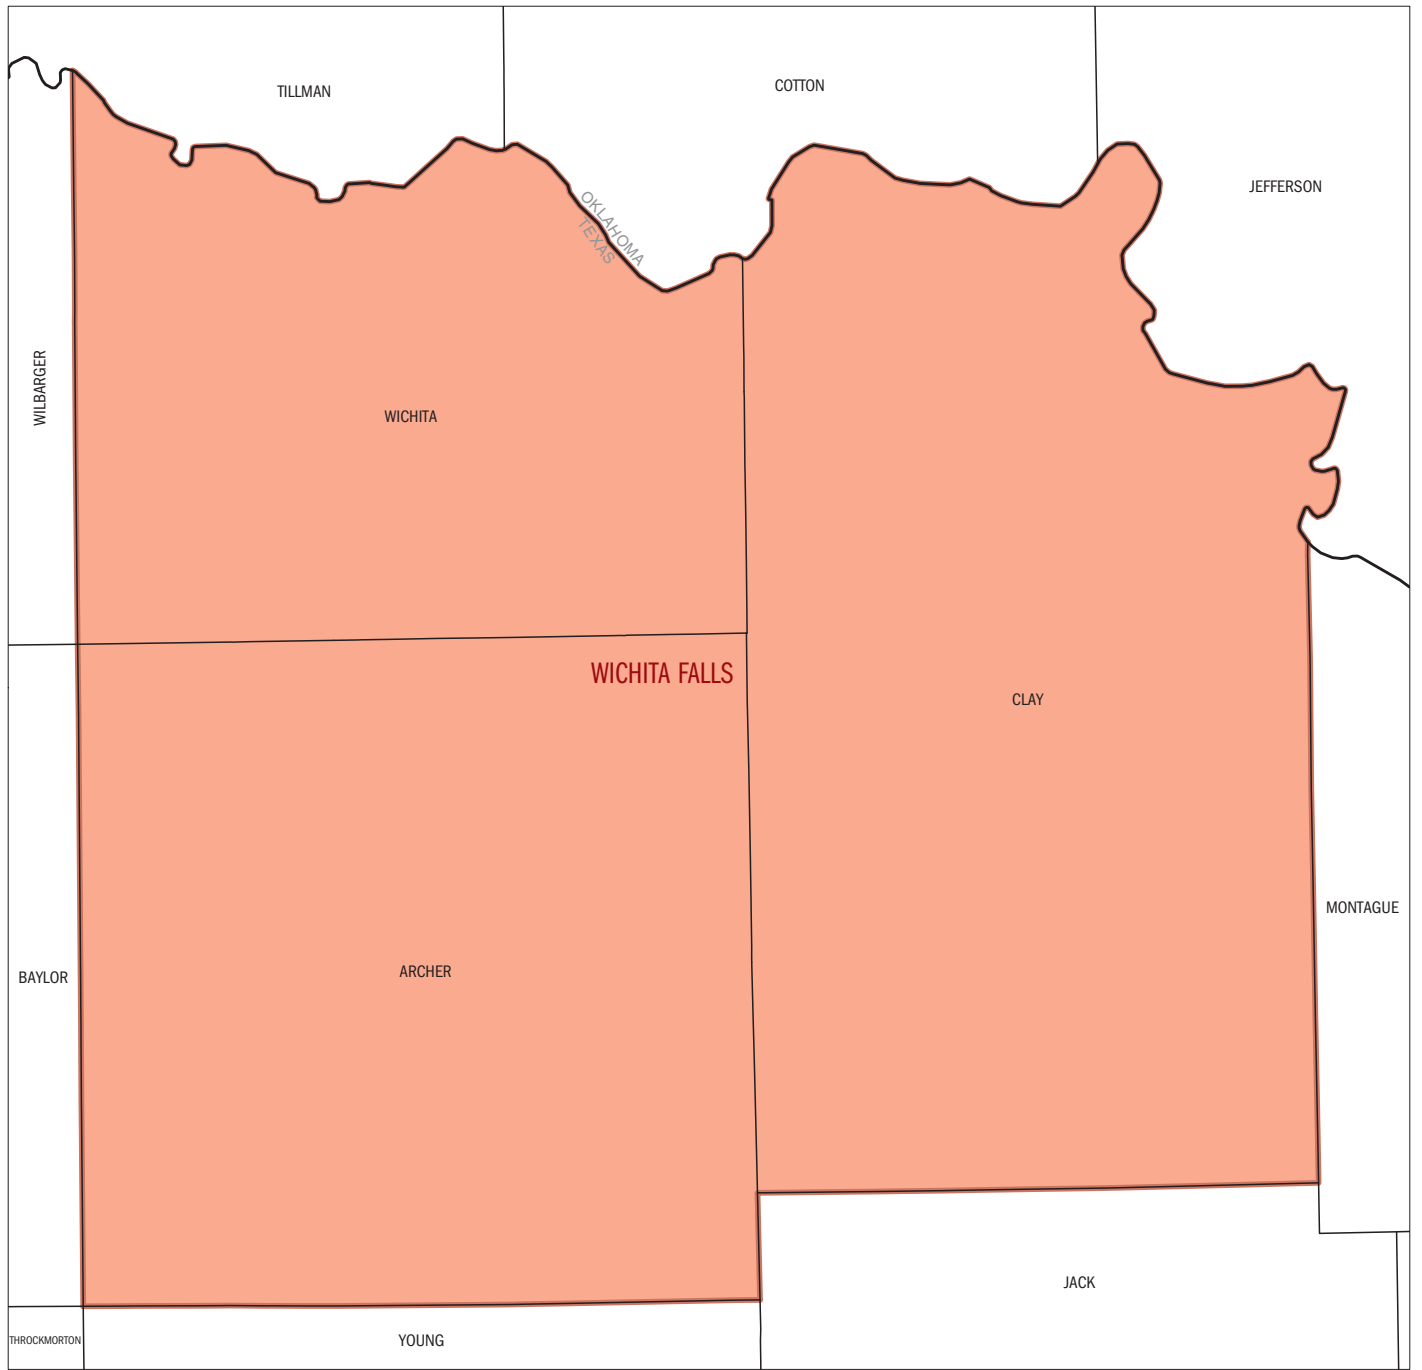

# Wichita Falls, TX Metropolitan Statistical Area

- LEGEND**
- **RICHMOND** Metropolitan Statistical Area
  - **TEXAS** State
  - **HARRIS** County

Combined Statistical Area (CSA) and Metropolitan/Micropolitan Statistical Area (CBSA) boundaries and names are as of December 2006. All other boundaries and names are as of January 1, 2007.