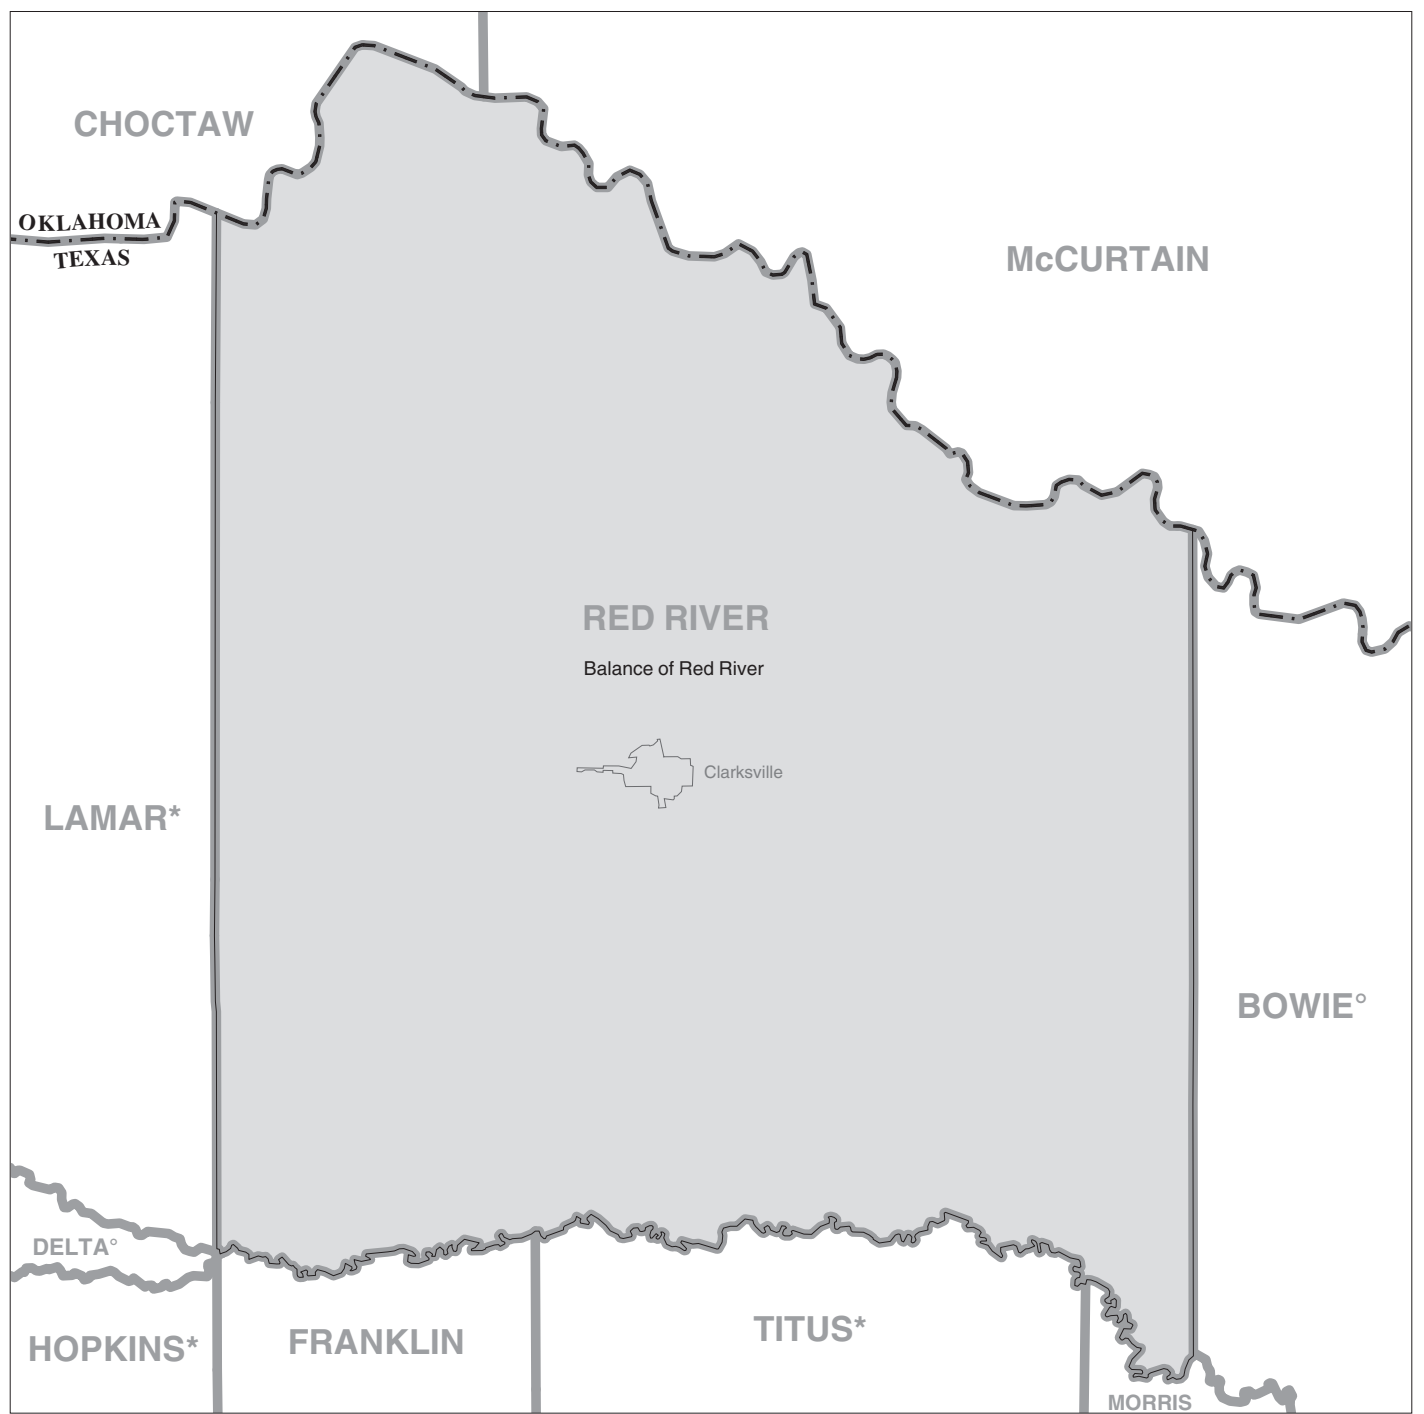

Red River County, TX – Economic Places

Location in State

Legend

- Places included in 2007 & 2002 Economic Census**
- Hoover Incorporated Place / Minor Civil Division
 - Balance of Jefferson County Remainder
- Places added to the 2007 Economic Census**
- Birmingham Incorporated Places / Minor Civil Division
 - Concord Census Designated Place / Other Statistical Area
- Places dropped for the 2007 Economic Census**
- Irondale Incorporated Place / Minor Civil Division
- Other Boundaries and Features**
- BIBB County or Statistical Equivalent
 - WISCONSIN State
 - CANADA International
 - Lake Michigan Waterbody

A degree (°) denotes that the county or statistical equivalent is in a Metropolitan Statistical Area. An asterisk (*) denotes that the county or statistical equivalent is in a Micropolitan Statistical Area. All boundaries are as of January 1, 2007.