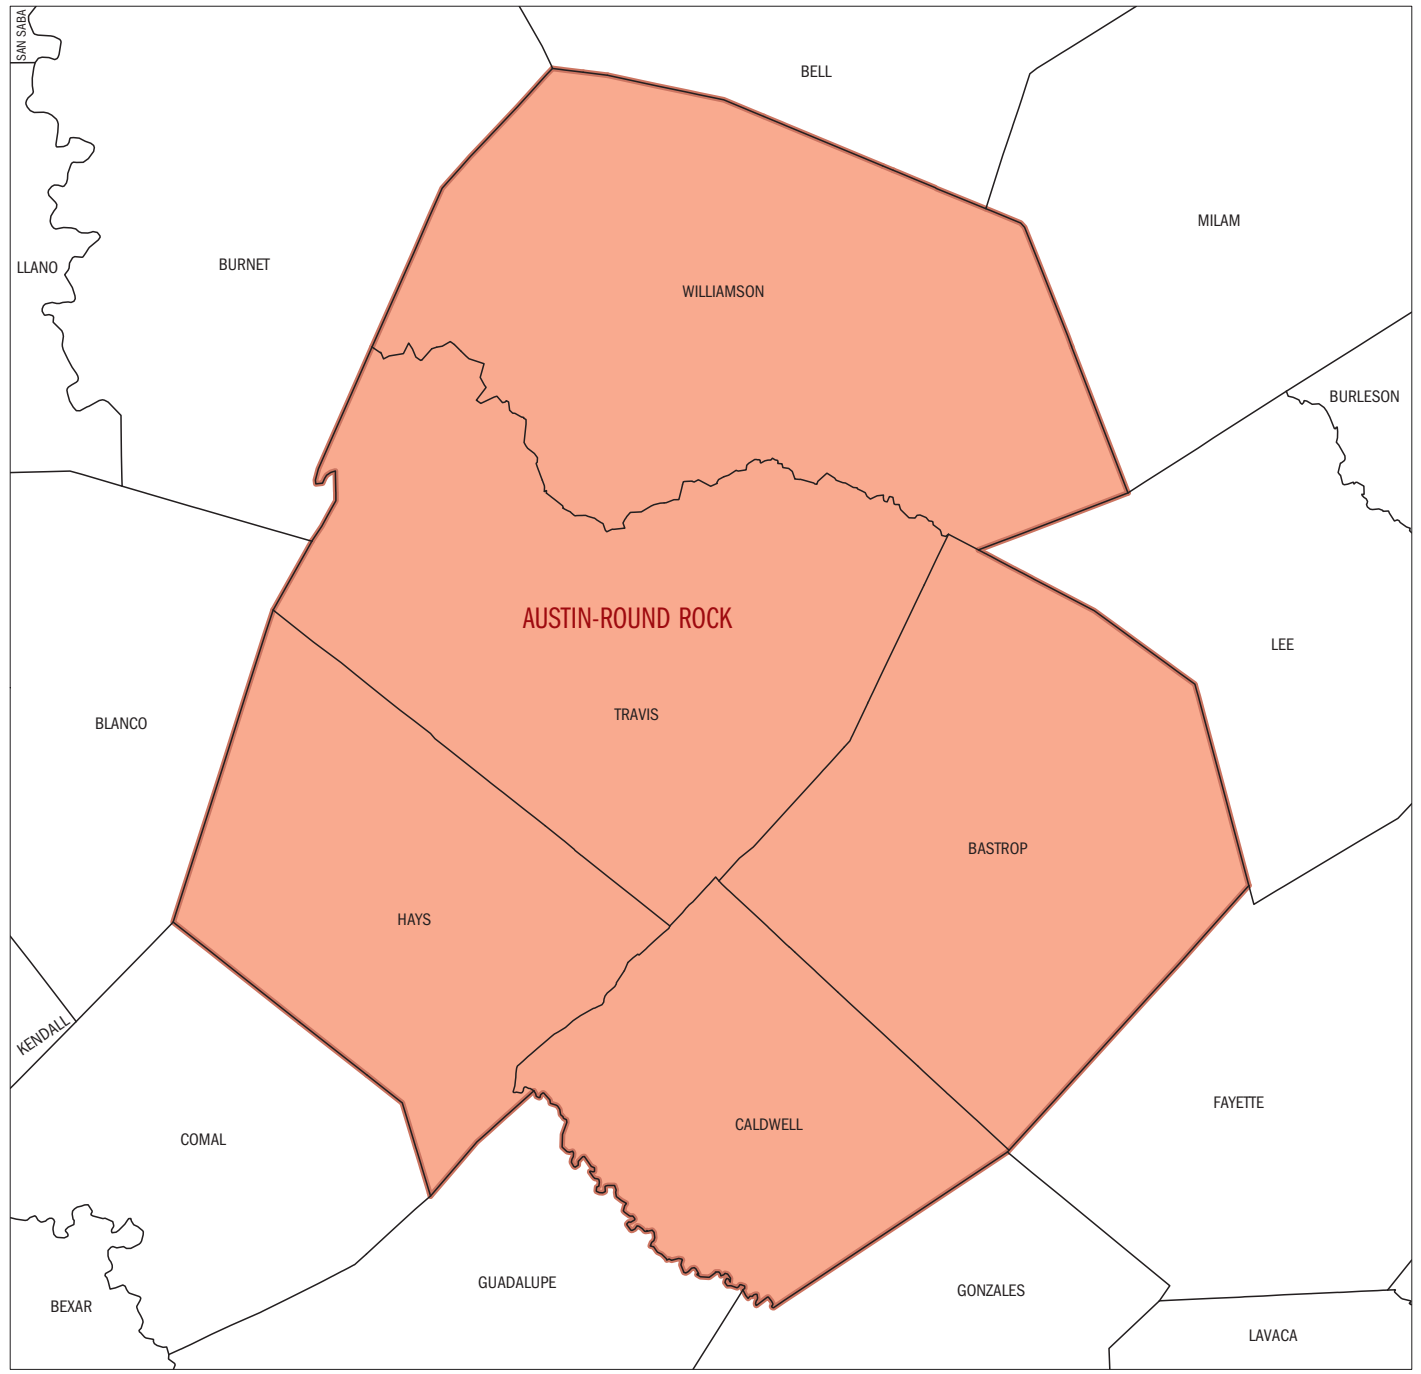

Austin-Round Rock, TX Metropolitan Statistical Area

LEGEND
RICHMOND Metropolitan Statistical Area
HARRIS County

Combined Statistical Area (CSA) and Metropolitan/Micropolitan Statistical Area (CBSA) boundaries and names are as of December 2006. All other boundaries and names are as of January 1, 2007.