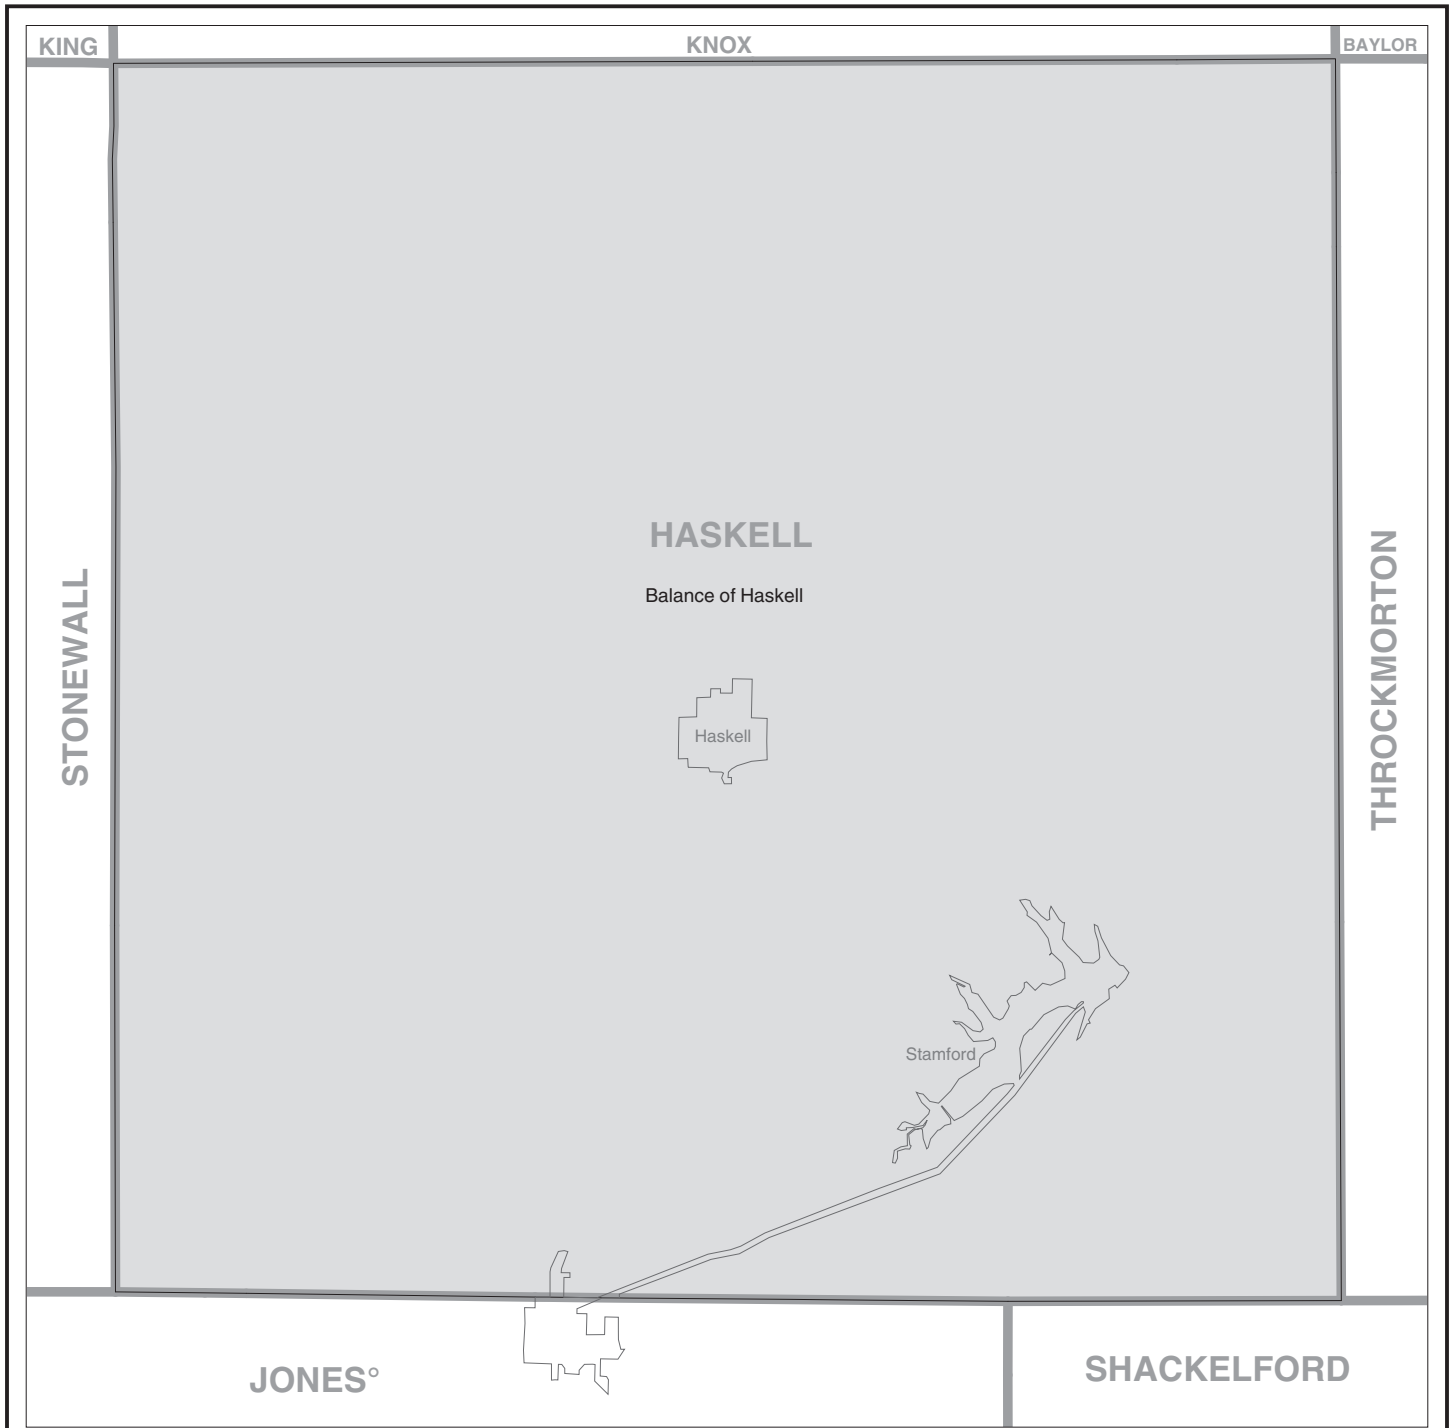

Haskell County, TX – Economic Places

Location in State

Legend

Places included in 2007 & 2002 Economic Census

- Hoover Incorporated Place / Minor Civil Division
- Balance of Jefferson County Remainder

Places added to the 2007 Economic Census

- Birmingham Incorporated Places / Minor Civil Division
- Concord Census Designated Place / Other Statistical Area

Places dropped for the 2007 Economic Census

- Irondale Incorporated Place / Minor Civil Division

Other Boundaries and Features

- BIBB County or Statistical Equivalent
- WISCONSIN State
- CANADA International
- Lake Michigan Waterbody

A degree (°) denotes that the county or statistical equivalent is in a Metropolitan Statistical Area. An asterisk (*) denotes that the county or statistical equivalent is in a Micropolitan Statistical Area. All boundaries are as of January 1, 2007.