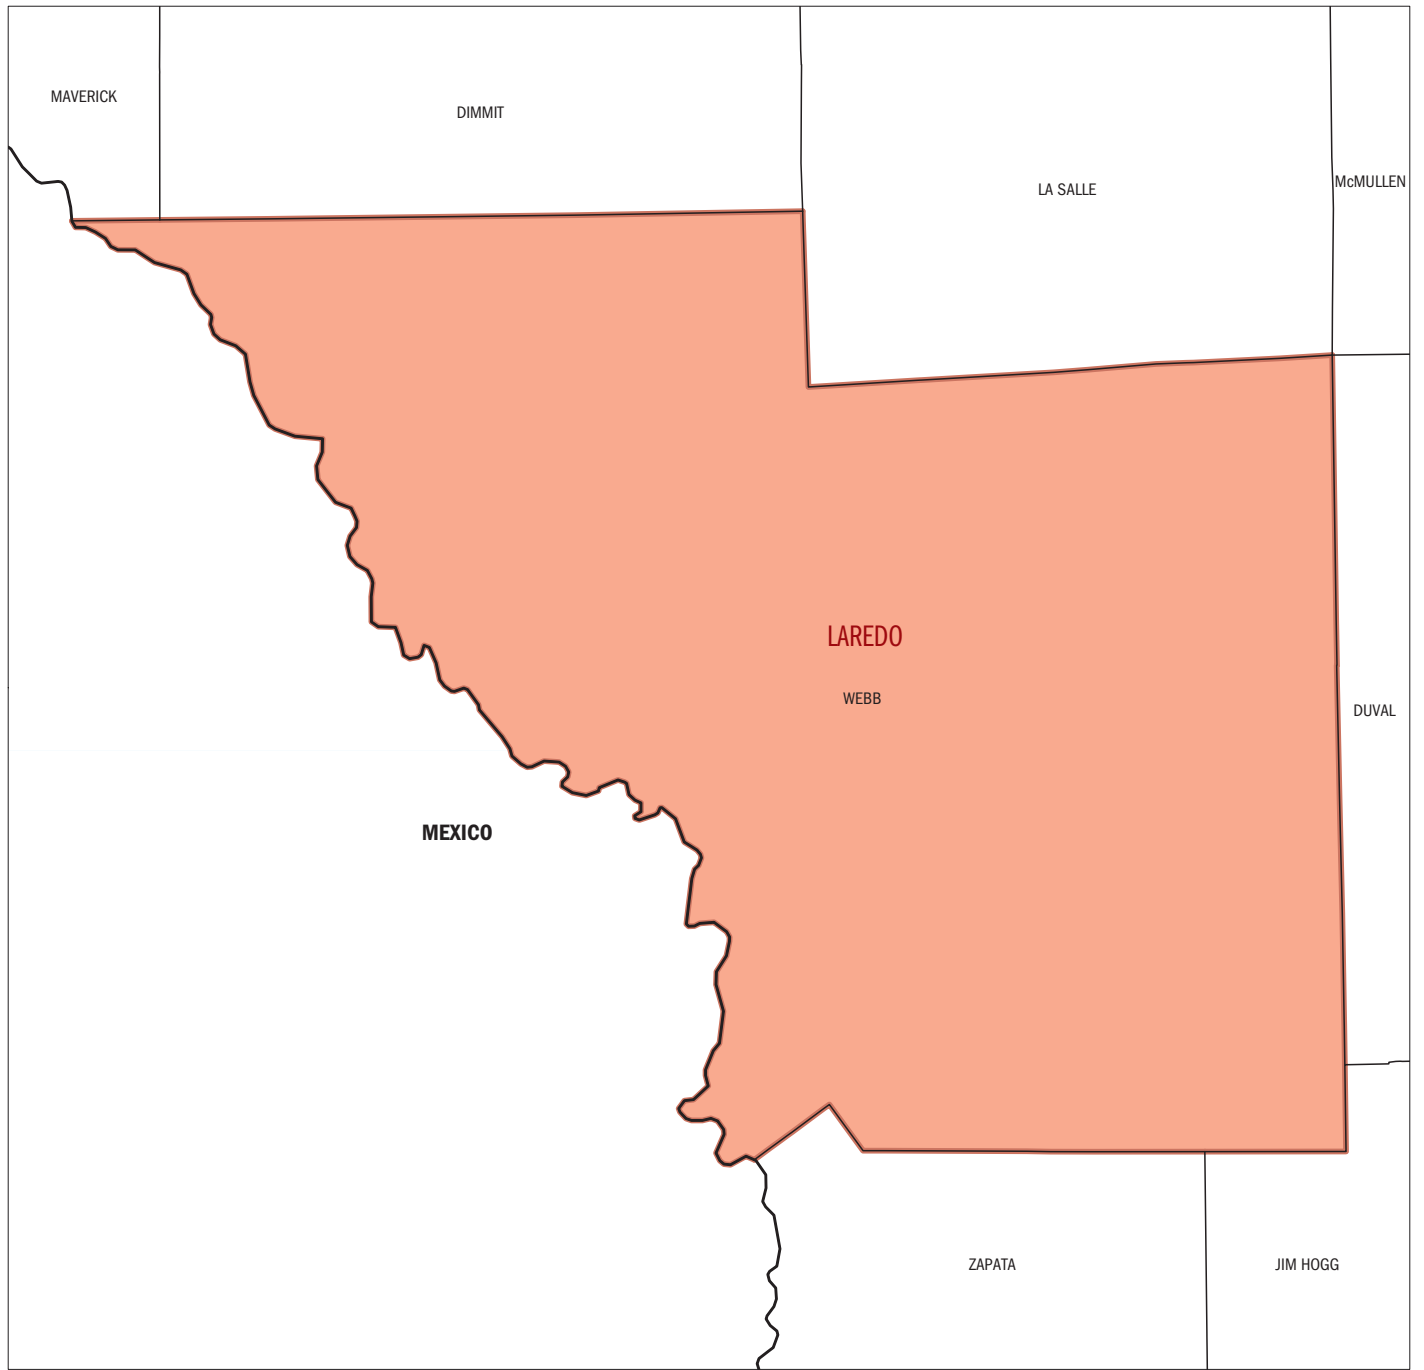

Laredo, TX Metropolitan Statistical Area

- LEGEND**
- RICHMOND** Metropolitan Statistical Area
 - MEXICO** International
 - HARRIS** County

Combined Statistical Area (CSA) and Metropolitan/Micropolitan Statistical Area (CBSA) boundaries and names are as of December 2006. All other boundaries and names are as of January 1, 2007.