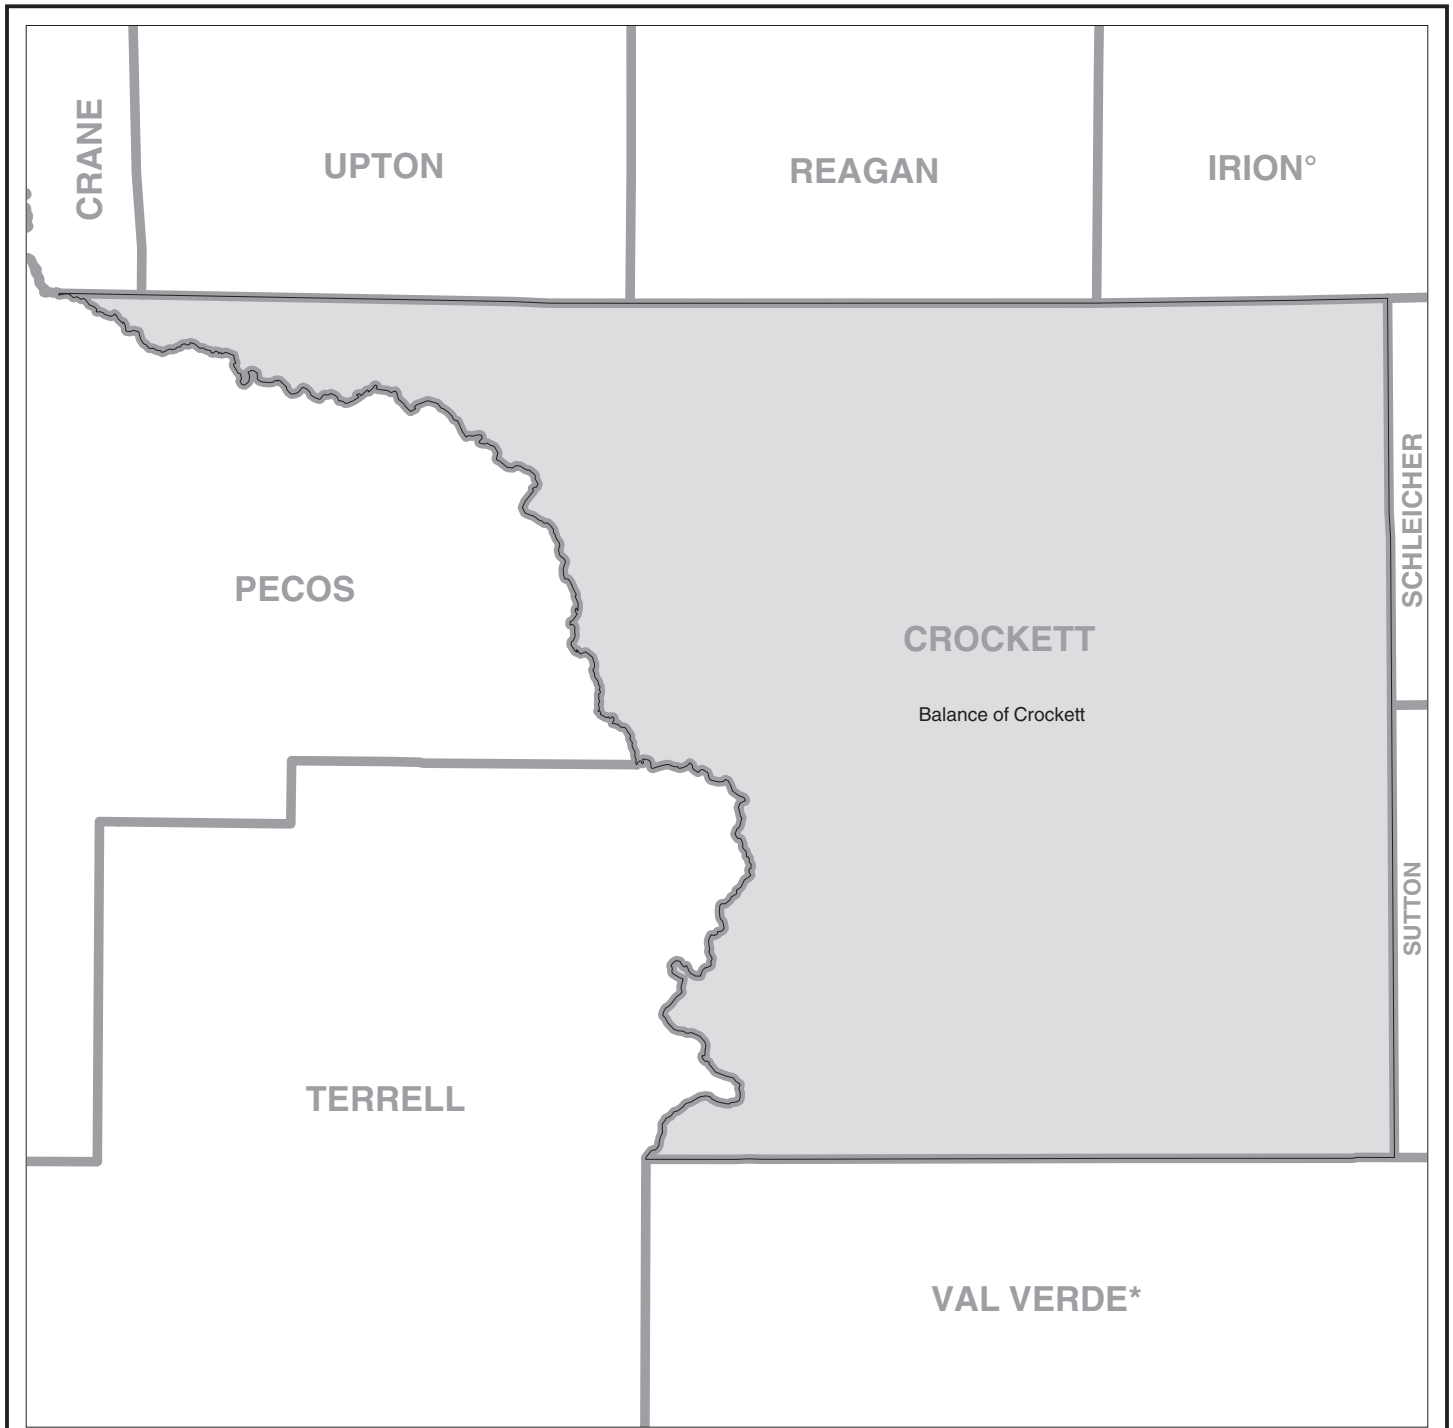

Crockett County, TX – Economic Places

Location in State

Legend

- Places included in 2007 & 2002 Economic Census**
- Hoover Incorporated Place / Minor Civil Division
 - Balance of Jefferson County Remainder
- Places added to the 2007 Economic Census**
- Birmingham Incorporated Places / Minor Civil Division
 - Concord Census Designated Place / Other Statistical Area
- Places dropped for the 2007 Economic Census**
- Irondale Incorporated Place / Minor Civil Division
- Other Boundaries and Features**
- BIBB County or Statistical Equivalent
 - WISCONSIN State
 - CANADA International
 - Lake Michigan Waterbody

A degree (°) denotes that the county or statistical equivalent is in a Metropolitan Statistical Area. An asterisk (*) denotes that the county or statistical equivalent is in a Micropolitan Statistical Area. All boundaries are as of January 1, 2007.