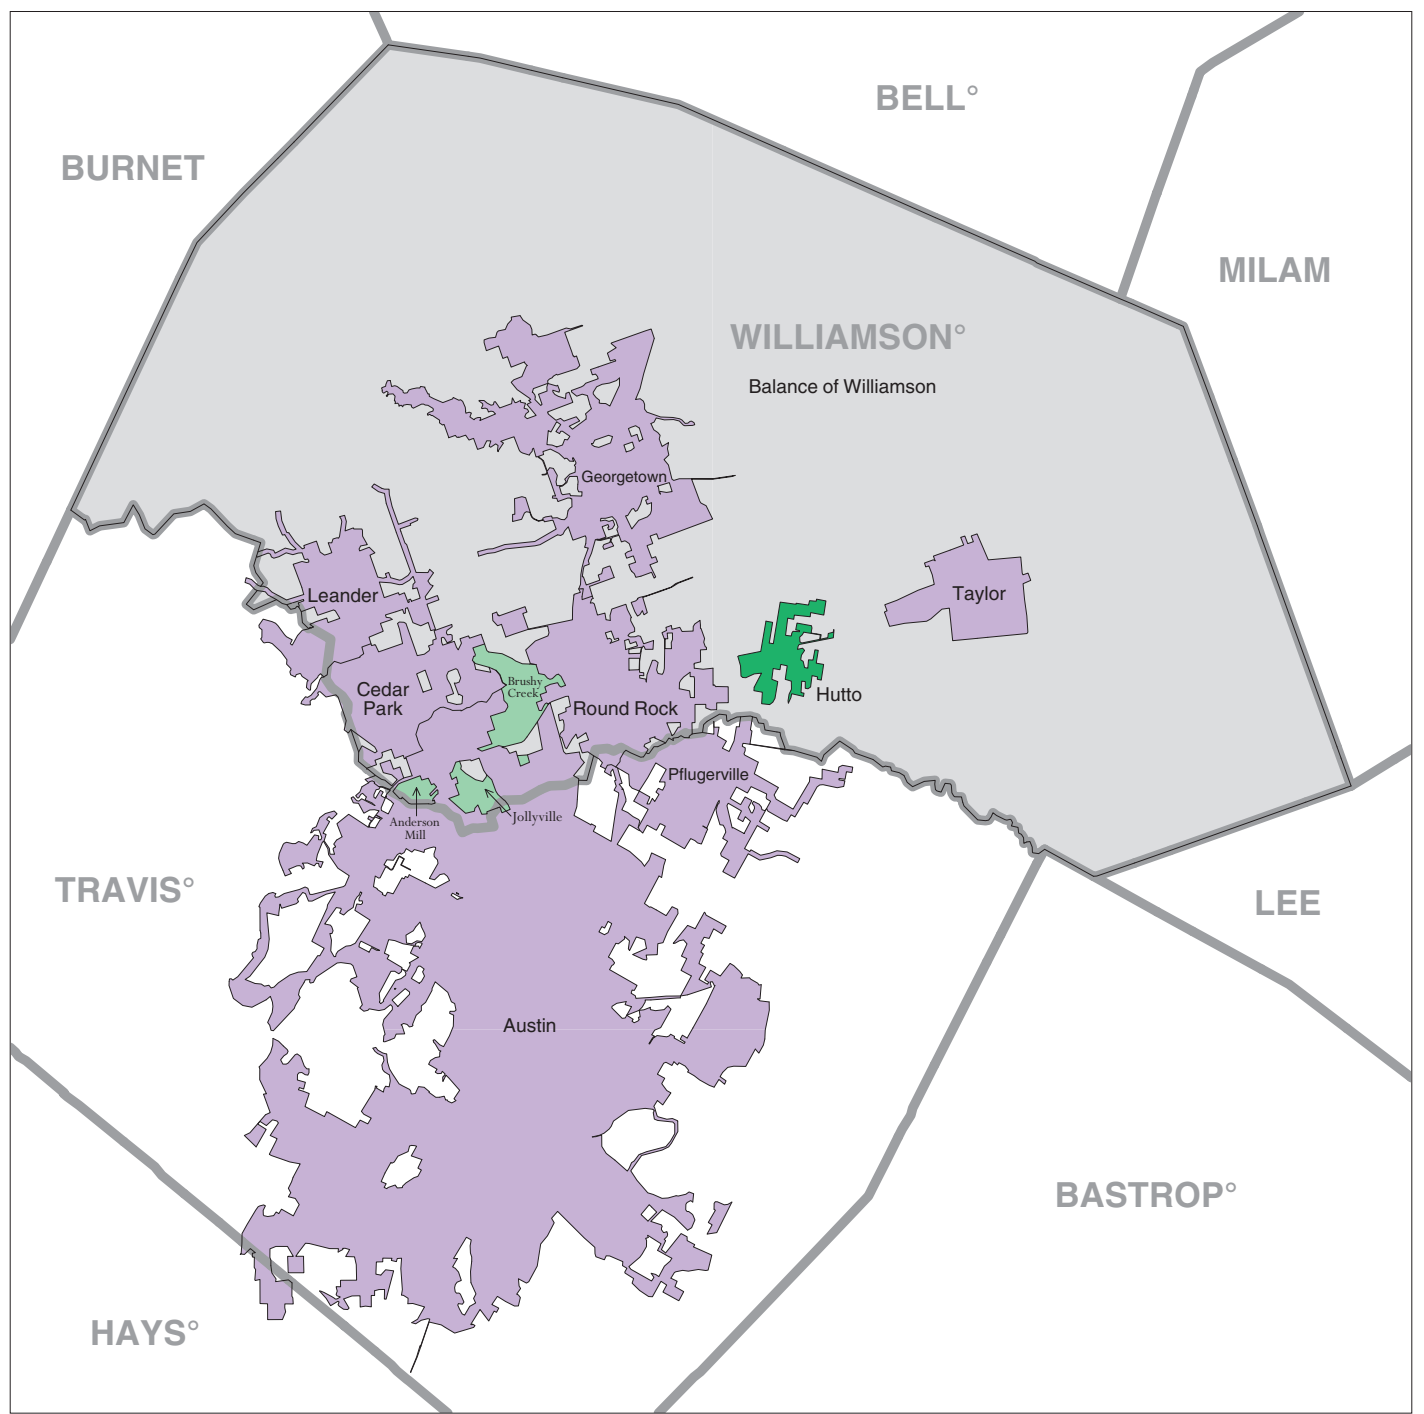

Williamson County, TX – Economic Places

Location in State

Legend

Places included in 2007 & 2002 Economic Census

- Hoover Incorporated Place / Minor Civil Division
- Balance of Jefferson County Remainder

Places added to the 2007 Economic Census

- Birmingham Incorporated Places / Minor Civil Division
- Concord Census Designated Place / Other Statistical Area

Places dropped for the 2007 Economic Census

- Irondale Incorporated Place / Minor Civil Division

Other Boundaries and Features

- BIBB County or Statistical Equivalent
- WISCONSIN State
- CANADA International
- Lake Michigan Waterbody

A degree (°) denotes that the county or statistical equivalent is in a Metropolitan Statistical Area. An asterisk (*) denotes that the county or statistical equivalent is in a Micropolitan Statistical Area. All boundaries are as of January 1, 2007.