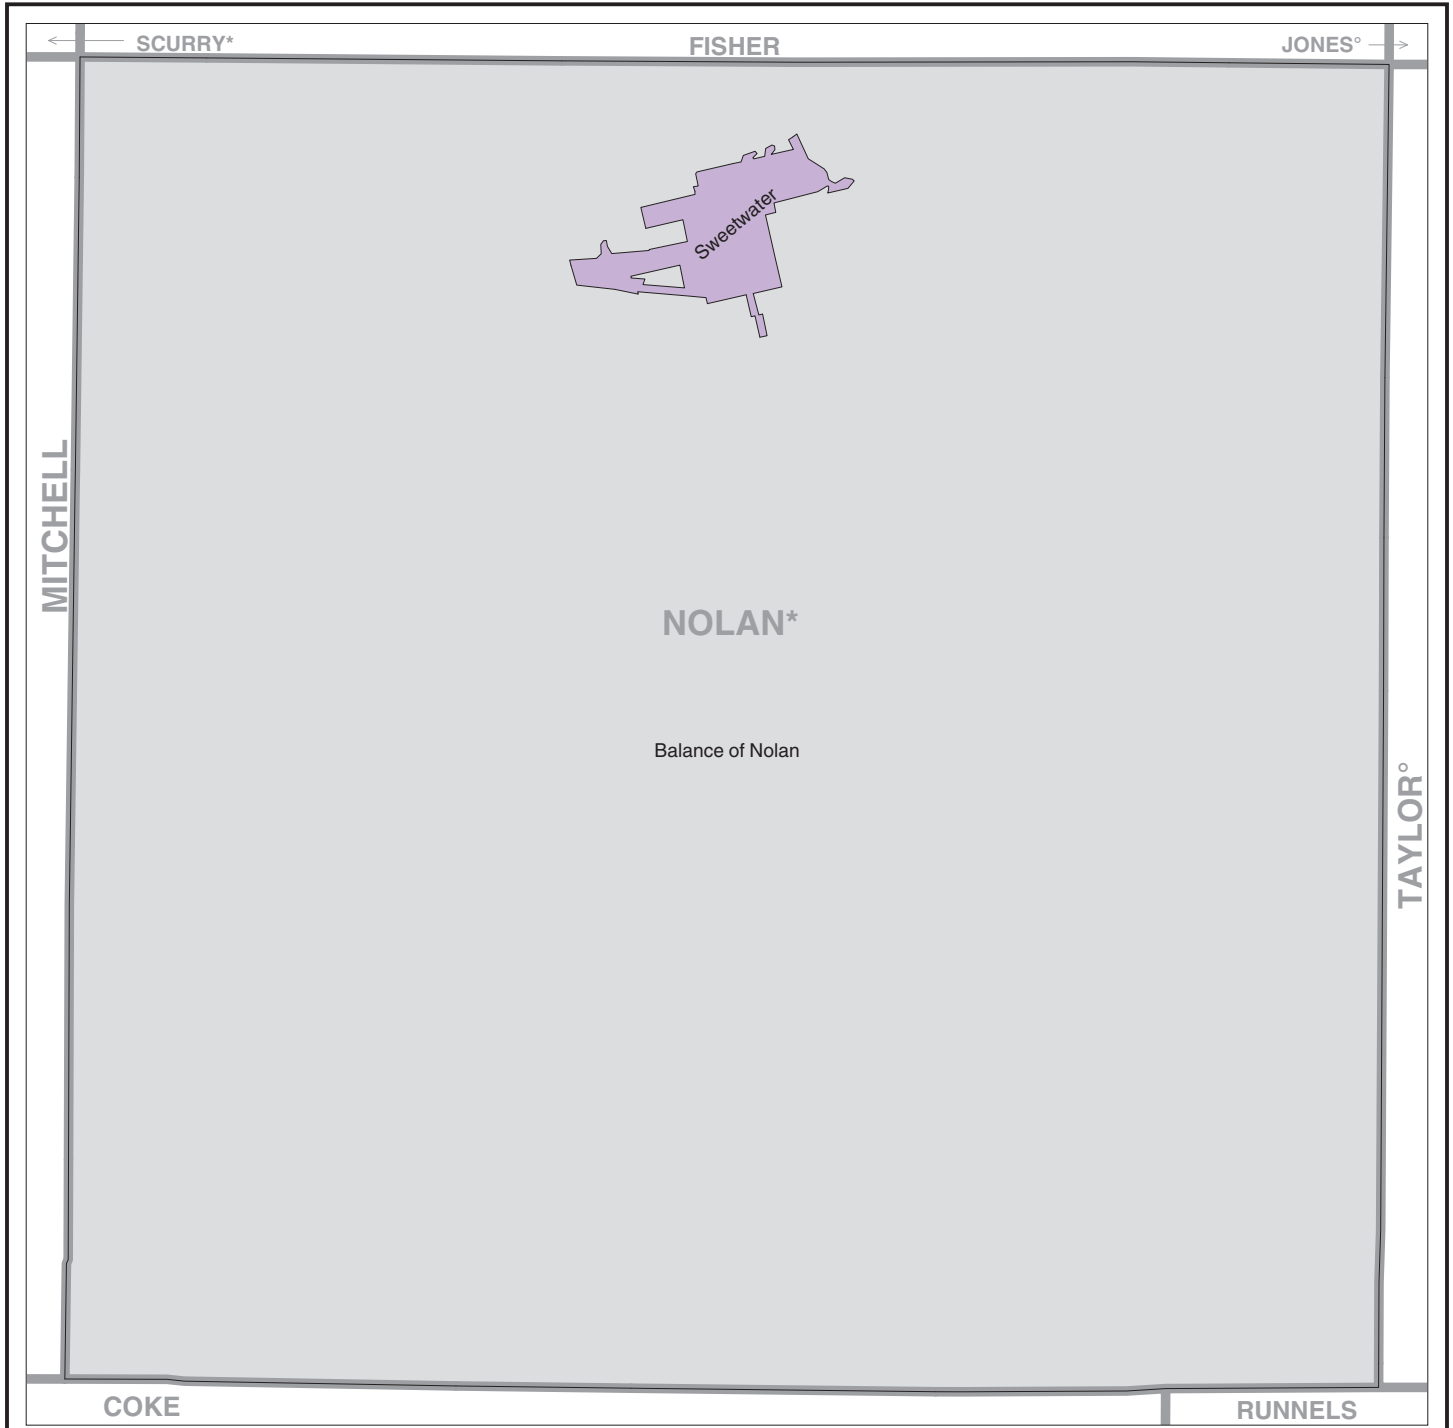

# Nolan County, TX – Economic Places

## Location in State

## Legend

### Other Boundaries and Features

- BIBB  County or Statistical Equivalent
- WISCONSIN  State
- CANADA  International
- Lake Michigan  Waterbody

A degree (°) denotes that the county or statistical equivalent is in a Metropolitan Statistical Area. An asterisk (\*) denotes that the county or statistical equivalent is in a Micropolitan Statistical Area. All boundaries are as of January 1, 2007.