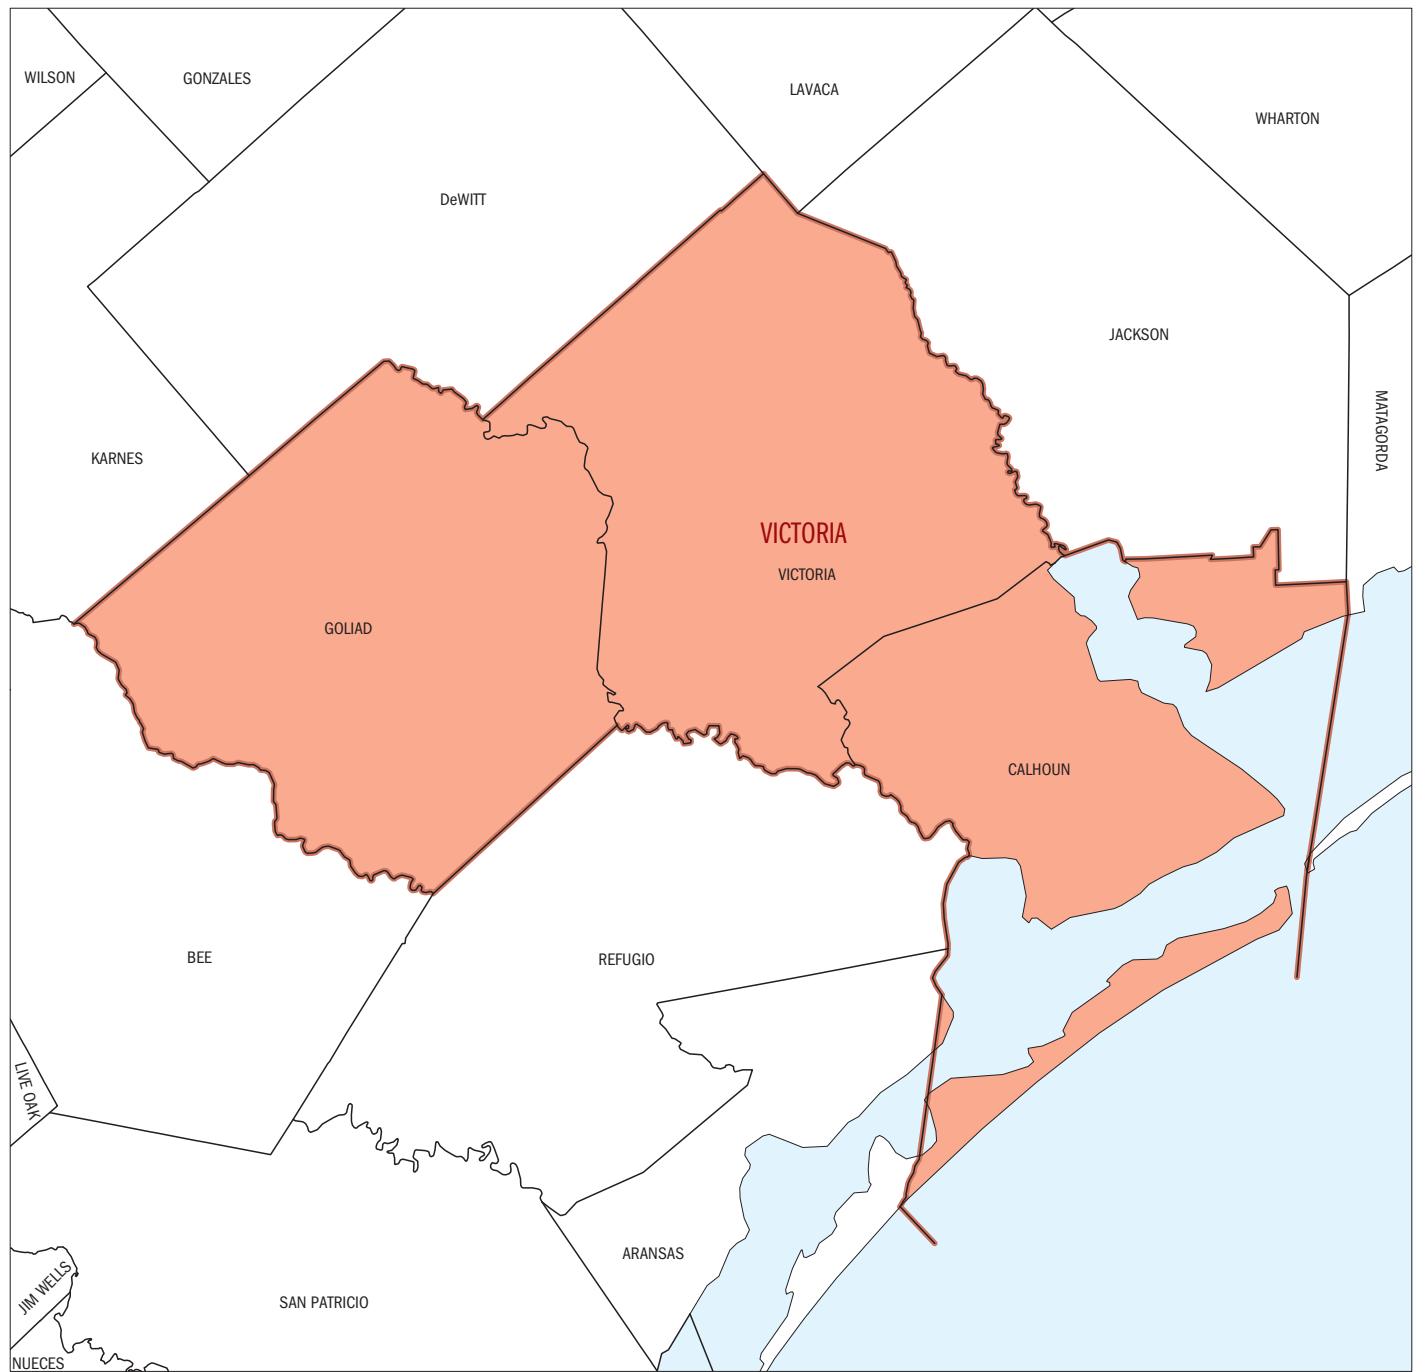

Victoria, TX Metropolitan Statistical Area

- LEGEND**
- **RICHMOND** Metropolitan Statistical Area
 - HARRIS** County
 - Shoreline

Combined Statistical Area (CSA) and Metropolitan/Micropolitan Statistical Area (CBSA) boundaries and names are as of December 2006. All other boundaries and names are as of January 1, 2007.