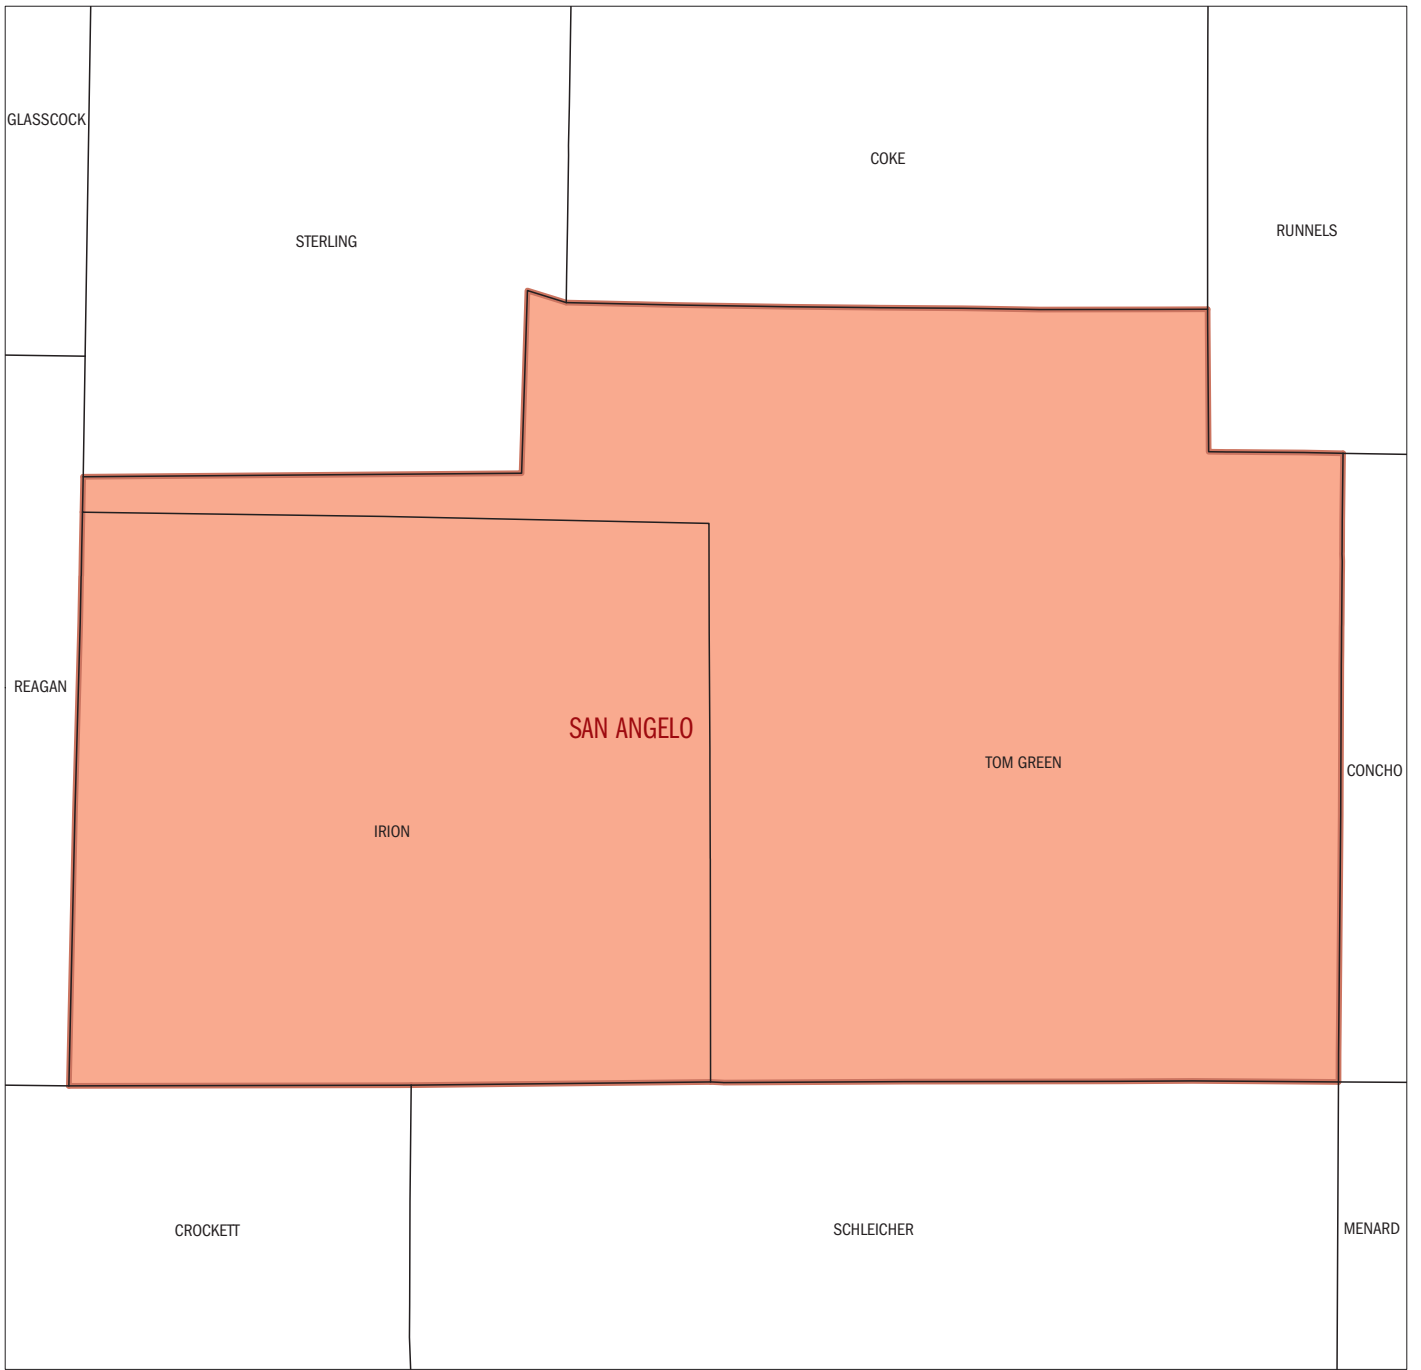

# San Angelo, TX Metropolitan Statistical Area

**LEGEND**  
**RICHMOND**  Metropolitan Statistical Area  
**HARRIS**  County

Combined Statistical Area (CSA) and Metropolitan/Micropolitan Statistical Area (CBSA) boundaries and names are as of December 2006. All other boundaries and names are as of January 1, 2007.