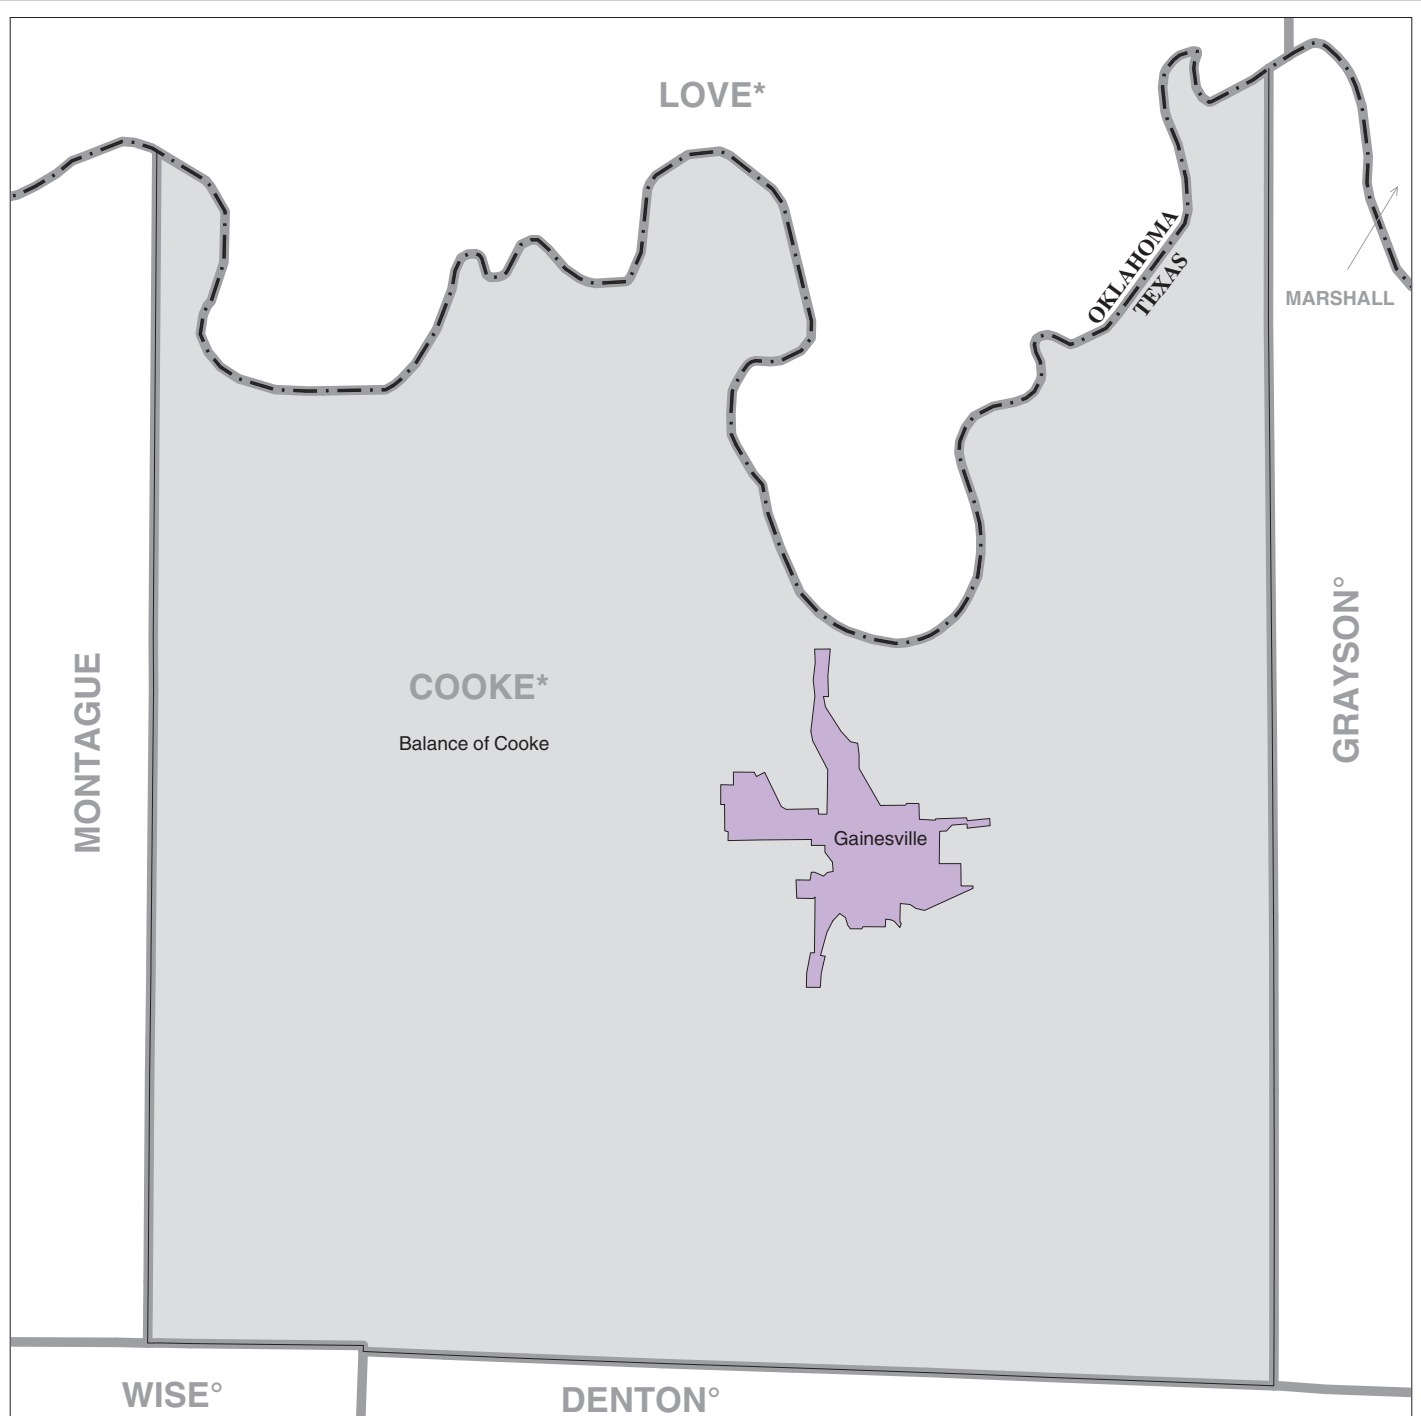

Cooke County, TX – Economic Places

Location in State

Legend

- Places included in 2007 & 2002 Economic Census**
- Hoover Incorporated Place / Minor Civil Division
 - Balance of Jefferson County Remainder
- Places added to the 2007 Economic Census**
- Birmingham Incorporated Places / Minor Civil Division
 - Concord Census Designated Place / Other Statistical Area
- Places dropped for the 2007 Economic Census**
- Irondale Incorporated Place / Minor Civil Division
- Other Boundaries and Features**
- BIBB County or Statistical Equivalent
 - WISCONSIN State
 - CANADA International
 - Lake Michigan Waterbody

A degree (°) denotes that the county or statistical equivalent is in a Metropolitan Statistical Area. An asterisk (*) denotes that the county or statistical equivalent is in a Micropolitan Statistical Area. All boundaries are as of January 1, 2007.