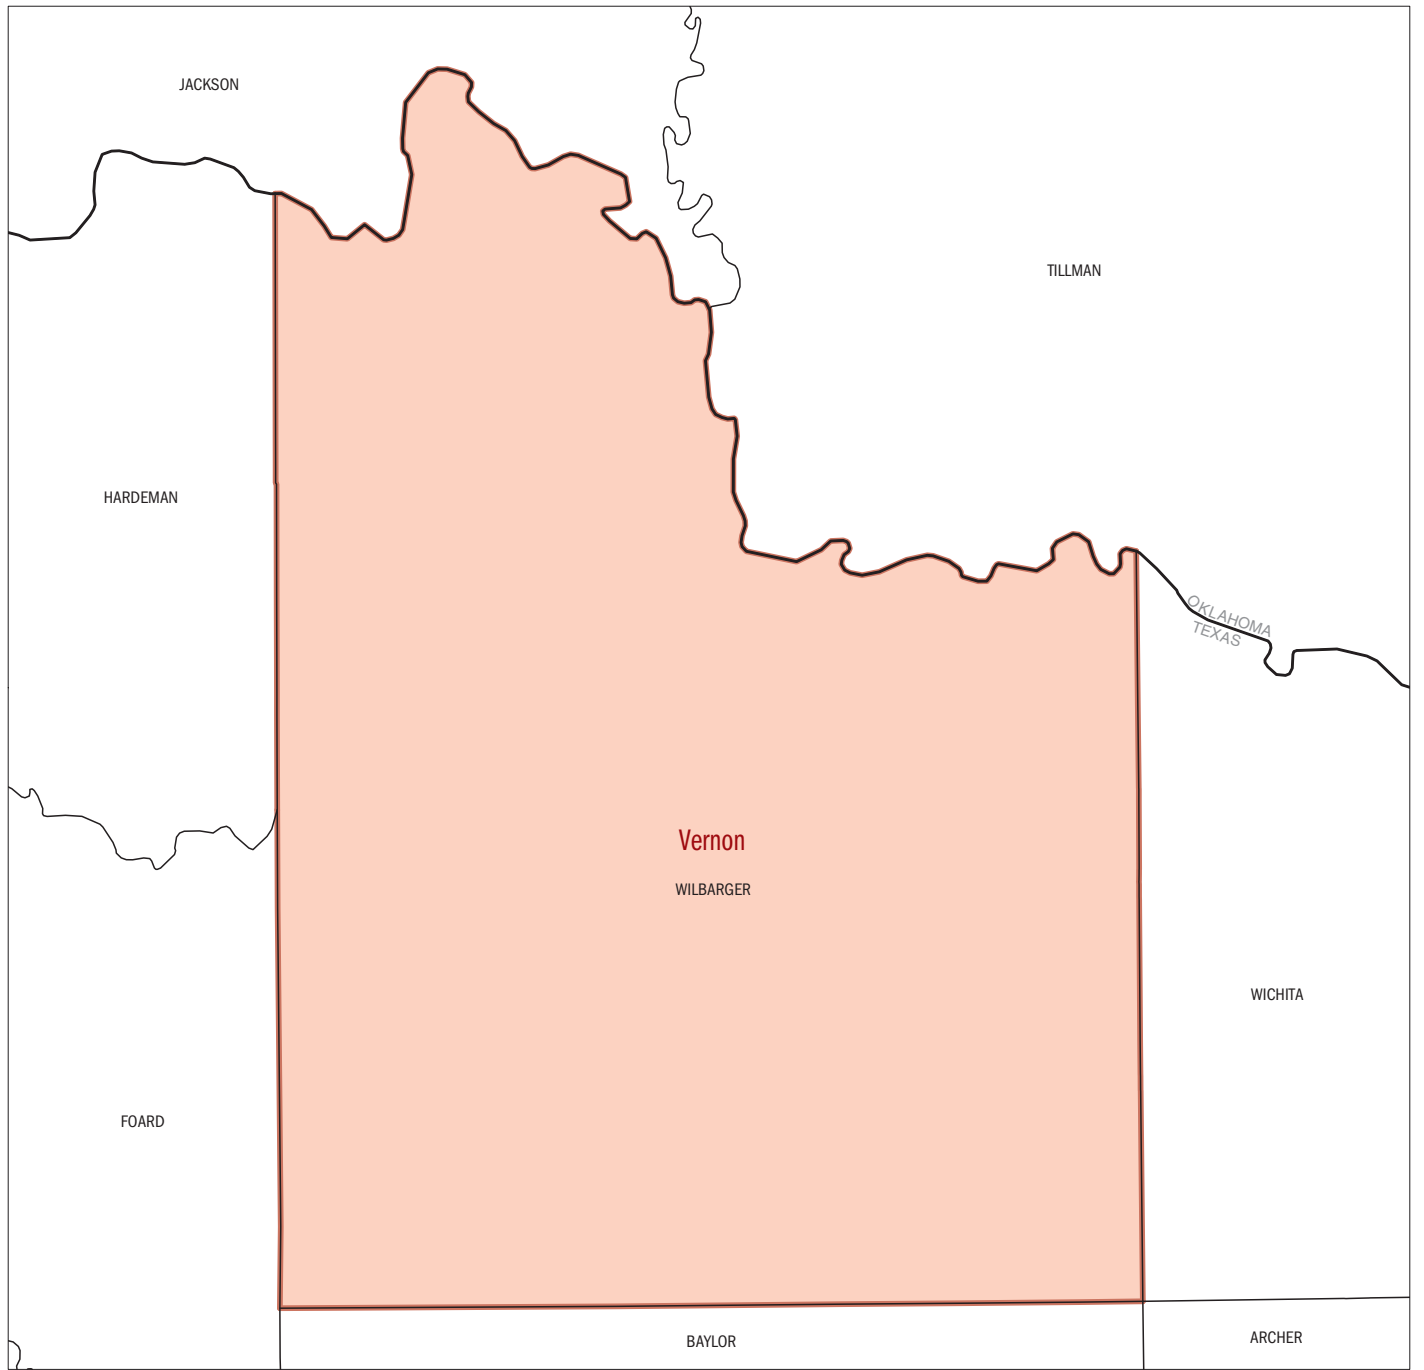

# Vernon, TX Micropolitan Statistical Area

## LEGEND

- Concord**  Micropolitan Statistical Area
- TEXAS  State
- HARRIS  County

Combined Statistical Area (CSA) and Metropolitan/Micropolitan Statistical Area (CBSA) boundaries and names are as of December 2006. All other boundaries and names are as of January 1, 2007.