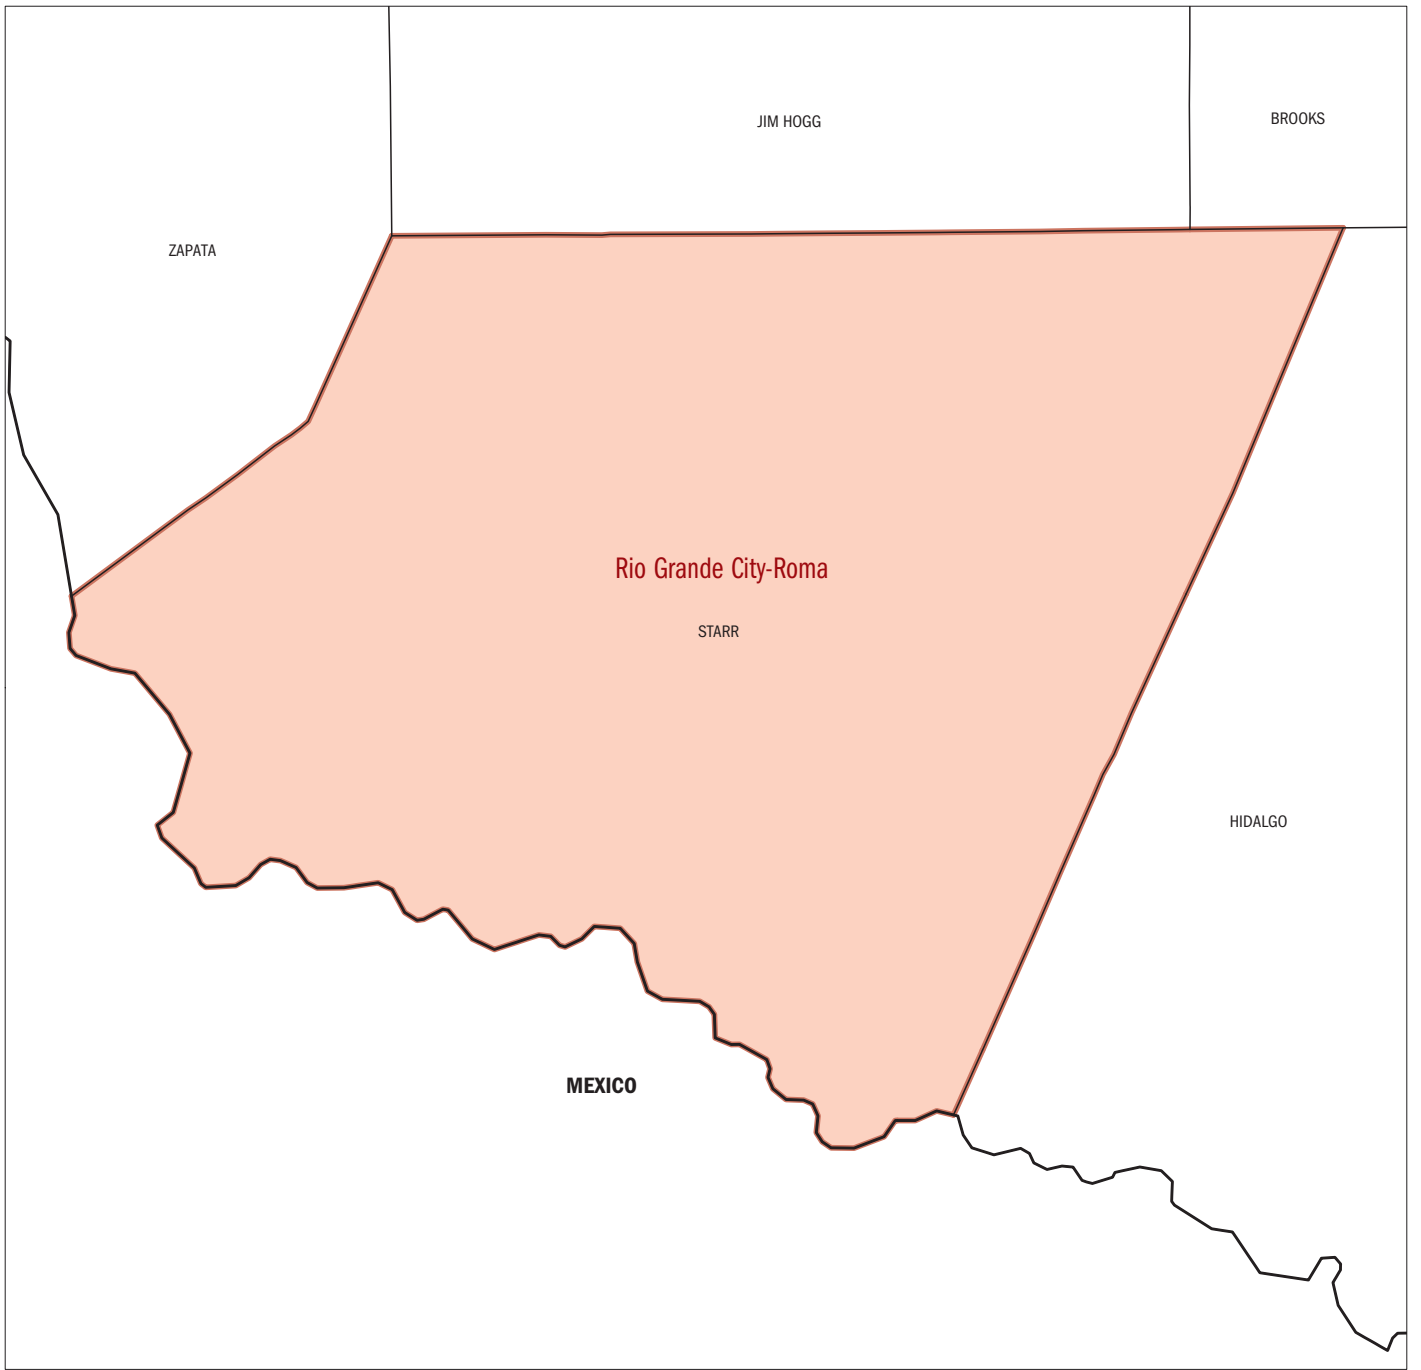

Rio Grande City-Roma, TX Micropolitan Statistical Area

- LEGEND
- Concord  Micropolitan Statistical Area
 - MEXICO  International
 - HARRIS  County

Combined Statistical Area (CSA) and Metropolitan/Micropolitan Statistical Area (CBSA) boundaries and names are as of December 2006. All other boundaries and names are as of January 1, 2007.