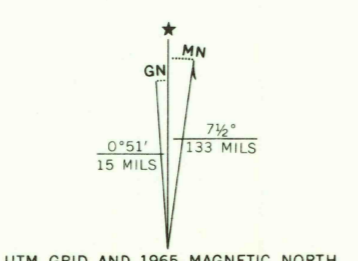

ROAD CLASSIFICATION

Heavy-duty	Light-duty
Medium-duty	Unimproved dirt
Slate Route	

THIS MAP COMPLIES WITH NATIONAL MAP ACCURACY STANDARDS
FOR SALE BY U.S. GEOLOGICAL SURVEY, DENVER, COLORADO 80225, OR WASHINGTON, D. C. 20242
A FOLDER DESCRIBING TOPOGRAPHIC MAPS AND SYMBOLS IS AVAILABLE ON REQUEST

U.S.G.S.
FILE COPY
TOPOGRAPHIC DIVISION

MARIETTA, TEX.
NE/4 DANGERFIELD 15' QUADRANGLE
N3307.5—W9430/7.5
1965
AMS 7050 11 NE—SERIES V882

2675

DALE SPRINGS
200 FT SW
94° 37' 30" W
33° 15' N

MAPLES 3.3 MI.
200 FT SW
33° 07' 30" N

DAINGERFIELD
200 FT SW