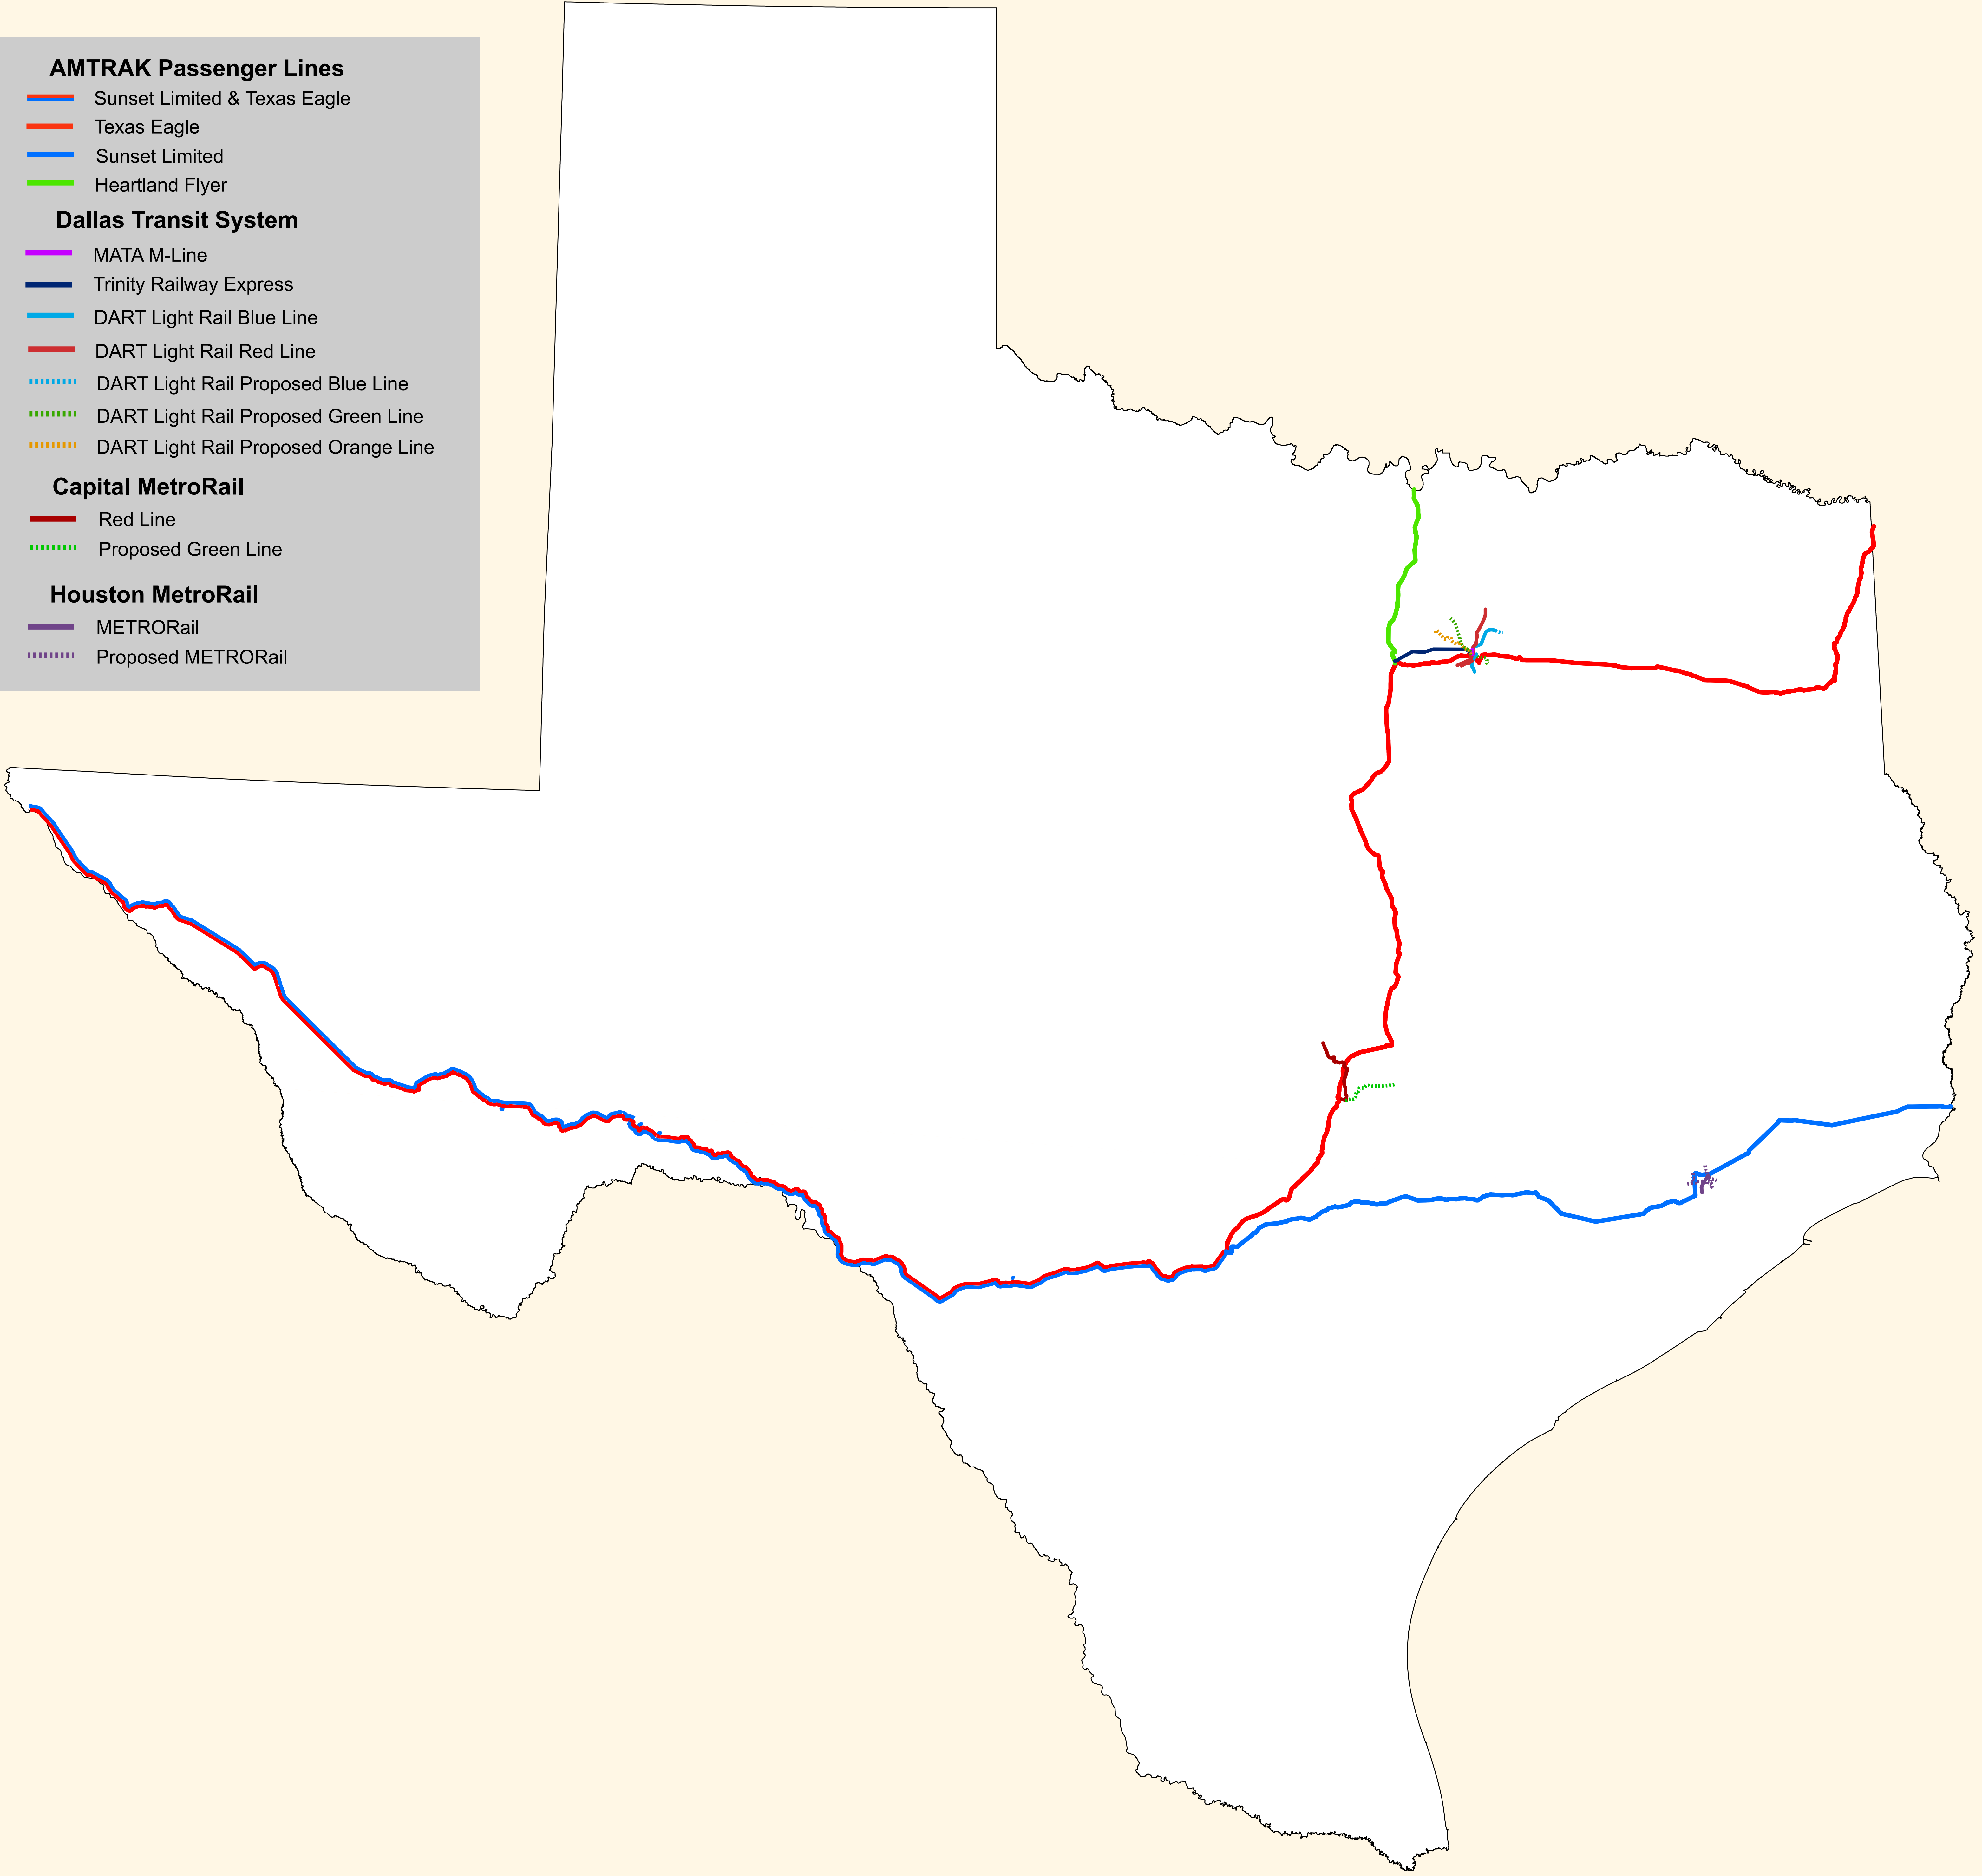

# Texas Current Passenger Rail

**AMTRAK Passenger Lines**

- Sunset Limited & Texas Eagle
- Texas Eagle
- Sunset Limited
- Heartland Flyer

**Dallas Transit System**

- MATA M-Line
- Trinity Railway Express
- DART Light Rail Blue Line
- DART Light Rail Red Line
- DART Light Rail Proposed Blue Line
- DART Light Rail Proposed Green Line
- DART Light Rail Proposed Orange Line

**Capital MetroRail**

- Red Line
- Proposed Green Line

**Houston MetroRail**

- METRORail
- Proposed METRORail

Copyright 2010  
Texas Department of Transportation  
Notice:  
This map was produced for internal use within the  
Texas Department of Transportation. Accuracy is limited to  
the validity of available data as of December 31, 2009.