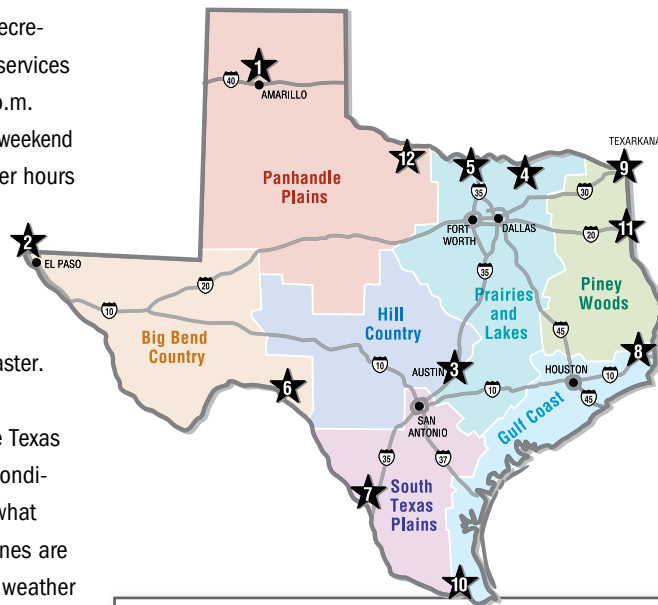

Texas Travel Information:

Travelers may receive highway condition information by calling **800/452-9292** for 24-hour automated highway condition information and seasonal reports on locations of scenic spring wildflowers.

Travelers may also call daily from 8 a.m. to 6 p.m. Central time, to speak to a professional travel counselor for travel information and trip planning assistance.

★ TEXAS TRAVEL INFORMATION CENTERS

Amarillo	I-40 (from Oklahoma & New Mexico)	806/335-1441
Anthony	I-10 (from New Mexico)	915/886-3468
Austin	Capitol Visitor Center	512/463-8586
Denison	U.S. 69/75 (from Oklahoma)	903/463-2860
Gainesville	I-35 (from Oklahoma)	940/665-2301
Langtry	U.S. 90, Loop 25	432/291-3340
Laredo	I-35 at U.S. 83	956/417-4728
Orange	I-10 (from Louisiana)	409/883-9416
Texarkana	I-30 (from Arkansas)	903/794-2114
Valley	U.S. 77 at U.S. 83 in Harlingen	956/428-4477
Waskom	I-20 (from Louisiana)	903/687-2547
Wichita Falls	I-44/U.S. 287, Exit 1C (from Oklahoma)	940/723-7931

For 24-hour highway condition information call **800/452-9292** or visit **www.drivetexas.org**.