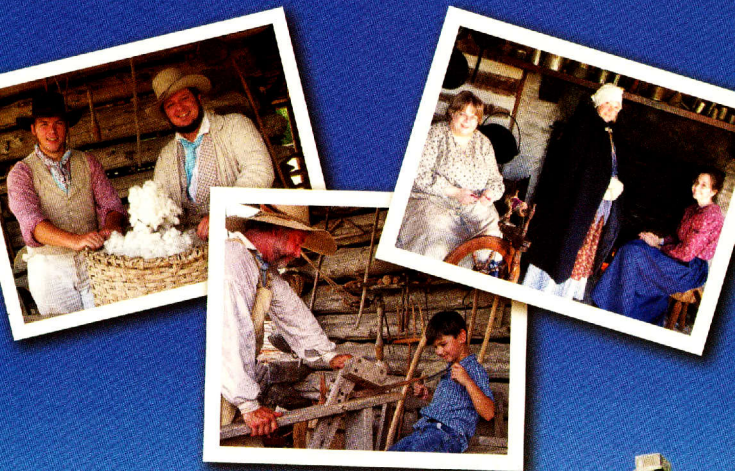

# Barrington

LIVING HISTORY FARM

AT WASHINGTON-  
ON-THE-BRAZOS  
STATE HISTORIC SITE

PRAIRIES AND LAKES

## LIVING HISTORY FARM

Step into 1850 as you explore the original home of Dr. Anson Jones, the last president of the Republic of Texas. The home is the centerpiece of Barrington Living History Farm, where the Jones family lived for over a decade building a successful cotton farm after Texas joined the Union. Today, using Anson's daybooks and accounts as their guide, the costumed interpreters follow the seasons for planting, cultivating, harvesting and working with livestock. Chores are plentiful on a working farm, so you are welcome to lend a hand if you'd like.