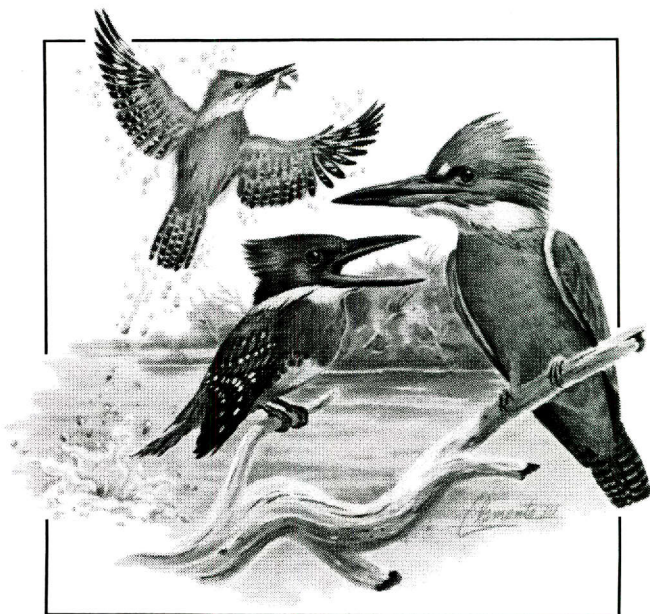

TEXAS PARKS AND WILDLIFE

BIRDS

OF

ESTERO LLANO GRANDE
STATE PARK

WORLD BIRDING CENTER

A FIELD CHECKLIST

2012

TEXAS DOCUMENT
RECEIVED
TEXAS STATE LIBRARY
JUL 09 2013

*Cover: Illustration of Belted, Green and Ringed Kingfishers
by Clemente Guzman.*

INTRODUCTION

Estero Llano Grande State Park, the Weslaco wing of the World Birding Center, encompasses approximately 250 acres of restored wetlands and subtropical thorn-scrub forest. The park is located in the heart of the subtropical Lower Rio Grande Valley, a four-county area that has unmatched biotic diversity, documenting 528 species of birds, over 300 species of butterflies and over 1,100 species of plants.

Estero Llano Grande State Park is seated at the geographic center of the World Birding Center network and is the site with the largest wetlands environment. This former agricultural field has been restored to thriving wetlands and flourishing woodlands through cooperative efforts from the Texas Parks and Wildlife Department, the World Birding Center, the City of Weslaco and Ducks Unlimited. Since its opening in June 2006, Estero Llano Grande State Park has documented over 325 species of birds. Many of these birds are subtropical species typical of eastern Mexico and are not found north of the Lower Rio Grande Valley. Some of the characteristic species of the park include Black-bellied Whistling-Duck, Fulvous Whistling-Duck, Plain Chachalaca, Least Grebe, Neotropic Cormorant, Roseate Spoonbill, Wood Stork, Black-necked Stilt, Red-crowned Parrot, Groove-billed Ani, Green Kingfisher, Great Kiskadee, Green Jay and Altamira Oriole. Within its first year of opening, Estero Llano Grande State Park gained attention by attracting a rarely seen bird, the Northern Jacana, which resided in the park for over three months.