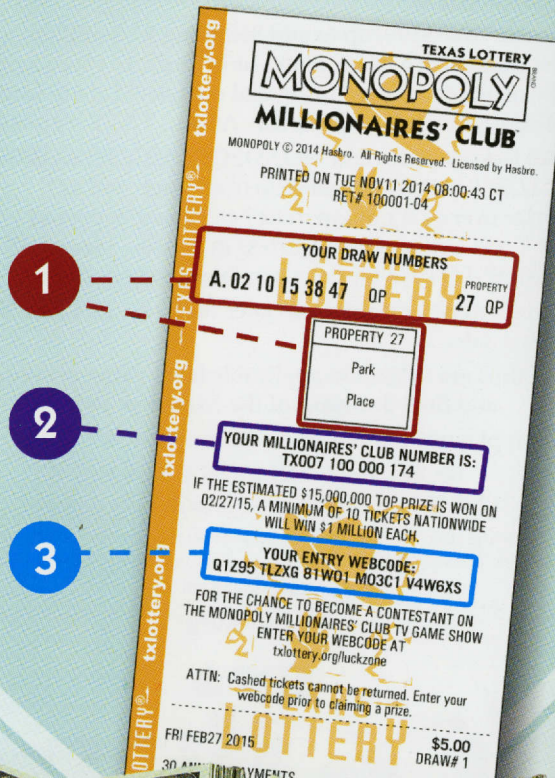

HOW TO PLAY

The playslip has four (4) playboards labeled A-D. Each playboard counts as a single play, and costs $5. You can play up to four (4) times on one playslip, but when you purchase your play(s), a separate game ticket will be generated for each one.

Simply pick five (5) numbers out of fifty-two (52) OR mark the "QP" (Quick Pick) box to have the terminal select your numbers for you. You must select at time of purchase how you want to be paid if you win the Top Prize. Mark the "30 Annual Payments" or the "Cash Value Option" box to choose your payment option.

HOW TO WIN THE TOP PRIZE!

The five (5) numbers you mark on your playslip, or the five (5) numbers generated by the terminal when you choose "QP" on your playslip, are YOUR DRAW NUMBERS. For each play you purchase, the terminal will randomly generate a number from one (1) to twenty-eight (28), represented by a Property from the MONOPOLY game board (**see 1 on the game ticket sample**).

Every Friday at **10:15 p.m. Central Time**, the Top Prize drawing is held. Five (5) of fifty-two (52) numbers are drawn, along with a Property Number from one (1) to twenty-eight (28). Match all five (5) draw numbers AND the Property Number to win the Top Prize, which will range from $15 million to $25 million. Drawing results will be posted at playmmc.com.

Note: Your Draw Numbers and Property are eligible for one (1) Top Prize drawing only.

MATCH	PRIZE	WINNING ODDS**
Match 5 of 5 + Property Number	MMC Top Prize*	1:72,770,880
Match 5 of 5	$100,000	1:2,695,218
Match 4 of 5 + Property Number	$20,000	1:309,663
Match 4 of 5	$500	1:11,469
Match 3 of 5 + Property Number	$250	1:6,732
Match 2 of 5 + Property Number	$25	1:449
Match 3 of 5	$20	1:249
Match 1 of 5 + Property Number	$10	1:82
Match Property Number	$7	1:47
Match 2 of 5	$5	1:17
Match Millionaires' Club Number (only applicable if Top Prize is Won)	$1,000,000	Varies with Sales

**Rounded to whole numbers. The overall odds of winning are 1:10.0