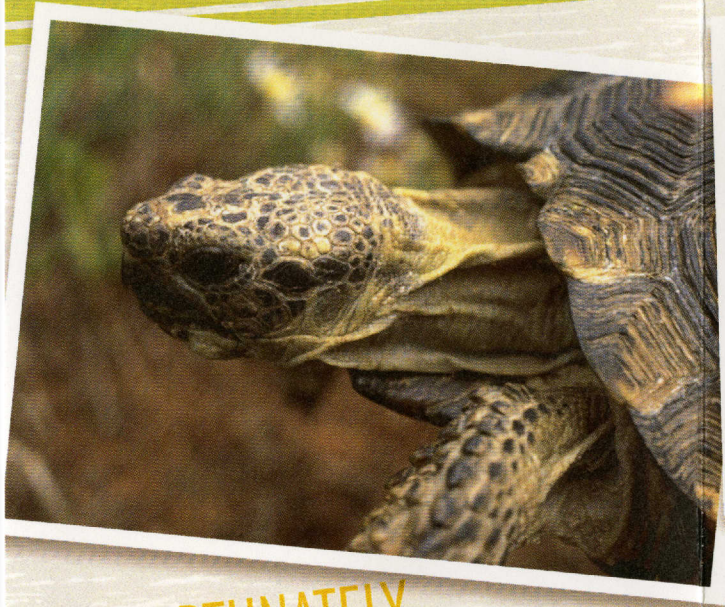

OF THE FOUR SPECIES OF TORTOISES FOUND IN NORTH AMERICA, THE **TEXAS TORTOISE** IS THE ONLY ONE FOUND IN TEXAS.

THE **TEXAS TORTOISE** CAN BE FOUND THROUGHOUT SOUTHERN TEXAS AS WELL AS NORTHEASTERN MEXICO.

UNFORTUNATELY
THERE ARE MANY THREATS
TO THE SURVIVAL OF THE
TEXAS TORTOISE:

HABITAT LOSS | ILLEGAL COLLECTION
ROADSIDE MORTALITIES | PREDATION
EXOTIC PATHOGENS

FOR MORE INFORMATION ON THE TEXAS TORTOISE, CONTACT:

- TPWD: 800-792-1112
  <http://www.tpwd.state.tx.us/>
- Gulf Coast Turtle and Tortoise Society:
  866-994-2887
  <http://www.gctts.org/>

IF YOU FIND A TEXAS TORTOISE (OUT OF HABITAT), CONTACT:

- TPWD Law Enforcement
- Permitted rehabbers in your area
  <http://www.tpwd.state.tx.us/huntwild/wild/rehab/>

TEXAS TORTOISE

GOPHERUS BERLANDIERI

Life's better outside.®

www.tpwd.state.tx.us 4200 Smith School Road, Austin, Texas 78744

In accordance with Texas State Depository Law, this publication is available at the Texas State Publications clearinghouse and/or Texas Depository Libraries.
© 2011 Texas Parks and Wildlife Department PWD BR W7000-0307A (9/11)

EVERYTHING
YOU NEED TO KNOW
ABOUT THE STATE'S ONLY
NATIVE TORTOISE
& THE THREATS IT FACES