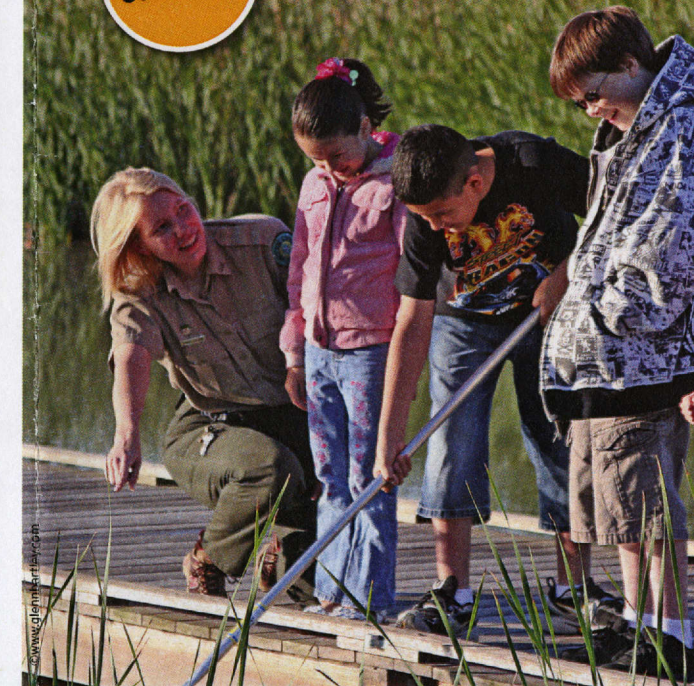

FIELD TRIP OPPORTUNITIES

STARR
Correlated

ESTERO LLANO GRANDE STATE PARK

GUIDED TOURS AND HANDS-ON ACTIVITIES