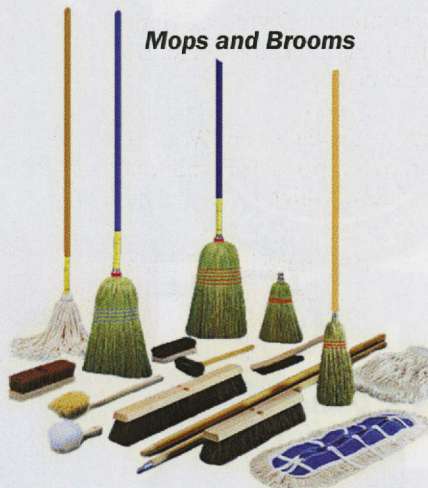

TCI consists of six divisions: Garment, Graphics, Furniture, Metal, Marketing & Distribution and Offender Work & Training Programs. Established in 1963 with the passage of Senate Bill 338, the Prison Made Goods Act, TCI manufactures goods and provides services to state and local government agencies, political subdivisions, public educational systems and private and public institutions of higher education.

TCI manufactures a variety of products. The facilities are located inside TDCJ prison units and prison labor is used to produce goods and services.

GRAPHICS/JANITORIAL DIVISION: Printing, License Plates, Signs, Plastic Dinnerware, Boxes, Soaps and Detergents

FURNITURE DIVISION: Custom Wood Furniture, Office Furniture, Modular Furniture, Auditorium Seating and Refinishing

METAL DIVISION: Metal Signs, Stainless Steel Products, Metal Fabrication, Tire Retreading and Bus Refurbishing

GARMENT/TEXTILE DIVISION: Garment and Textile Mills, Embroidery Operations, Mops and Brooms, Leather Products, Mattresses and Shoes

MARKETING & DISTRIBUTION DIVISION: Sales, Catalog, Showrooms, Outside Sales Warehouse and Delivery, Austin Warehouse and Delivery

OFFENDER WORK & TRAINING PROGRAMS DIVISION: Includes two computer recovery facilities, one Braille facility and one geographic information systems facility.

1-800-833-4302

Janitorial