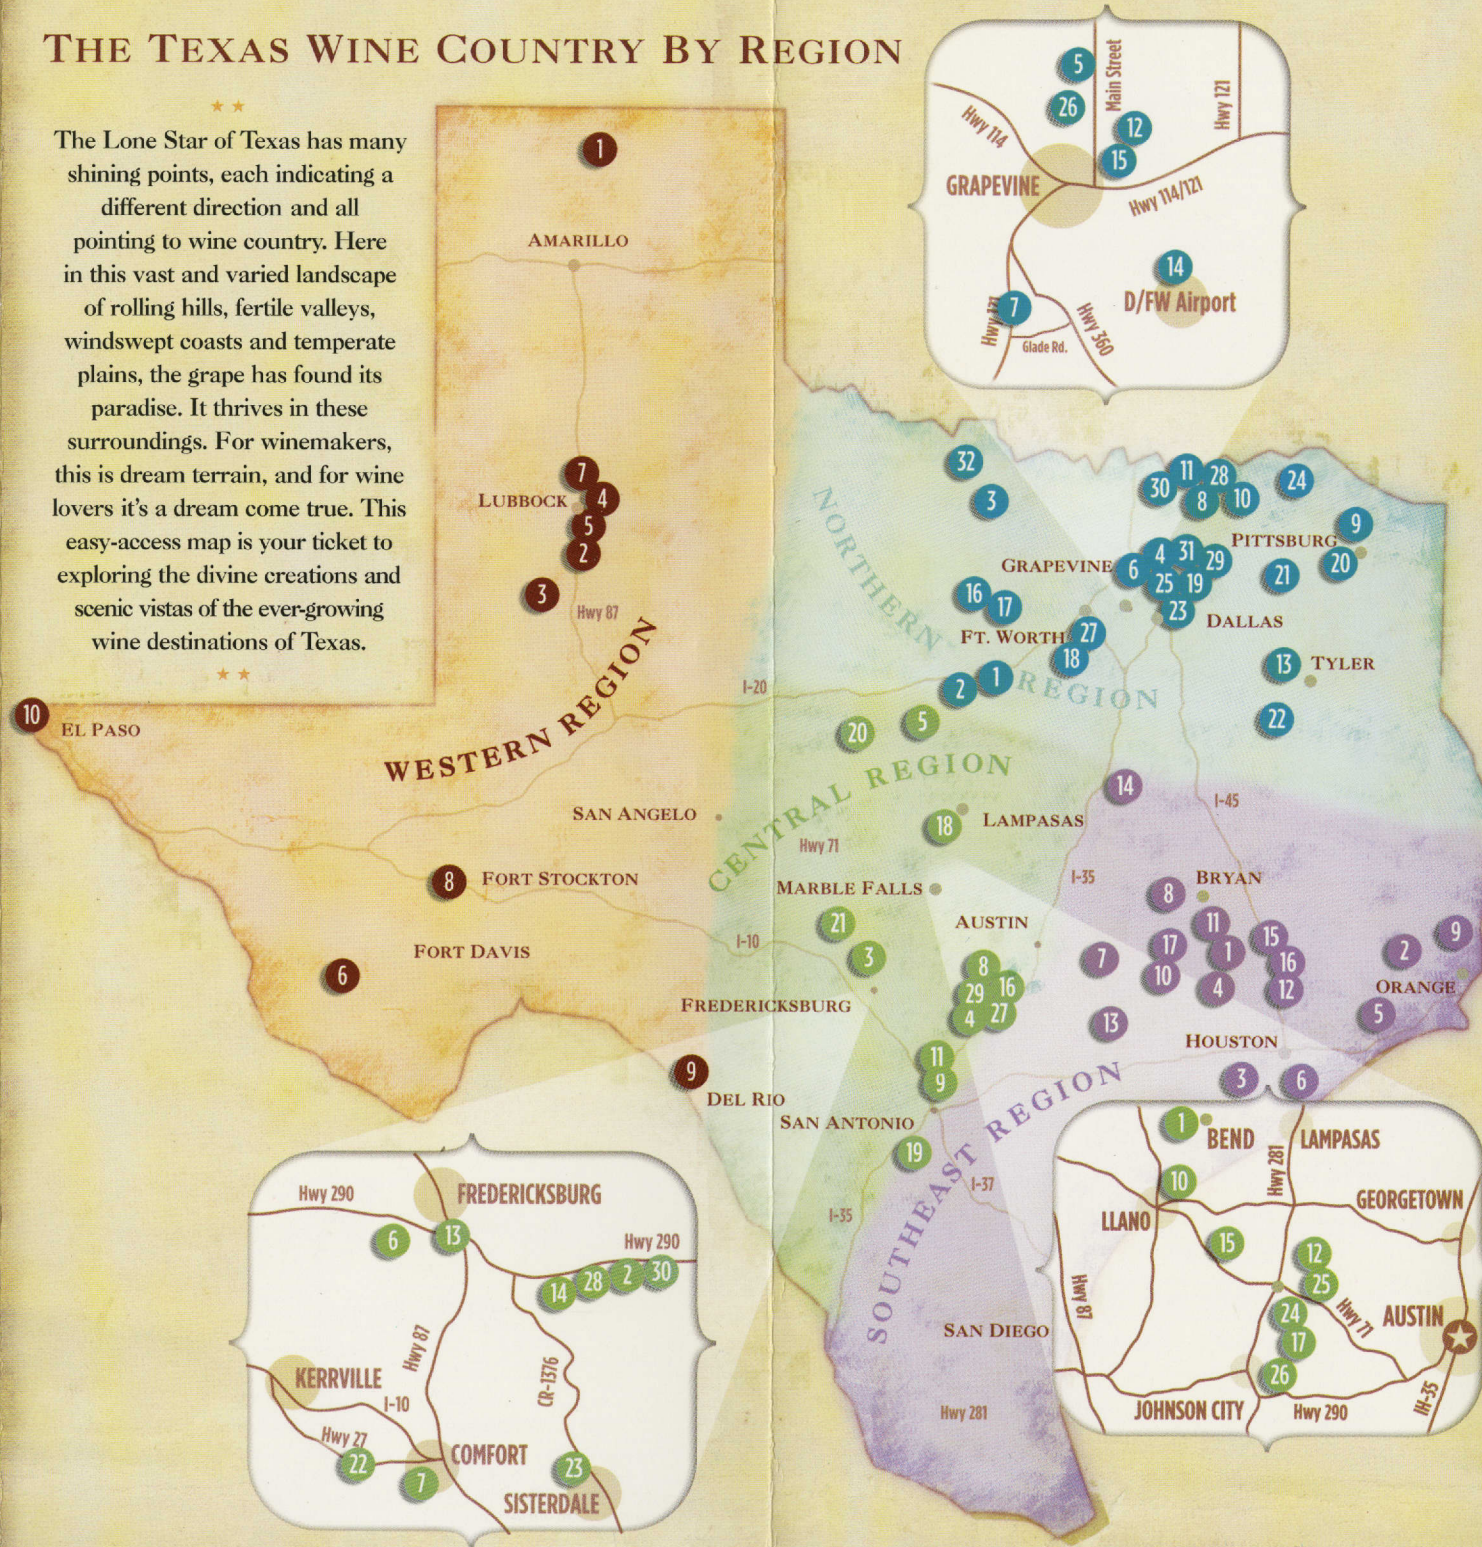

THE TEXAS WINE COUNTRY BY REGION

The Lone Star of Texas has many shining points, each indicating a different direction and all pointing to wine country. Here in this vast and varied landscape of rolling hills, fertile valleys, windswept coasts and temperate plains, the grape has found its paradise. It thrives in these surroundings. For winemakers, this is dream terrain, and for wine lovers it's a dream come true. This easy-access map is your ticket to exploring the divine creations and scenic vistas of the ever-growing wine destinations of Texas.